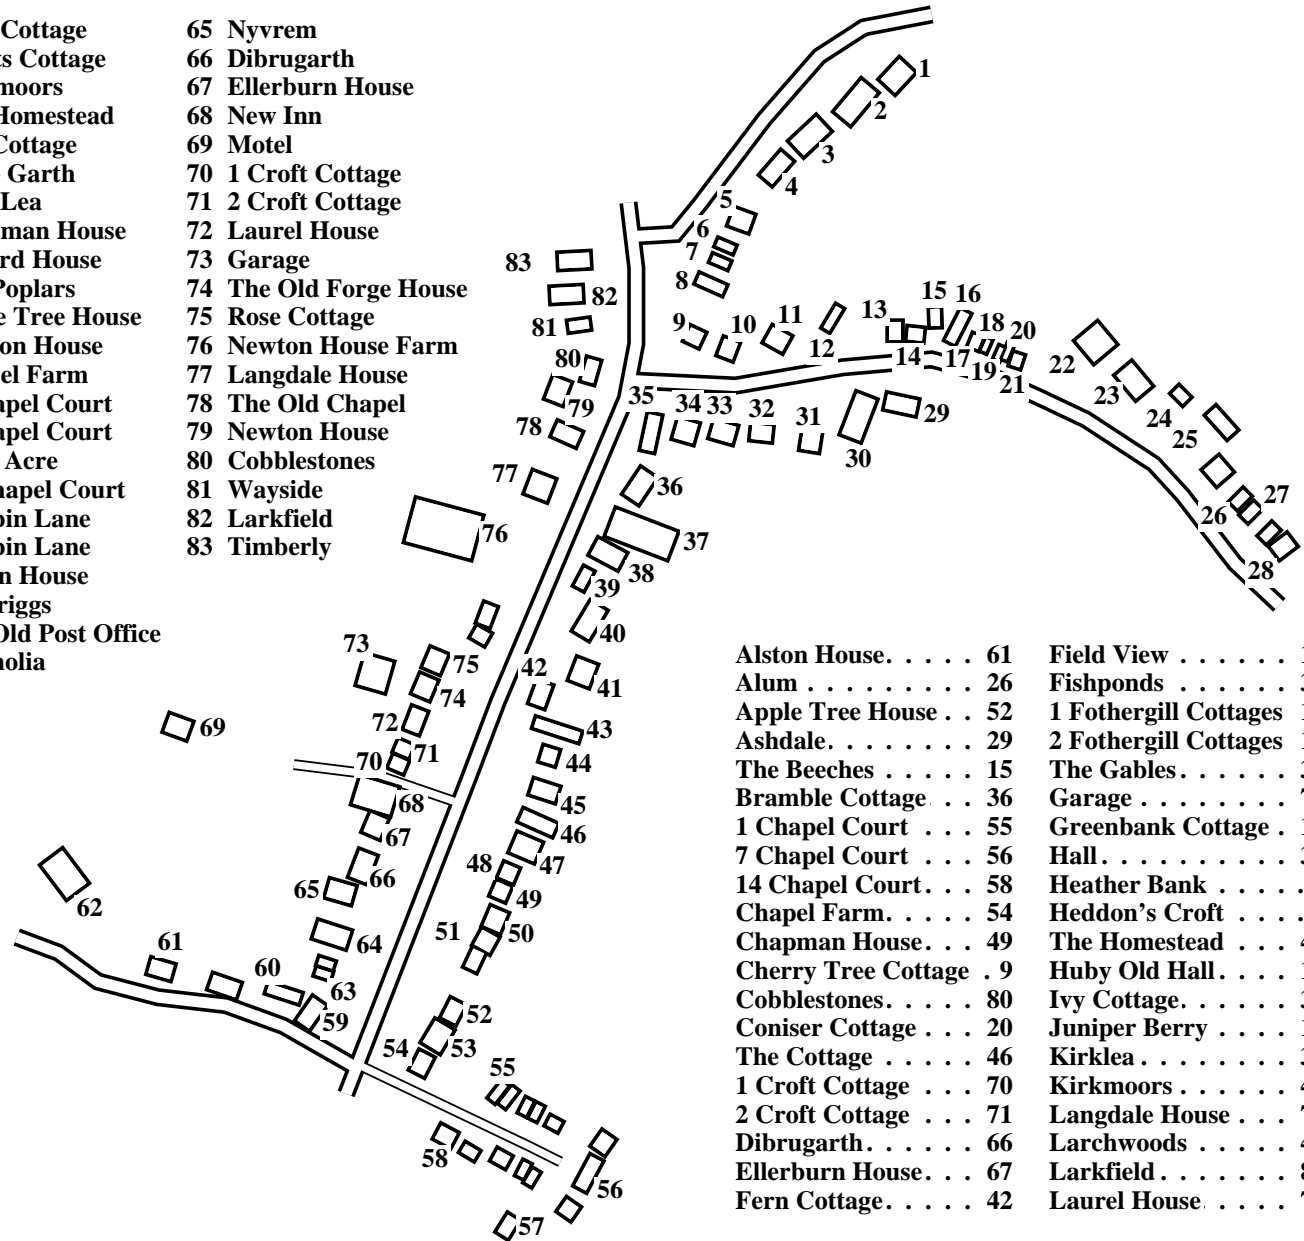

# Huby (Central)

Caution: This map has not yet been checked by residents.  
There may be errors and omissions.

- 1 Pendale House
- 2 Old Hall Bungalow
- 3 The Ridge
- 4 Heather Bank
- 5 Heddon's Croft
- 6 Rievaux House
- 7 Weona
- 8 North Carrs
- 9 Cherry Tree Cottage
- 10 Lyndhurst
- 11 Rose Nook
- 12 Huby Old Hall
- 13 1 Fothergill Cottages
- 14 2 Fothergill Cottages
- 15 The Beeches
- 16 Juniper Berry
- 17 Field View
- 18 Rowan Cottage
- 19 Greenbank Cottage
- 20 Coniser Cottage
- 21 Shilling Cottage
- 22 Thornfield
- 23 Morston
- 24 Meadow Cottage
- 25 Strawberry Cottage
- 26 Alum
- 27 Springfield
- 28 Ryefield
- 29 Ashdale
- 30 Thyme House
- 31 Fishponds
- 32 Kirklea
- 33 Waverley
- 34 The Gables
- 35 Pantiles
- 36 Bramble Cottage
- 37 Hall
- 38 Pear Tree Cottage
- 39 Ivy Cottage
- 40 Tygarth
- 41 Larchwoods
- 42 Fern Cottage
- 43 Sports Cottage
- 44 Kirkmoors
- 45 The Homestead
- 46 The Cottage
- 47 Little Garth
- 48 Rose Lea
- 49 Chapman House
- 50 Sasford House
- 51 The Poplars
- 52 Apple Tree House
- 53 Weldon House
- 54 Chapel Farm
- 55 1 Chapel Court
- 56 7 Chapel Court
- 57 Long Acre
- 58 14 Chapel Court
- 59 1 Robin Lane
- 60 3 Robin Lane
- 61 Alston House
- 62 Westriggs
- 63 The Old Post Office
- 64 Magnolia

- 65 Nyvrem
- 66 Dibrugarth
- 67 Ellerburn House
- 68 New Inn
- 69 Motel
- 70 1 Croft Cottage
- 71 2 Croft Cottage
- 72 Laurel House
- 73 Garage
- 74 The Old Forge House
- 75 Rose Cottage
- 76 Newton House Farm
- 77 Langdale House
- 78 The Old Chapel
- 79 Newton House
- 80 Cobblestones
- 81 Wayside
- 82 Larkfield
- 83 Timberly