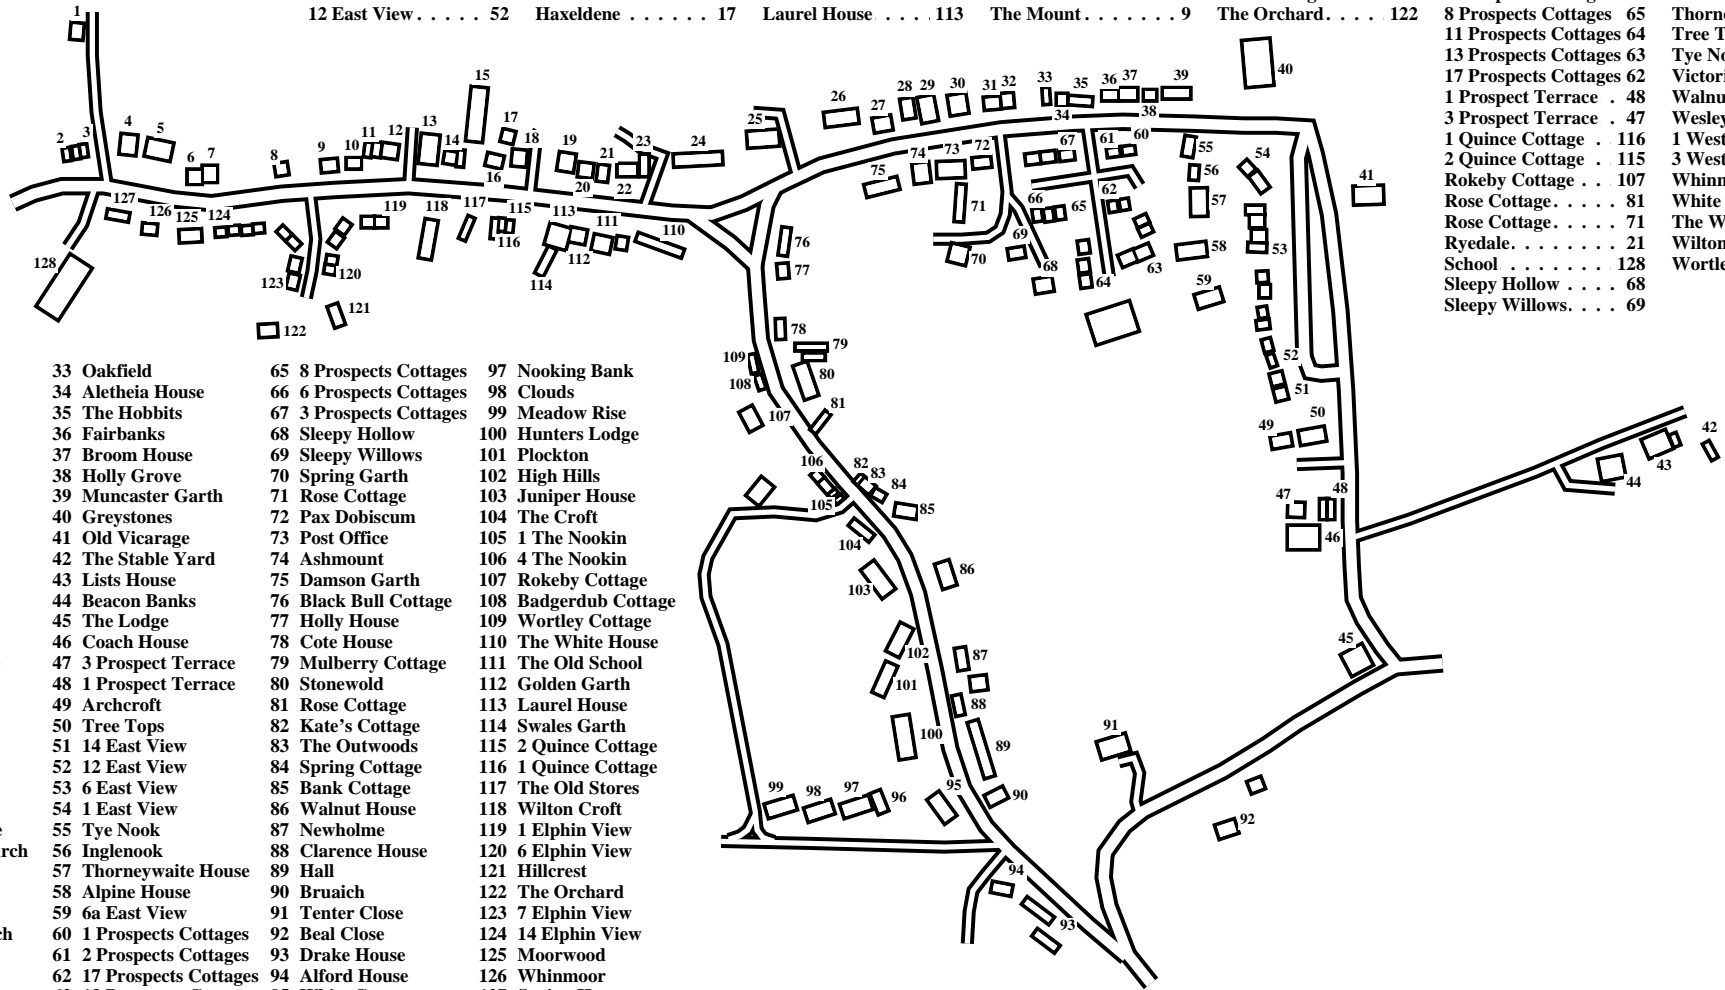

# Husthwaite

Caution: This map has not yet been checked by residents.  
There may be errors and omissions.

Aletheia House. . . . . 34	Beal Cottage . . . . . 32	Clouds . . . . . 98	14 East View . . . . . 51	High Hills . . . . . 102	Lilac Cottage. . . . . 14	Mulberry Cottage . . 79	Orchard Cottage. . . 23	Spring Cottage. . . . 84
Alford House. . . . . 94	Black Bull Cottage . 76	Coach House. . . . . 46	1 Elphin View . . . 119	Hillcrest . . . . . 121	Lists House. . . . . 43	Muncaster Garth . . 39	Orchard House . . . 22	Spring Garth. . . . . 70
Alpine House. . . . . 58	Broom House . . . . . 37	Colton House. . . . . 30	6 Elphin View . . . 120	The Hobbits . . . . . 35	The Little House. . . 8	Muryan. . . . . 20	The Outwoods . . . 83	Spring House . . . . 127
Applegarth. . . . . 59	Bruaich. . . . . 90	Cote House. . . . . 78	7 Elphin View . . . 123	Holly Cottage . . . . 10	Little Worsall . . . 27	Newholme . . . . . 87	Pax Dobiscum . . . 72	The Stable Yard . . . 42
Archcroft. . . . . 49	Bye Green . . . . . 1	The Croft. . . . . 104	14 Elphin View . . 124	Holly Grove . . . . . 38	The Lodge . . . . . 45	1 The Nookin. . . . 105	Plockton . . . . . 101	St Nicholas' Church. 24
Ashmount . . . . . 74	Carlbury . . . . . 16	Damson Garth. . . . 75	Fairbanks . . . . . 36	Holly House . . . . . 77	Lowfield House . . . 5	4 The Nookin. . . . 106	Post Office . . . . . 73	Stonewold . . . . . 80
Badgerdub Cottage . 108	1 Castle Cottage . . 12	Defibrillator . . . . 89	Fairfield House . . 26	Hunters Lodge. . . . 100	Manor House . . . . 25	Nooking Bank . . . . 97	Primary School . . . 128	Stump House. . . . . 96
The Balmoral . . . . 13	4 Castle Cottage . . 11	Drake House. . . . . 93	Fern Cottage. . . . . 7	Inglenook . . . . . 56	Maple Cottage. . . . 18	Oakfield . . . . . 33	1 Prospects Cottages 60	Sunnybank. . . . . 6
Bank Cottage . . . . . 85	Church. . . . . 24	1 East View . . . . . 54	Golden Garth . . . . 112	Juniper House . . . . 103	Meadow Rise. . . . . 99	The Old School . . 111	2 Prospects Cottages 61	Sunnyside . . . . . 19
Beacon Banks . . . . 44	Clarence House . . . 88	6a East View . . . . 59	Greystones . . . . . 40	Kate's Cottage. . . . 82	Methodist Church. . 28	The Old Stores. . . 117	3 Prospects Cottages 67	Swales Garth. . . . 114
Beal Close . . . . . 92	Cleveland House. . . 15	6 East View . . . . . 53	Hall . . . . . 89	Kilburn House. . . . 4	Moorwood . . . . . 125	Old Vicarage. . . . 41	6 Prospects Cottages 66	Tenter Close . . . . 91
		12 East View . . . . . 52	Haxeldene . . . . . 17	Laurel House . . . . 113	The Mount . . . . . 9	The Orchard. . . . 122	8 Prospects Cottages 65	Thorneywaite House 57