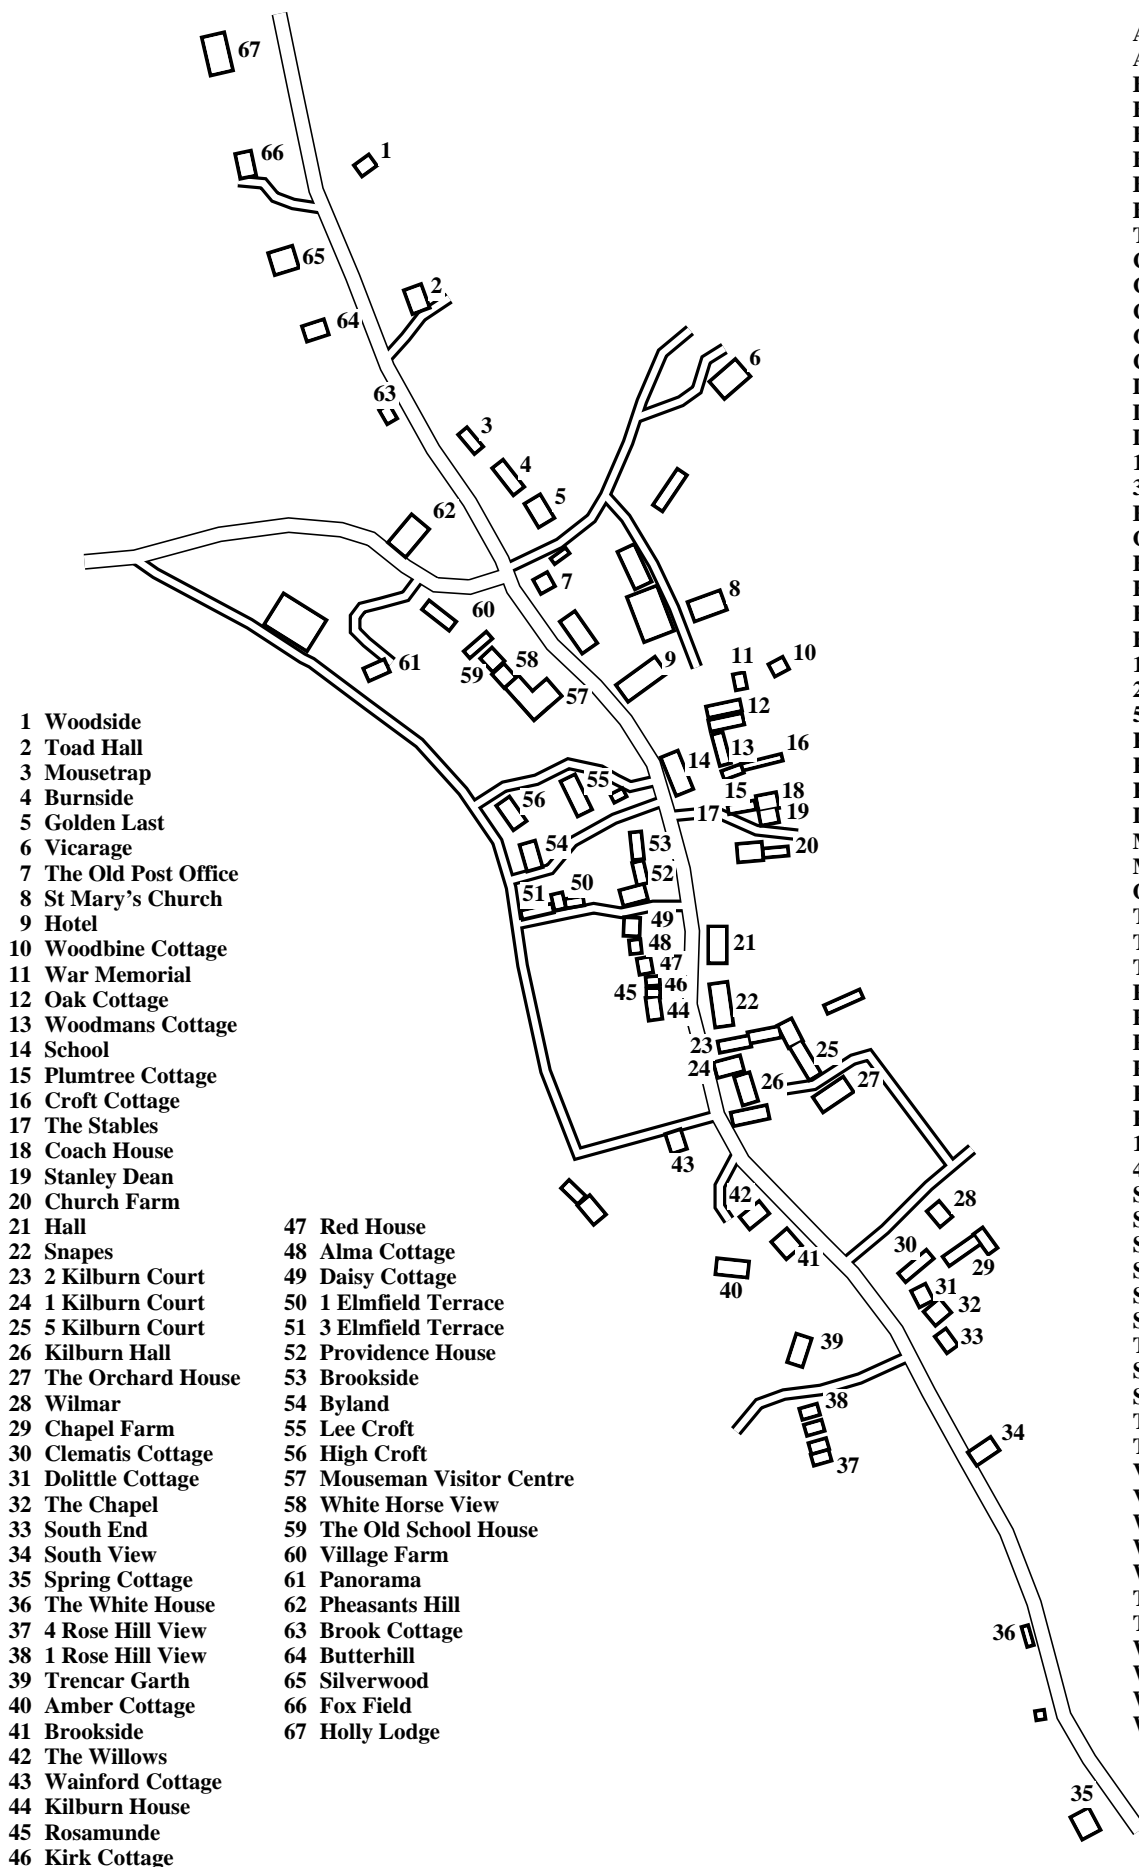

Kilburn

Caution: This map has not yet been checked by residents.

There may be errors and omissions.

- 1 Woodside
- 2 Toad Hall
- 3 Mousetrap
- 4 Burnside
- 5 Golden Last
- 6 Vicarage
- 7 The Old Post Office
- 8 St Mary's Church
- 9 Hotel
- 10 Woodbine Cottage
- 11 War Memorial
- 12 Oak Cottage
- 13 Woodmans Cottage
- 14 School
- 15 Plumtree Cottage
- 16 Croft Cottage
- 17 The Stables
- 18 Coach House
- 19 Stanley Dean
- 20 Church Farm
- 21 Hall
- 22 Snapes
- 23 2 Kilburn Court
- 24 1 Kilburn Court
- 25 5 Kilburn Court
- 26 Kilburn Hall
- 27 The Orchard House
- 28 Wilmar
- 29 Chapel Farm
- 30 Clematis Cottage
- 31 Dolittle Cottage
- 32 The Chapel
- 33 South End
- 34 South View
- 35 Spring Cottage
- 36 The White House
- 37 4 Rose Hill View
- 38 1 Rose Hill View
- 39 Trencar Garth
- 40 Amber Cottage
- 41 Brookside
- 42 The Willows
- 43 Wainford Cottage
- 44 Kilburn House
- 45 Rosamunde
- 46 Kirk Cottage

- 47 Red House
- 48 Alma Cottage
- 49 Daisy Cottage
- 50 1 Elmfield Terrace
- 51 3 Elmfield Terrace
- 52 Providence House
- 53 Brookside
- 54 Byland
- 55 Lee Croft
- 56 High Croft
- 57 Mouseman Visitor Centre
- 58 White Horse View
- 59 The Old School House
- 60 Village Farm
- 61 Panorama
- 62 Pheasants Hill
- 63 Brook Cottage
- 64 Butterhill
- 65 Silverwood
- 66 Fox Field
- 67 Holly Lodge