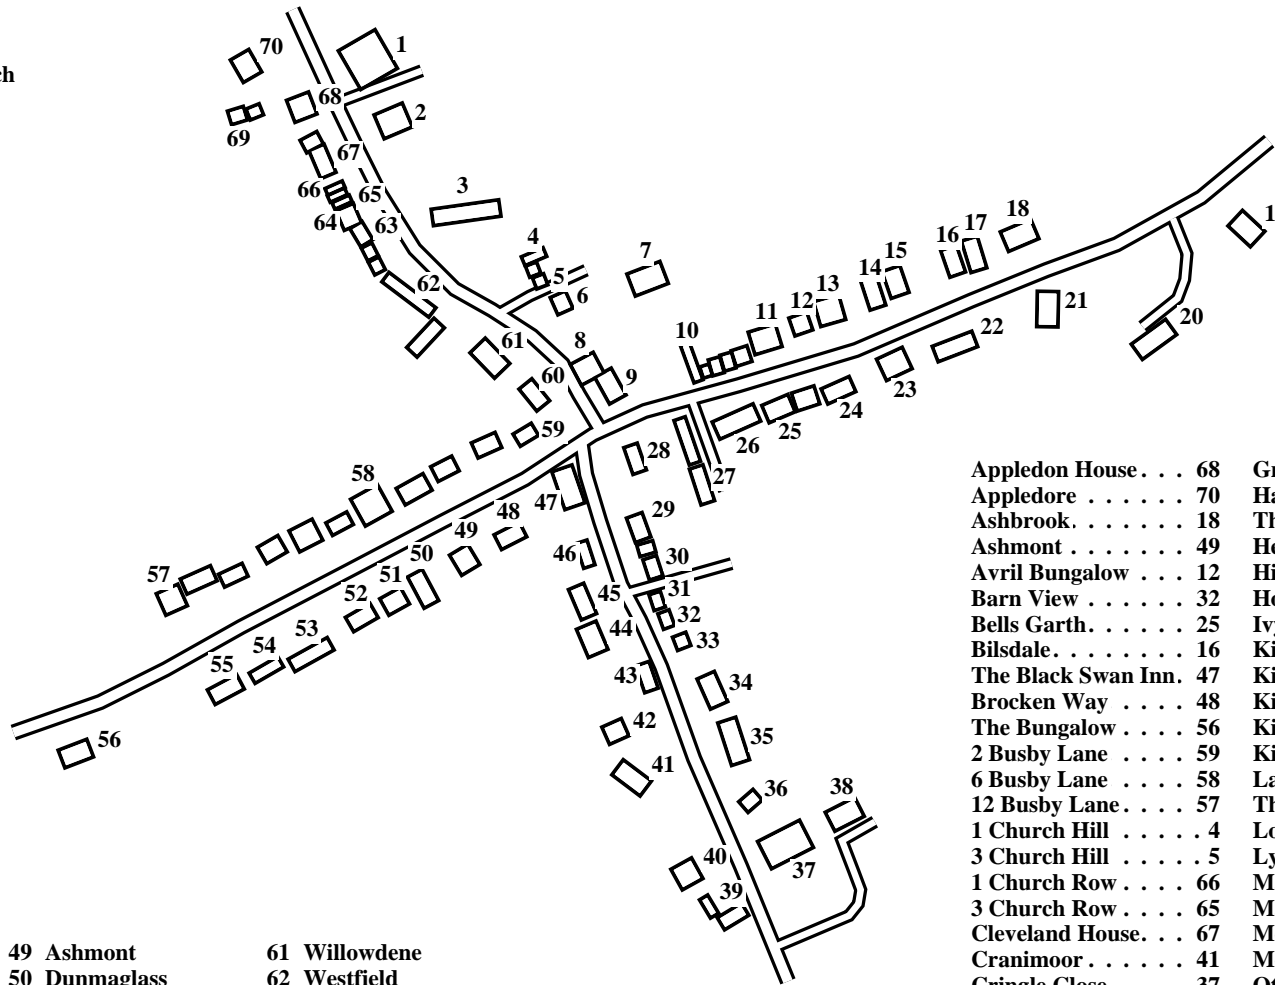

Kirkby

Caution: This map has not yet been checked by residents.
There may be errors and omissions.

- 1 Hall
- 2 Marden House
- 3 St Augustine's Church
- 4 1 Church Hill
- 5 3 Church Hill
- 6 Holly House
- 7 Kirk View
- 8 Marsden House
- 9 Rose Cottage
- 10 Farthingstone
- 11 Lark Rise
- 12 Avril Bungalow
- 13 The Forge
- 14 Moorside
- 15 The Hawthorns
- 16 Bilsdale
- 17 Wynford House
- 18 Ashbrook
- 19 Cringle Cottage
- 20 The Garth
- 21 Safari
- 22 Greystones
- 23 The Laurels
- 24 Freyni
- 25 Bells Garth
- 26 Otters Hill
- 27 Underbrow
- 28 The School House
- 29 Kirkby House
- 30 Kirkby House Farm
- 31 Heather House
- 32 Barn View
- 33 Willow View
- 34 Rudland House
- 35 Ravenscarr
- 36 Skelderskew
- 37 Cringle Close
- 38 Meadowfields
- 39 Hill View
- 40 Kitimat
- 41 Cranimoor
- 42 Westlea
- 43 The Glebe
- 44 Genval
- 45 Lower Close
- 46 Prospect House
- 47 The Black Swan Inn
- 48 Brocken Way
- 49 Ashmont
- 50 Dunmaglass
- 51 Toft View
- 52 Waingarath
- 53 The Gables
- 54 Kilmorie
- 55 West Bridge
- 56 The Bungalow
- 57 12 Busby Lane
- 58 6 Busby Lane
- 59 2 Busby Lane
- 60 Teolo
- 61 Willowdene
- 62 Westfield
- 63 Ivy House
- 64 Lychgate
- 65 3 Church Row
- 66 1 Church Row
- 67 Cleveland House
- 68 Appledon House
- 69 The Granary
- 70 Appledore