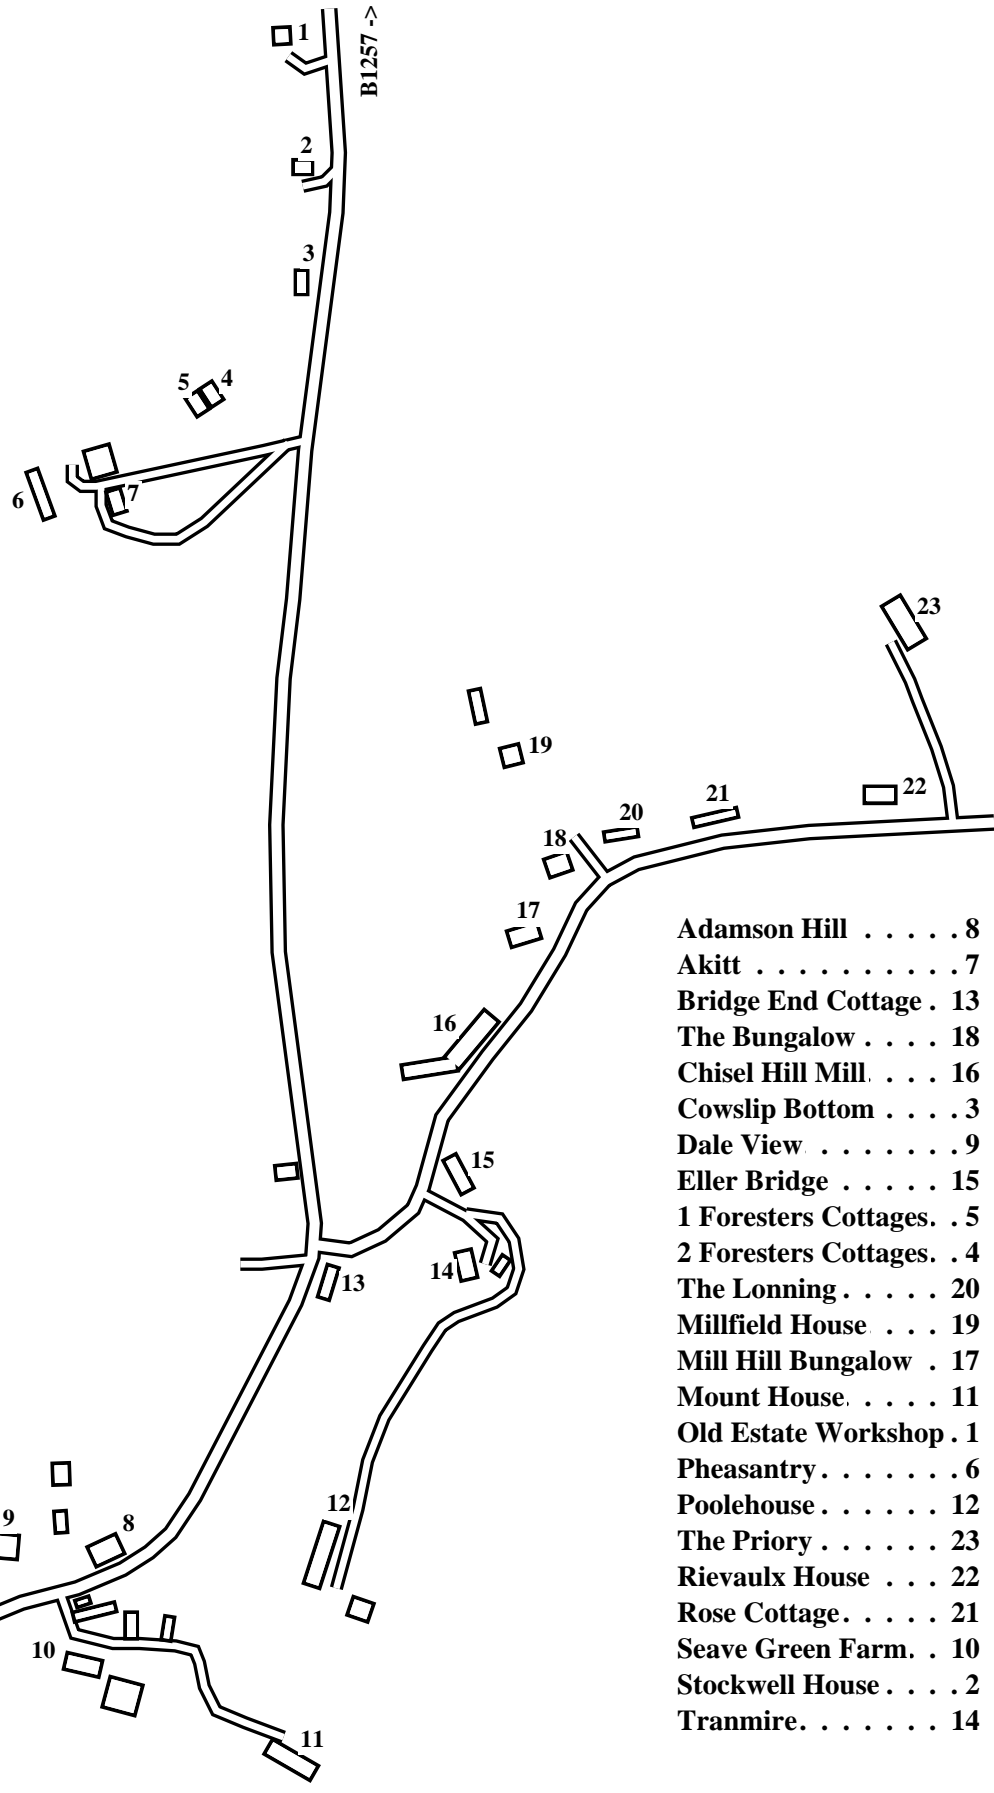

# Seave Green

Caution: This map has not yet been checked by residents.

There may be errors and omissions.

- 1 Old Estate Workshop
- 2 Stockwell House
- 3 Cowslip Bottom
- 4 2 Foresters Cottages
- 5 1 Foresters Cottages
- 6 Pheantry
- 7 Akitt
- 8 Adamson Hill
- 9 Dale View
- 10 Seave Green Farm
- 11 Mount House
- 12 Poolehouse
- 13 Bridge End Cottage
- 14 Tranmire
- 15 Eller Bridge
- 16 Chisel Hill Mill
- 17 Mill Hill Bungalow
- 18 The Bungalow
- 19 Millfield House
- 20 The Lonning
- 21 Rose Cottage
- 22 Rievaulx House
- 23 The Priory

- Adamson Hill . . . . . 8
- Akitt . . . . . 7
- Bridge End Cottage . 13
- The Bungalow . . . . 18
- Chisel Hill Mill . . . 16
- Cowslip Bottom . . . . 3
- Dale View . . . . . 9
- Eller Bridge . . . . . 15
- 1 Foresters Cottages. . 5
- 2 Foresters Cottages. . 4
- The Lonning . . . . . 20
- Millfield House . . . . 19
- Mill Hill Bungalow . 17
- Mount House. . . . . 11
- Old Estate Workshop . 1
- Pheantry . . . . . 6
- Poolehouse . . . . . 12
- The Priory . . . . . 23
- Rievaulx House . . . . 22
- Rose Cottage. . . . . 21
- Seave Green Farm. . 10
- Stockwell House . . . . 2
- Tranmire. . . . . 14