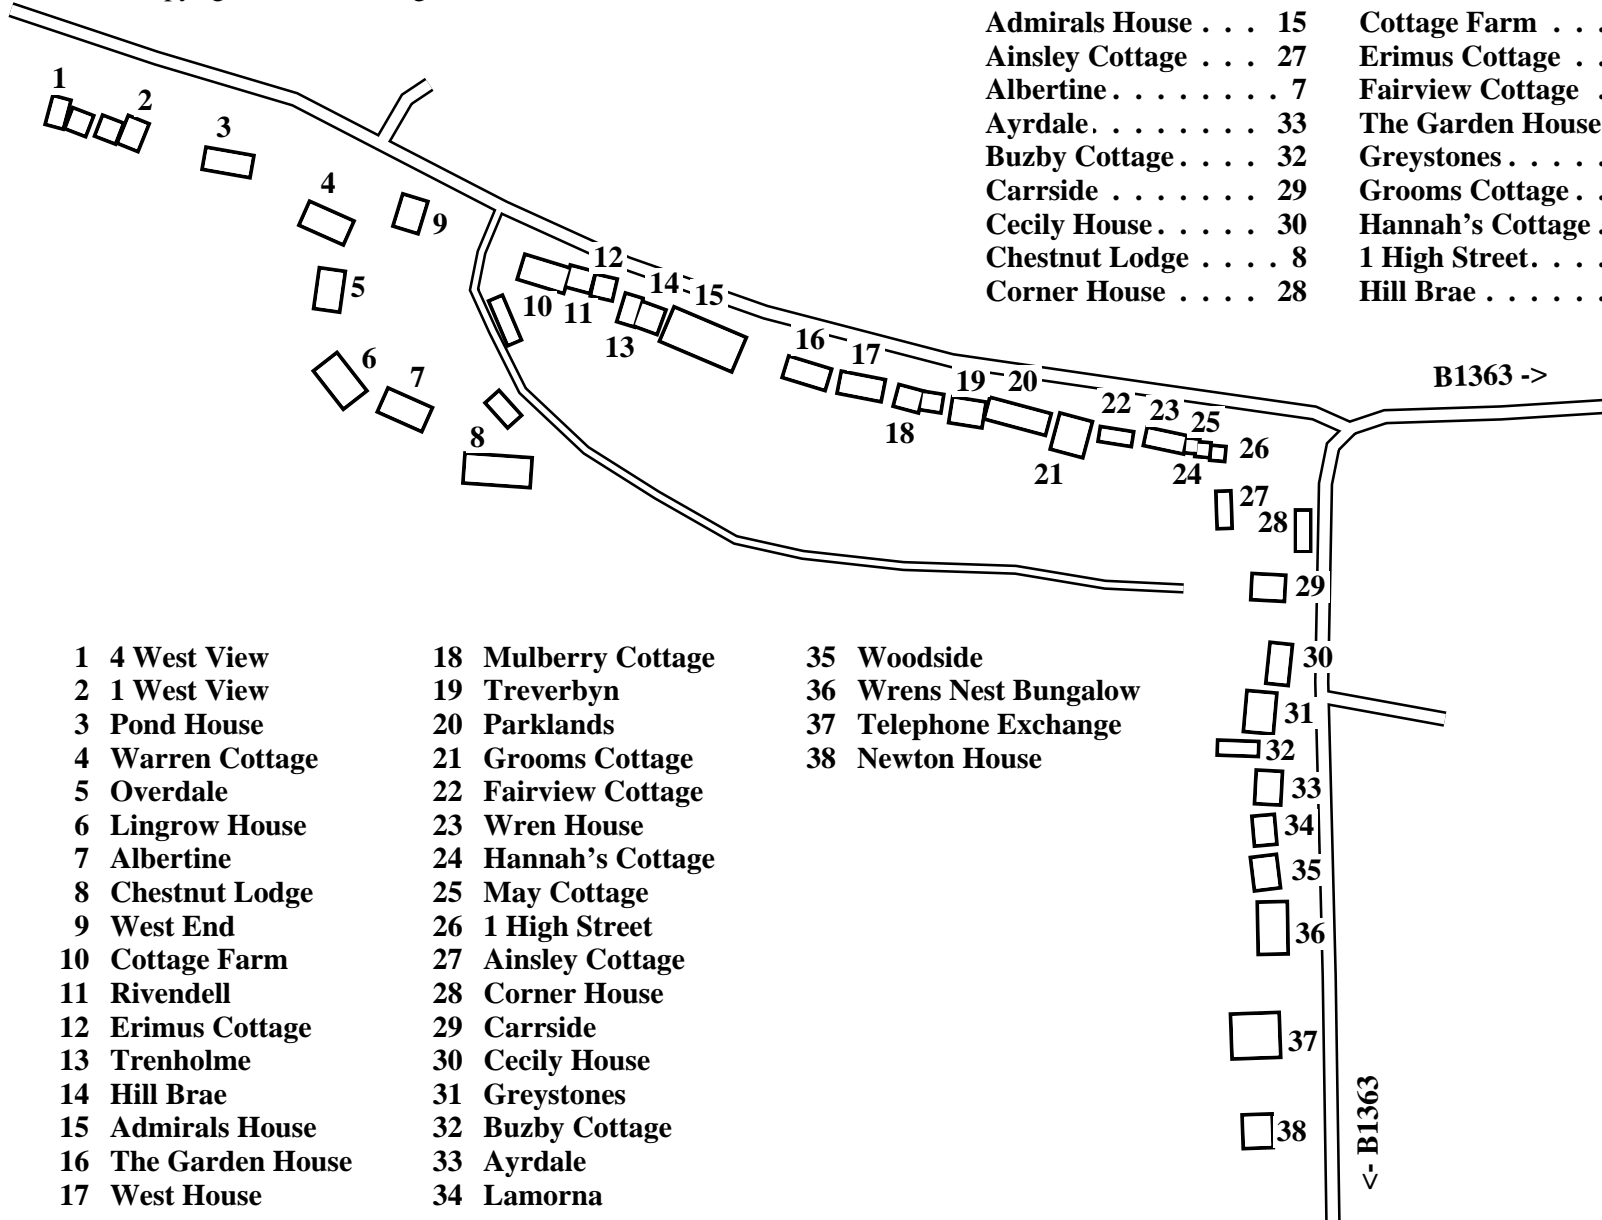

Stillington (West)

Admirals House 15	Cottage Farm 10	Lamorna 34
Ainsley Cottage 27	Erimus Cottage 12	Lingrow House 6
Albertine 7	Fairview Cottage 22	May Cottage 25
Ayrdale 33	The Garden House 16	Mulberry Cottage 18
Buzby Cottage 32	Greystones 31	Newton House 38
Carrside 29	Grooms Cottage 21	Overdale 5
Cecily House 30	Hannah's Cottage 24	Parklands 20
Chestnut Lodge 8	1 High Street 26	Pond House 3
Corner House 28	Hill Brae 14	Rivendell 11

1 4 West View	18 Mulberry Cottage	35 Woodside	Lamorna 34
2 1 West View	19 Treverbyn	36 Wrens Nest Bungalow	Lingrow House 6
3 Pond House	20 Parklands	37 Telephone Exchange	May Cottage 25
4 Warren Cottage	21 Grooms Cottage	38 Newton House	Mulberry Cottage 18
5 Overdale	22 Fairview Cottage		Newton House 38
6 Lingrow House	23 Wren House		Overdale 5
7 Albertine	24 Hannah's Cottage		Parklands 20
8 Chestnut Lodge	25 May Cottage		Pond House 3
9 West End	26 1 High Street		Rivendell 11
10 Cottage Farm	27 Ainsley Cottage		Shepherds Cottage 26
11 Rivendell	28 Corner House		Telephone Exchange 37
12 Erimus Cottage	29 Carrside		Trenholme 13
13 Trenholme	30 Cecily House		Treverbyn 19
14 Hill Brae	31 Greystones		Warren Cottage 4
15 Admirals House	32 Buzby Cottage		West End 9
16 The Garden House	33 Ayrdale		West House 17
17 West House	34 Lamorna		1 West View 2
			4 West View 1
			Woodside 35
			Wren House 23
			Wrens Nest Bungalow 36