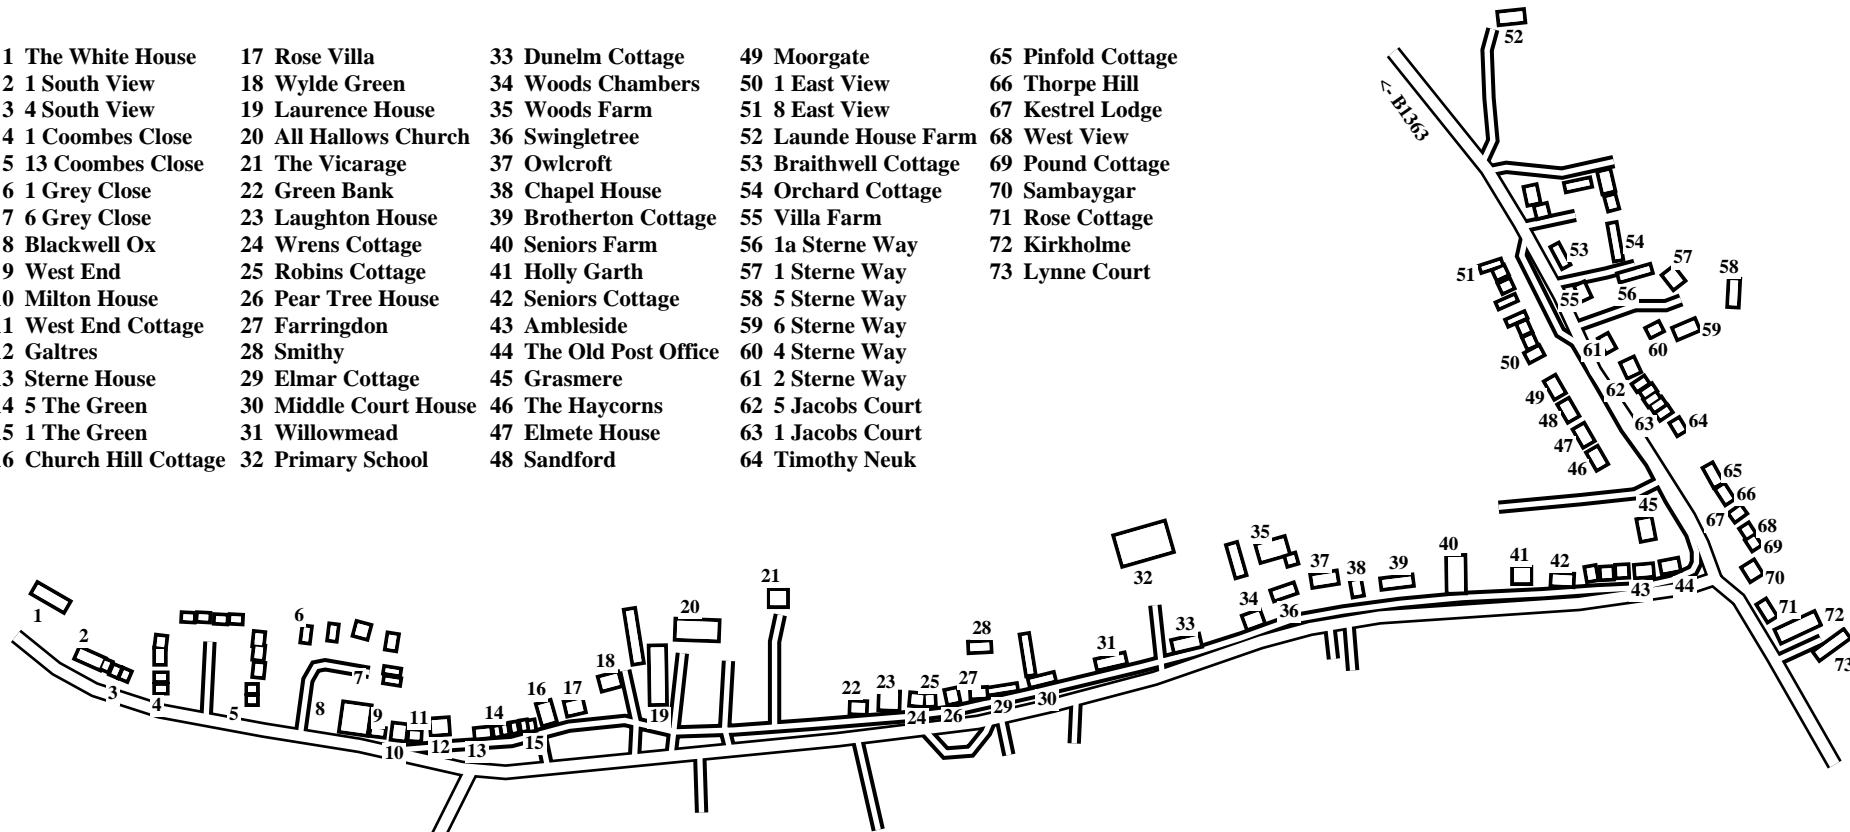

Sutton-on-the-Forest (North)

Caution: This map has not yet been checked by residents.

There may be errors and omissions.

- | | | | | |
|------------------------|-----------------------|------------------------|-----------------------|--------------------|
| 1 The White House | 17 Rose Villa | 33 Dunelm Cottage | 49 Moorgate | 65 Pinfold Cottage |
| 2 1 South View | 18 Wylde Green | 34 Woods Chambers | 50 1 East View | 66 Thorpe Hill |
| 3 4 South View | 19 Laurence House | 35 Woods Farm | 51 8 East View | 67 Kestrel Lodge |
| 4 1 Coombes Close | 20 All Hallows Church | 36 Swingletree | 52 Launde House Farm | 68 West View |
| 5 13 Coombes Close | 21 The Vicarage | 37 Owlcroft | 53 Braithwell Cottage | 69 Pound Cottage |
| 6 1 Grey Close | 22 Green Bank | 38 Chapel House | 54 Orchard Cottage | 70 Sambaygar |
| 7 6 Grey Close | 23 Loughton House | 39 Brotherton Cottage | 55 Villa Farm | 71 Rose Cottage |
| 8 Blackwell Ox | 24 Wrens Cottage | 40 Seniors Farm | 56 1a Sterne Way | 72 Kirkholme |
| 9 West End | 25 Robins Cottage | 41 Holly Garth | 57 1 Sterne Way | 73 Lynne Court |
| 10 Milton House | 26 Pear Tree House | 42 Seniors Cottage | 58 5 Sterne Way | |
| 11 West End Cottage | 27 Farrington | 43 Ambleside | 59 6 Sterne Way | |
| 12 Galtres | 28 Smithy | 44 The Old Post Office | 60 4 Sterne Way | |
| 13 Sterne House | 29 Elmar Cottage | 45 Grasmere | 61 2 Sterne Way | |
| 14 5 The Green | 30 Middle Court House | 46 The Haycorns | 62 5 Jacobs Court | |
| 15 1 The Green | 31 Willowmead | 47 Elmete House | 63 1 Jacobs Court | |
| 16 Church Hill Cottage | 32 Primary School | 48 Sandford | 64 Timothy Neuk | |