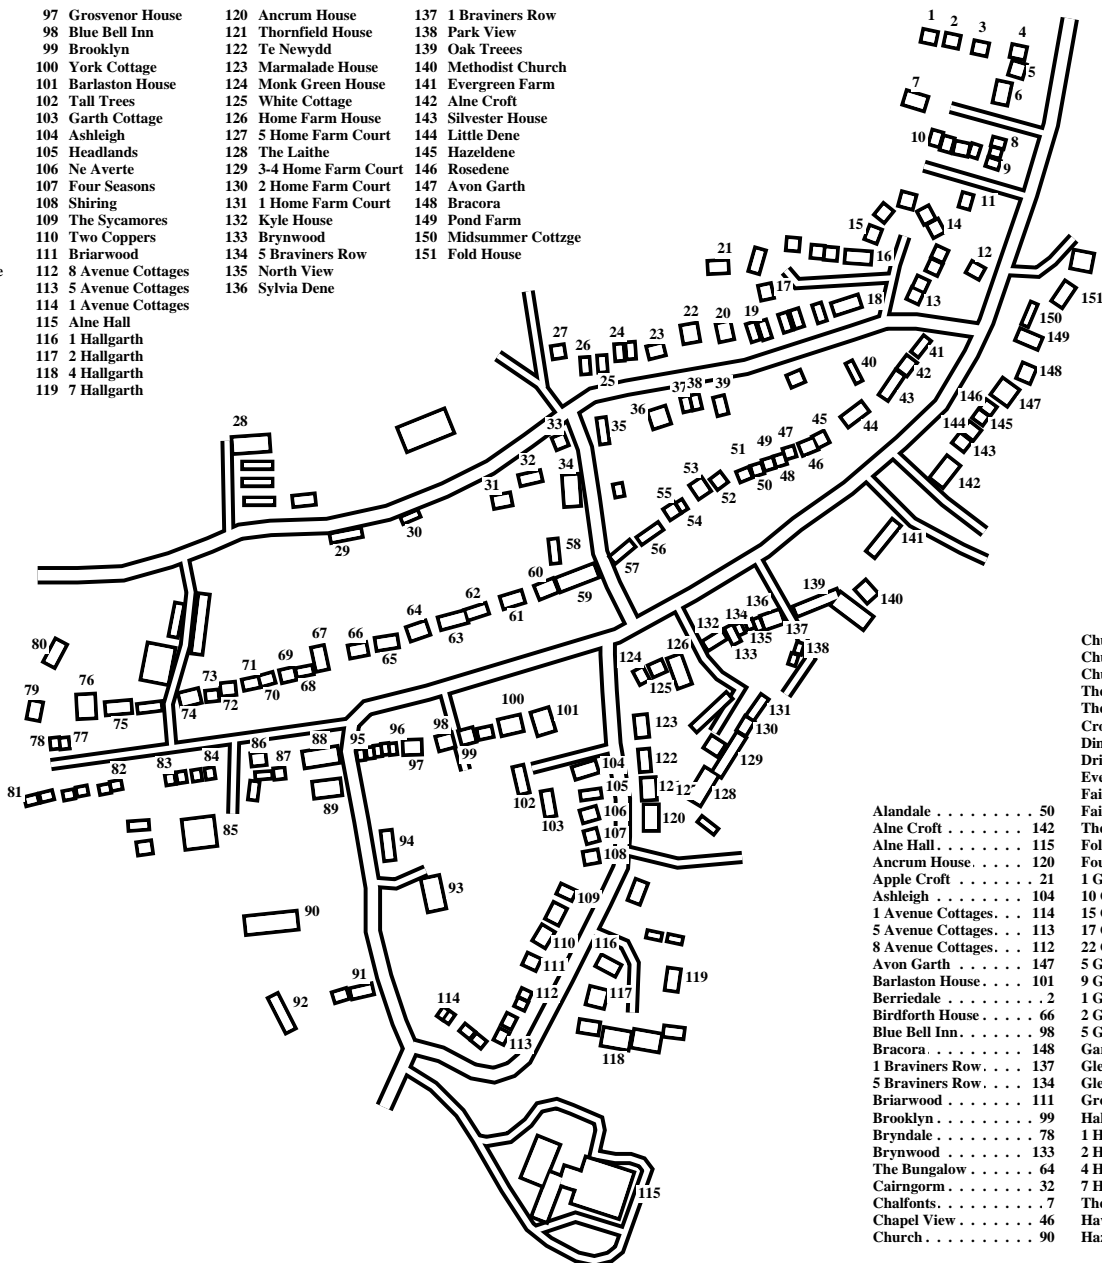

Alne

Caution: This map has not yet been checked by residents.
There may be errors and omissions.

- 1 4 Thornhill Wind
- 2 Berriedale
- 3 Woodridge
- 4 1 Thornhill Wind
- 5 Laurel House
- 6 Highfield
- 7 Chalfonts
- 8 1 Hill Top Cottages
- 9 3 Hill Top Cottages
- 10 7 Hill Top Cottages
- 11 Jesmond House
- 12 Holly Bank
- 13 1 Gale Garth
- 14 5 Gale Garth
- 15 9 Gale Garth
- 16 22 Gale Garth
- 17 17 Gale Garth
- 18 10 Gale Garth
- 19 15 Gale Garth
- 20 Holme Croft
- 21 Apple Croft
- 22 Rose Beech
- 23 5 Gale Road
- 24 Dinmore
- 25 2 Gale Road
- 26 1 Gale Road
- 27 Thirlcroft
- 28 Piggery
- 29 Seymour House
- 30 Croft Barn
- 31 Le Blanc Cheval
- 32 Cairngorm
- 33 North View
- 34 Old Orchard
- 35 Wayside
- 36 The Old Granary
- 37 Rosewood
- 38 Rosend
- 39 The Haven
- 40 Ramora
- 41 Drinsey Nook
- 42 Wassland Cottage
- 43 Glenshirra Lodge
- 44 Wedgewood
- 45 Vine House
- 46 Chapel View
- 47 Sunnyside
- 48 Roseville
- 49 Sundial
- 50 Alandale
- 51 South View
- 52 Melrose House
- 53 Ouseburn House
- 54 3 The Cottages
- 55 1-2 The Cottages
- 56 Spring Cottage
- 57 The Old Post Office
- 58 The Coach House
- 59 Rose Villa
- 60 The White House
- 61 Hawthorn House
- 62 The Firs
- 63 Whitwell House
- 64 The Bungalow
- 65 The Croft
- 66 Birdforth House
- 67 Fairhaven
- 68 Sunny View
- 69 Fairview
- 70 Orchard Close
- 71 Willow Cottage
- 72 Woodland View
- 73 Pheasant View
- 74 Village Farm
- 75 School House
- 76 Prospect House
- 77 Southbourne
- 78 Bryndale
- 79 Glenburn
- 80 Oak Buska
- 81 10 St Mary's View
- 82 5 St Mary's View
- 83 4 St Mary's View
- 84 1 St Mary's View
- 85 Primary School
- 86 The Nook
- 87 Church House
- 88 Hall
- 89 Holly Tree Cottage
- 90 St Mary's Church
- 91 Church Cottage
- 92 Church Orchard
- 93 The Old Vicarage
- 94 Still House
- 95 5 Post Office Row
- 96 1 Post Office Row
- 97 Grosvenor House
- 98 Blue Bell Inn
- 99 Brooklyn
- 100 York Cottage
- 101 Barlaston House
- 102 Tall Trees
- 103 Garth Cottage
- 104 Ashleigh
- 105 Headlands
- 106 Ne Averte
- 107 Four Seasons
- 108 Shiring
- 109 The Sycamores
- 110 Two Coppers
- 111 Briarwood
- 112 8 Avenue Cottages
- 113 5 Avenue Cottages
- 114 1 Avenue Cottages
- 115 Alne Hall
- 116 1 Hallgarth
- 117 2 Hallgarth
- 118 4 Hallgarth
- 119 7 Hallgarth
- 120 Ancrum House
- 121 Thornfield House
- 122 Te Newydd
- 123 Marmalade House
- 124 Monk Green House
- 125 White Cottage
- 126 Home Farm House
- 127 5 Home Farm Court
- 128 The Laithe
- 129 3-4 Home Farm Court
- 130 2 Home Farm Court
- 131 1 Home Farm Court
- 132 Kyle House
- 133 Brynwood
- 134 5 Braviners Row
- 135 North View
- 136 Sylvia Dene
- 137 1 Braviners Row
- 138 Park View
- 139 Oak Trees
- 140 Methodist Church
- 141 Evergreen Farm
- 142 Alne Croft
- 143 Silvester House
- 144 Little Dene
- 145 Hazeldene
- 146 Rosedene
- 147 Avon Garth
- 148 Bracora
- 149 Pond Farm
- 150 Midsummer Cottzge
- 151 Fold House