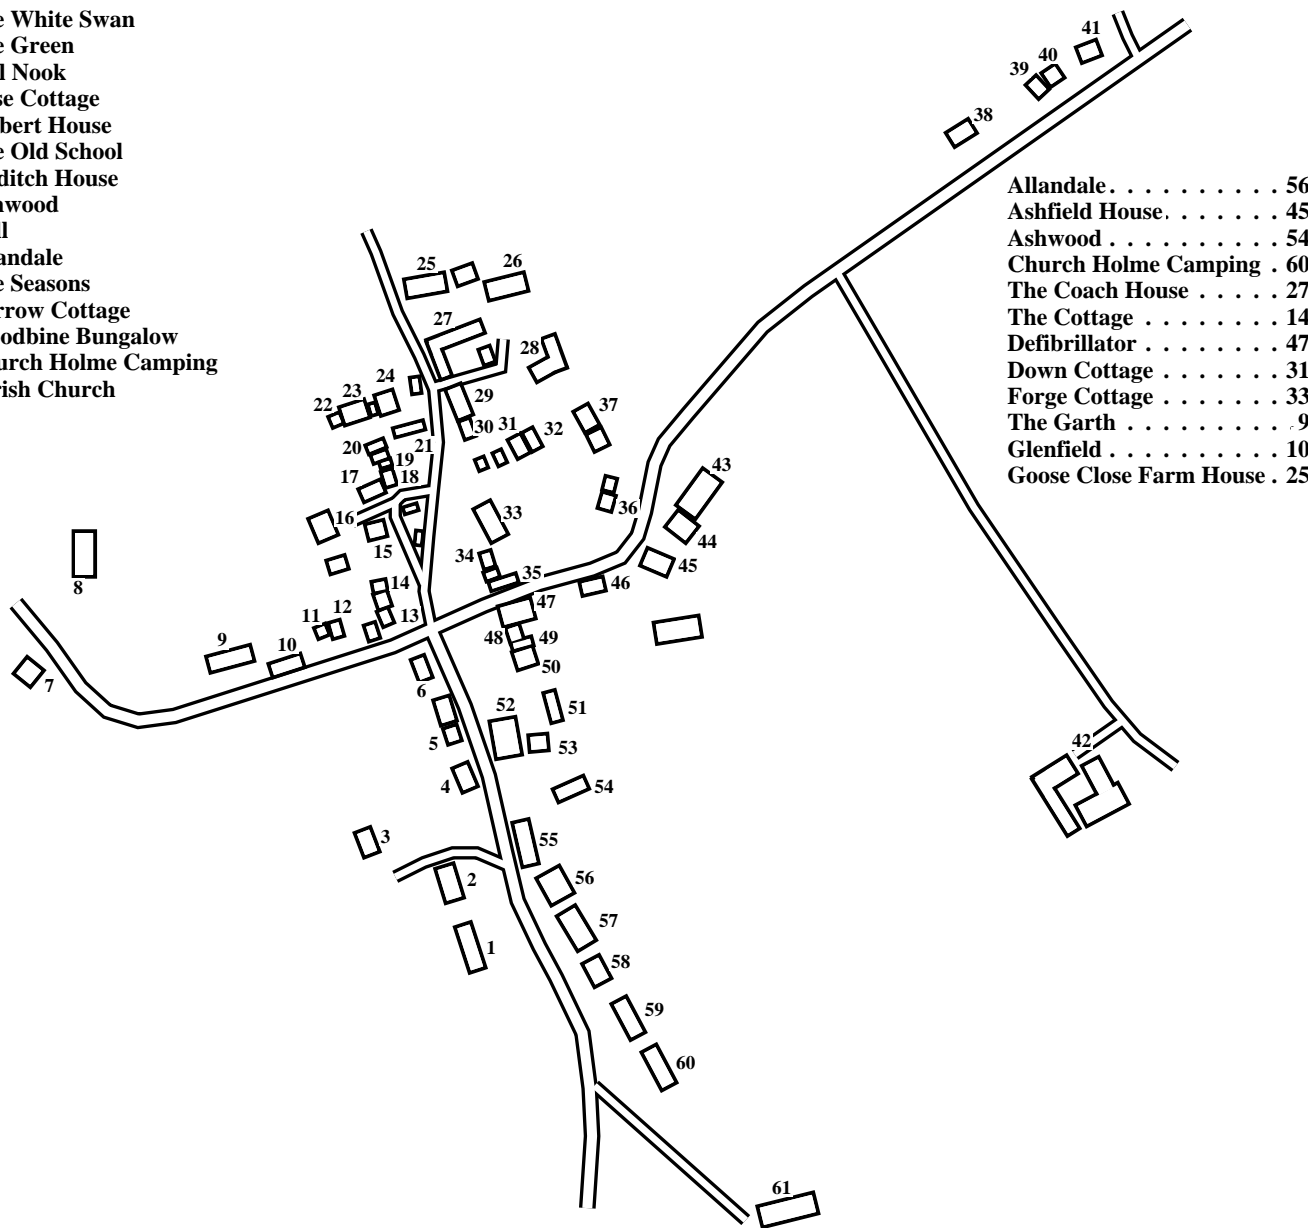

Danby Wiske

- 1 The Manor House
- 2 Mounstrall Lodge
- 3 Manor House Farm
- 4 Karinya
- 5 Virginia Cottage
- 6 School House
- 7 Old Police House
- 8 Thorney Close
- 9 The Garth
- 10 Glenfield
- 11 1 Hillside
- 12 2 Hillside
- 13 Poste House
- 14 The Cottage
- 15 Victoria House
- 16 Pigeon Hill
- 17 Laburnum Cottage
- 18 Thorny Close
- 19 1 Woodbine Row
- 20 3 Woodbine Row
- 21 The Nook
- 22 The North End
- 23 Lilac Cottage
- 24 Ivy Cottage
- 25 Goose Close Farm House
- 26 Herons Reach
- 27 The Coach House
- 28 Mayfield House
- 29 Serin House
- 30 The Old Chapel House
- 31 Down Cottage
- 32 Quill Cottage
- 33 Forge Cottage
- 34 3 West View
- 35 1 West View
- 36 1 Wiske View
- 37 4 Wiske View
- 38 Sescray
- 39 1 Lazenby
- 40 2 Lazenby
- 41 Lodge
- 42 Lazenby Hall
- 43 Riverside
- 44 Mendip Rise
- 45 Ashfield House
- 46 Wayside
- 47 The White Swan
- 48 The Green
- 49 Ingl Nook
- 50 Rose Cottage
- 51 Tolbert House
- 52 The Old School
- 53 Hilditch House
- 54 Ashwood
- 55 Hall
- 56 Allandale
- 57 The Seasons
- 58 Yarrow Cottage
- 59 Woodbine Bungalow
- 60 Church Holme Camping
- 61 Parish Church