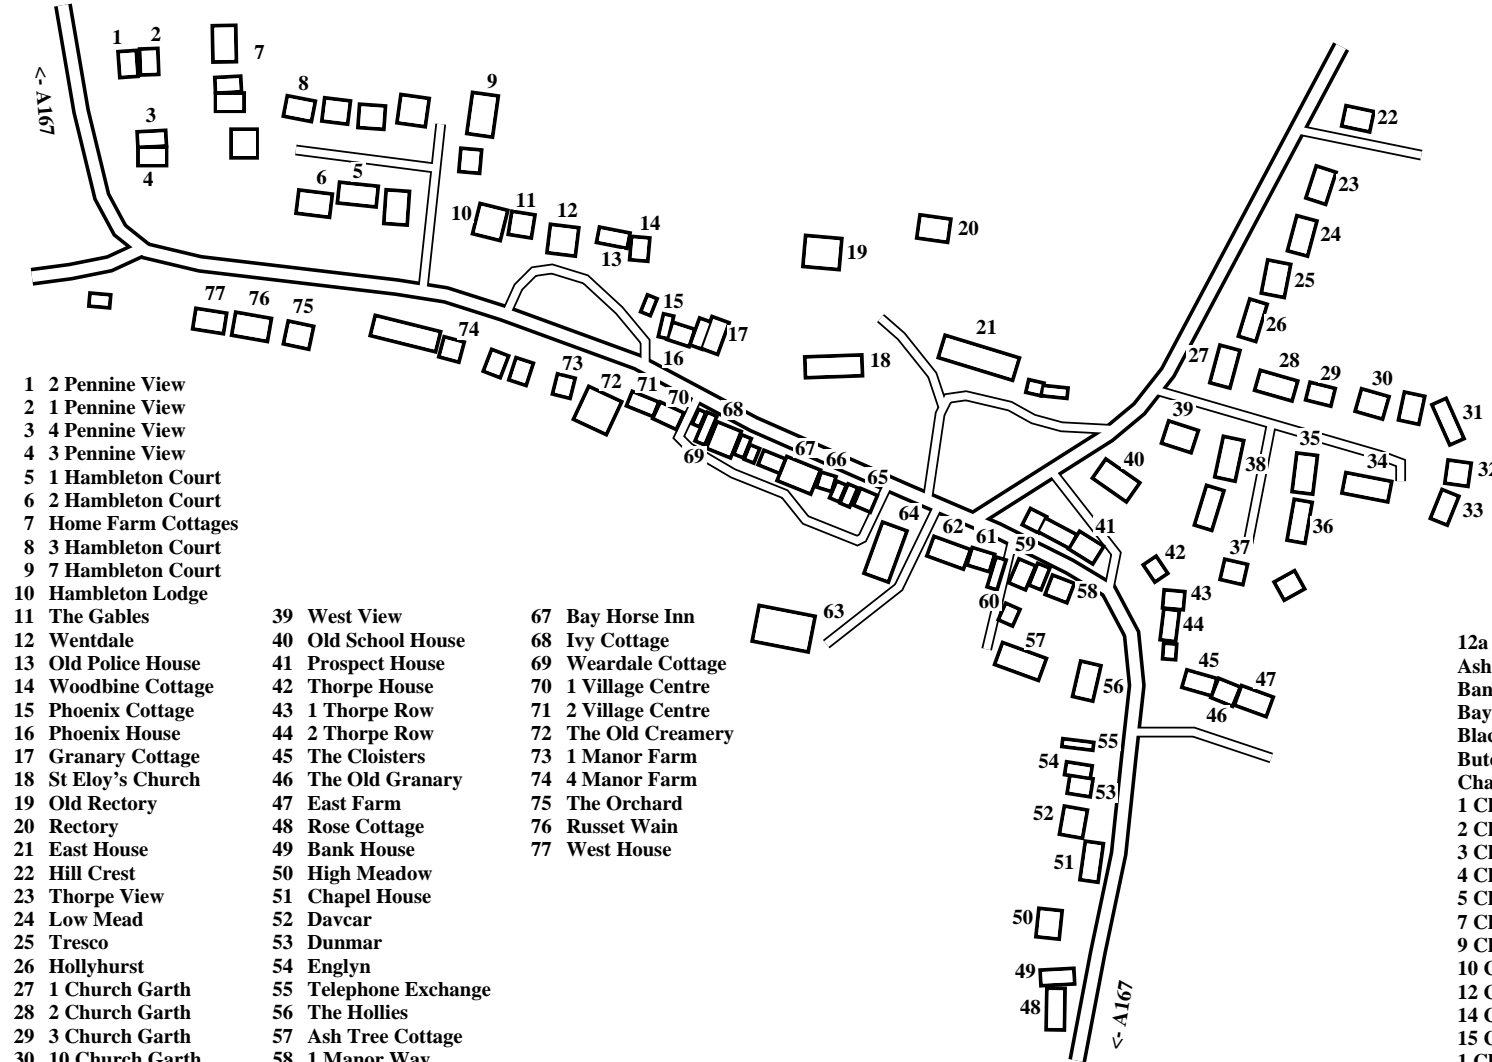

# Great Smeaton

Caution: This map has not yet been checked by residents.  
There may be errors and omissions.

- 1 2 Pennine View
- 2 1 Pennine View
- 3 4 Pennine View
- 4 3 Pennine View
- 5 1 Hambleton Court
- 6 2 Hambleton Court
- 7 Home Farm Cottages
- 8 3 Hambleton Court
- 9 7 Hambleton Court
- 10 Hambleton Lodge
- 11 The Gables
- 12 Wentdale
- 13 Old Police House
- 14 Woodbine Cottage
- 15 Phoenix Cottage
- 16 Phoenix House
- 17 Granary Cottage
- 18 St Eloy's Church
- 19 Old Rectory
- 20 Rectory
- 21 East House
- 22 Hill Crest
- 23 Thorpe View
- 24 Low Mead
- 25 Tresco
- 26 Hollyhurst
- 27 1 Church Garth
- 28 2 Church Garth
- 29 3 Church Garth
- 30 10 Church Garth
- 31 12 Church Garth
- 32 12a Church Garth
- 33 14 Church Garth
- 34 15 Church Garth
- 35 4 Church Garth
- 36 5 Church Garth
- 37 7 Church Garth
- 38 9 Church Garth

- 39 West View
- 40 Old School House
- 41 Prospect House
- 42 Thorpe House
- 43 1 Thorpe Row
- 44 2 Thorpe Row
- 45 The Cloisters
- 46 The Old Granary
- 47 East Farm
- 48 Rose Cottage
- 49 Bank House
- 50 High Meadow
- 51 Chapel House
- 52 Davcar
- 53 Dunmar
- 54 Englyn
- 55 Telephone Exchange
- 56 The Hollies
- 57 Ash Tree Cottage
- 58 1 Manor Way
- 59 4 Manor Way
- 60 Butcher's Cottage
- 61 Hartomley House
- 62 Black Bull
- 63 Primary School
- 64 Hall
- 65 1 Church View
- 66 4 Church View

- 67 Bay Horse Inn
- 68 Ivy Cottage
- 69 Weardale Cottage
- 70 1 Village Centre
- 71 2 Village Centre
- 72 The Old Creamery
- 73 1 Manor Farm
- 74 4 Manor Farm
- 75 The Orchard
- 76 Russet Wain
- 77 West House