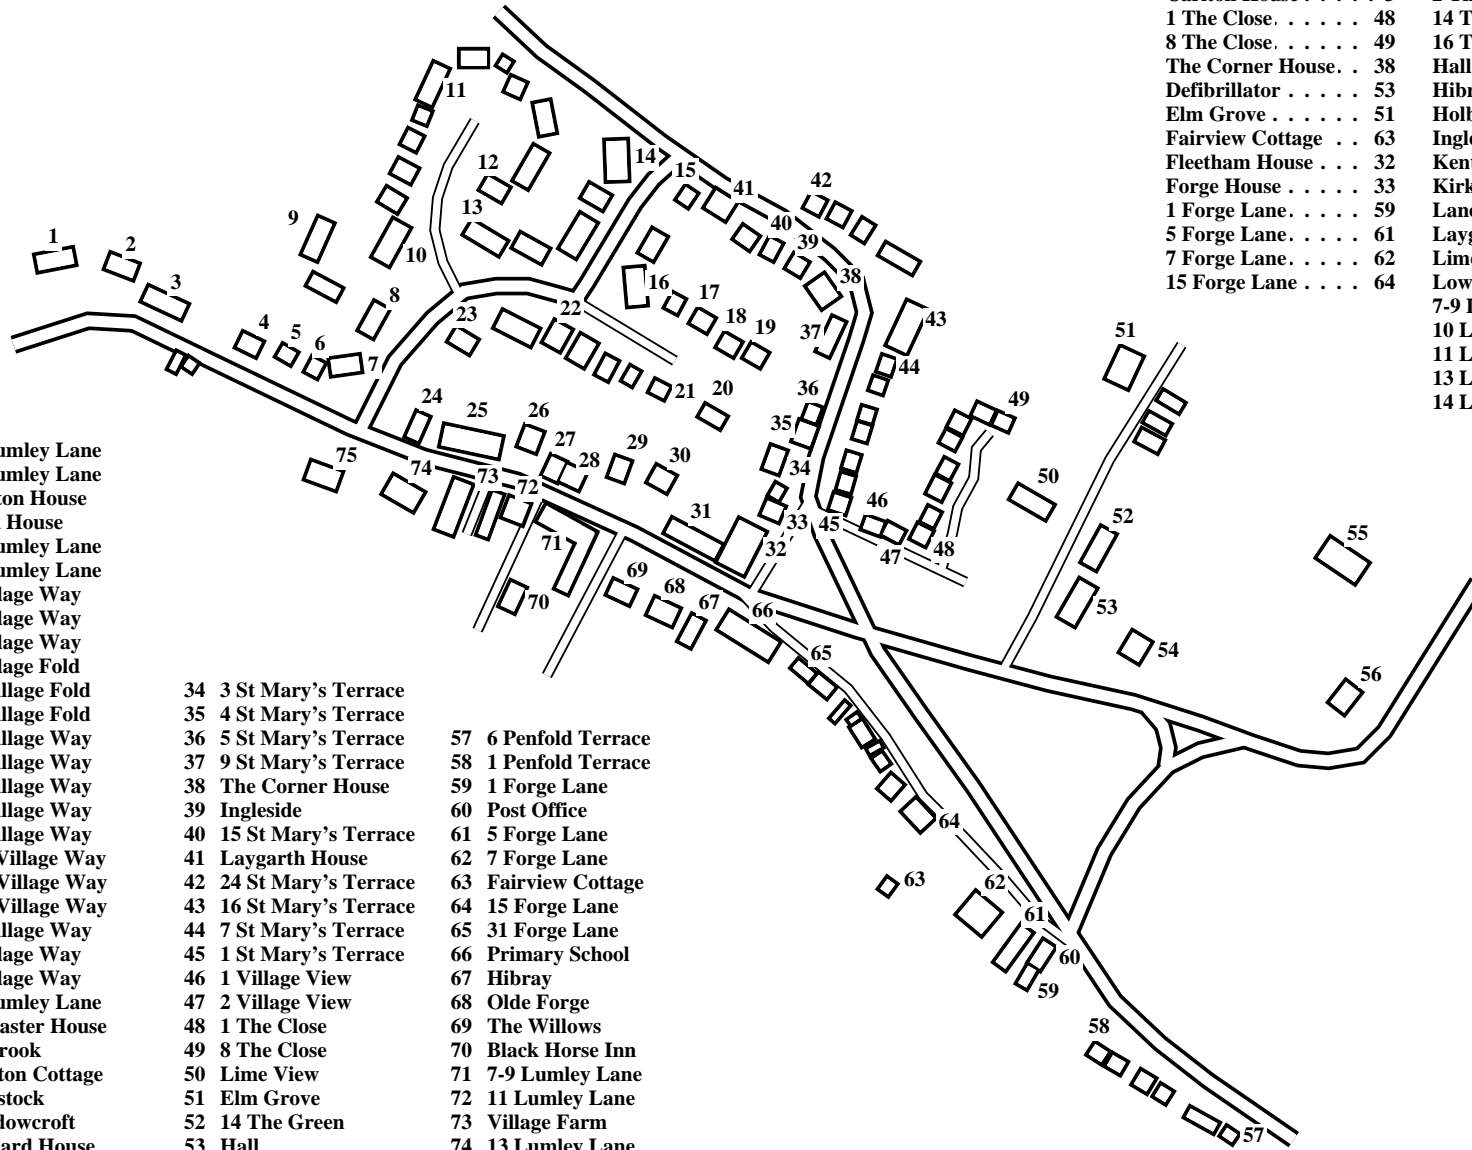

Kirby Fleetham

Caution: This map has not yet been checked by residents.
There may be errors and omissions.

- 1 26 Lumley Lane
- 2 24 Lumley Lane
- 3 Carlton House
- 4 York House
- 5 16 Lumley Lane
- 6 14 Lumley Lane
- 7 2 Village Way
- 8 4 Village Way
- 9 8 Village Way
- 10 2 Village Fold
- 11 12 Village Fold
- 12 22 Village Fold
- 13 10 Village Way
- 14 18 Village Way
- 15 25 Village Way
- 16 21 Village Way
- 17 17 Village Way
- 18 15B Village Way
- 19 15A Village Way
- 20 15C Village Way
- 21 15 Village Way
- 22 5 Village Way
- 23 1 Village Way
- 24 10 Lumley Lane
- 25 Lancaster House
- 26 Holbrook
- 27 Kirkton Cottage
- 28 Wodstock
- 29 Meadowcroft
- 30 Orchard House
- 31 The Old Stables
- 32 Fleetham House
- 33 Forge House

- 34 3 St Mary's Terrace
- 35 4 St Mary's Terrace
- 36 5 St Mary's Terrace
- 37 9 St Mary's Terrace
- 38 The Corner House
- 39 Ingleside
- 40 15 St Mary's Terrace
- 41 Laygarth House
- 42 24 St Mary's Terrace
- 43 16 St Mary's Terrace
- 44 7 St Mary's Terrace
- 45 1 St Mary's Terrace
- 46 1 Village View
- 47 2 Village View
- 48 1 The Close
- 49 8 The Close
- 50 Lime View
- 51 Elm Grove
- 52 14 The Green
- 53 Hall
- 54 16 The Green
- 55 Lowfield Hall
- 56 2 The Green