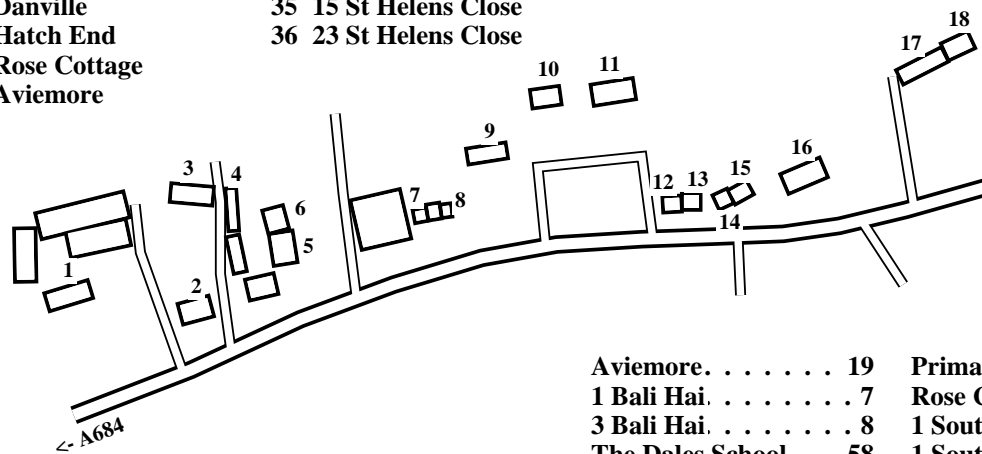

Morton-on-Swale (North)

Caution: This map has not yet been checked by residents.
There may be errors and omissions.

- | | | | |
|-------------------------|-----------------------|-------------------------|---------------------|
| 1 Manor House | 20 Trelawny | 37 27 St Helens Close | 52 8 Station Lane |
| 2 Hall Garth | 21 Brockholme | 38 22 St Helens Close | 53 2 Station Lane |
| 3 Morton Hall | 22 2 South View | 39 18 St Helens Close | 54 Thornton House |
| 4 4 Swaledale Court | 23 1 South View | 40 14 St Helens Close | 55 1 South View |
| 5 2 Swaledale Court | 24 1 Orchard Place | 41 12 St Helens Close | 56 3 South View |
| 6 1 Swaledale Court | 25 3 Orchard Place | 42 10 St Helens Close | 57 Hall |
| 7 1 Bali Hai | 26 1 Station Lane | 43 8 St Helens Close | 58 The Dales School |
| 8 3 Bali Hai | 27 11 Station Lane | 44 6 St Helens Close | |
| 9 Stone Bowers | 28 15 Station Lane | 45 1 Station Court | |
| 10 The Hedgerow | 29 1 St Helens Close | 46 3 Station Court | |
| 11 Tall Trees | 30 7 St Helens Close | 47 4 St Helens Close | |
| 12 2 Sunnyside Cottages | 31 1 St Helens Drive | 48 2 St Helens Close | |
| 13 1 Sunnyside Cottages | 32 3 St Helens Drive | 49 Old Ainderby Station | |
| 14 Sterling Garth | 33 7 St Helens Drive | 50 Well Cottage | |
| 15 Sunnyside House | 34 9 St Helens Close | 51 Primary School | |
| 16 Danville | 35 15 St Helens Close | | |
| 17 Hatch End | 36 23 St Helens Close | | |
| 18 Rose Cottage | | | |
| 19 Aviemore | | | |