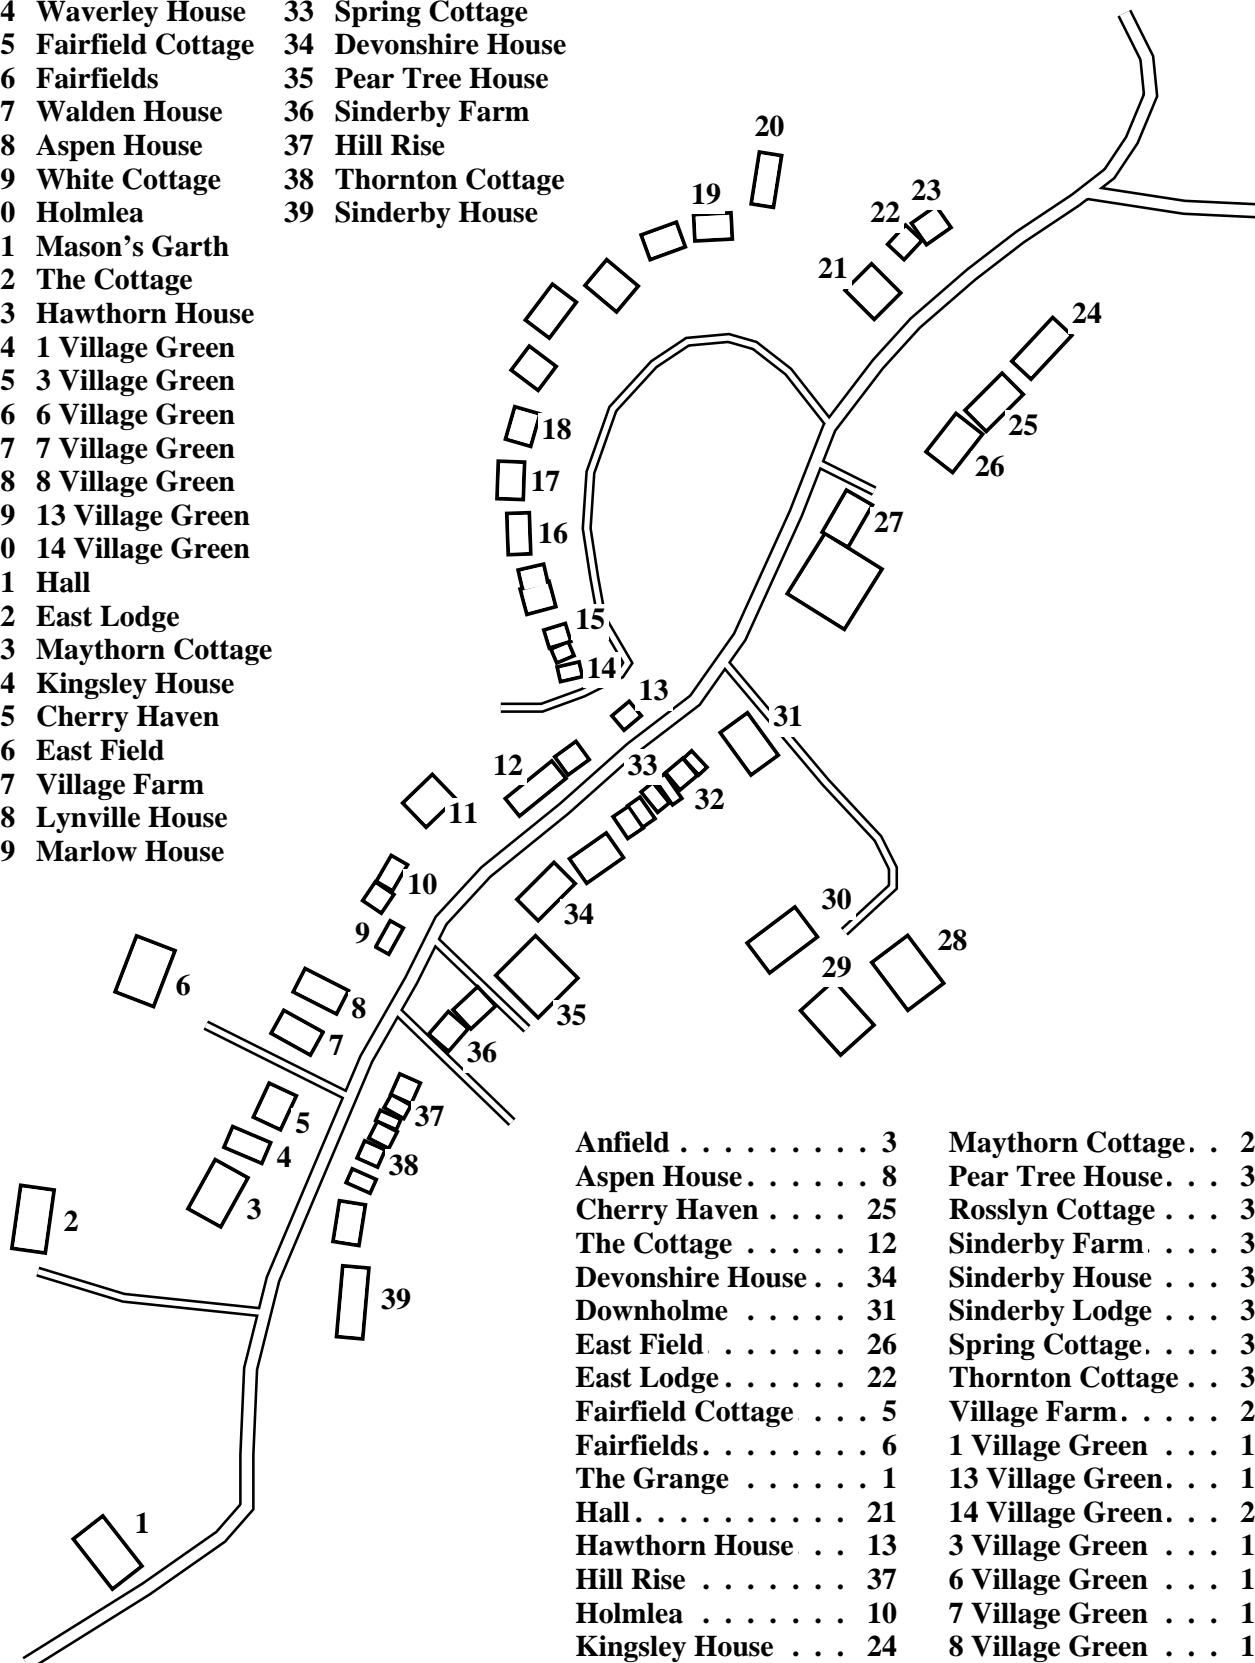

Sinderby

Caution: This map has not yet been checked by residents.

There may be errors and omissions.

- 1 The Grange
- 2 The Manor
- 3 Anfield
- 4 Waverley House
- 5 Fairfield Cottage
- 6 Fairfields
- 7 Walden House
- 8 Aspen House
- 9 White Cottage
- 10 Holmlea
- 11 Mason's Garth
- 12 The Cottage
- 13 Hawthorn House
- 14 1 Village Green
- 15 3 Village Green
- 16 6 Village Green
- 17 7 Village Green
- 18 8 Village Green
- 19 13 Village Green
- 20 14 Village Green
- 21 Hall
- 22 East Lodge
- 23 Maythorn Cottage
- 24 Kingsley House
- 25 Cherry Haven
- 26 East Field
- 27 Village Farm
- 28 Lynville House
- 29 Marlow House
- 30 Sinderby Lodge
- 31 Downholme
- 32 Rosslyn Cottage
- 33 Spring Cottage
- 34 Devonshire House
- 35 Pear Tree House
- 36 Sinderby Farm
- 37 Hill Rise
- 38 Thornton Cottage
- 39 Sinderby House

Anfield	3	Maythorn Cottage. . .	23
Aspen House.	8	Pear Tree House. . .	35
Cherry Haven	25	Rosslyn Cottage . . .	32
The Cottage	12	Sinderby Farm. . . .	36
Devonshire House . .	34	Sinderby House . . .	39
Downholme	31	Sinderby Lodge . . .	30
East Field	26	Spring Cottage. . . .	33
East Lodge.	22	Thornton Cottage . .	38
Fairfield Cottage . . .	5	Village Farm.	27
Fairfields.	6	1 Village Green . . .	14
The Grange	1	13 Village Green. . .	19
Hall.	21	14 Village Green. . .	20
Hawthorn House . . .	13	3 Village Green . . .	15
Hill Rise	37	6 Village Green . . .	16
Holmlea	10	7 Village Green . . .	17
Kingsley House . . .	24	8 Village Green . . .	18
Lynville House. . . .	28	Walden House	7
The Manor.	2	Waverley House	4
Marlow House.	29	White Cottage	9
Mason's Garth.	11		