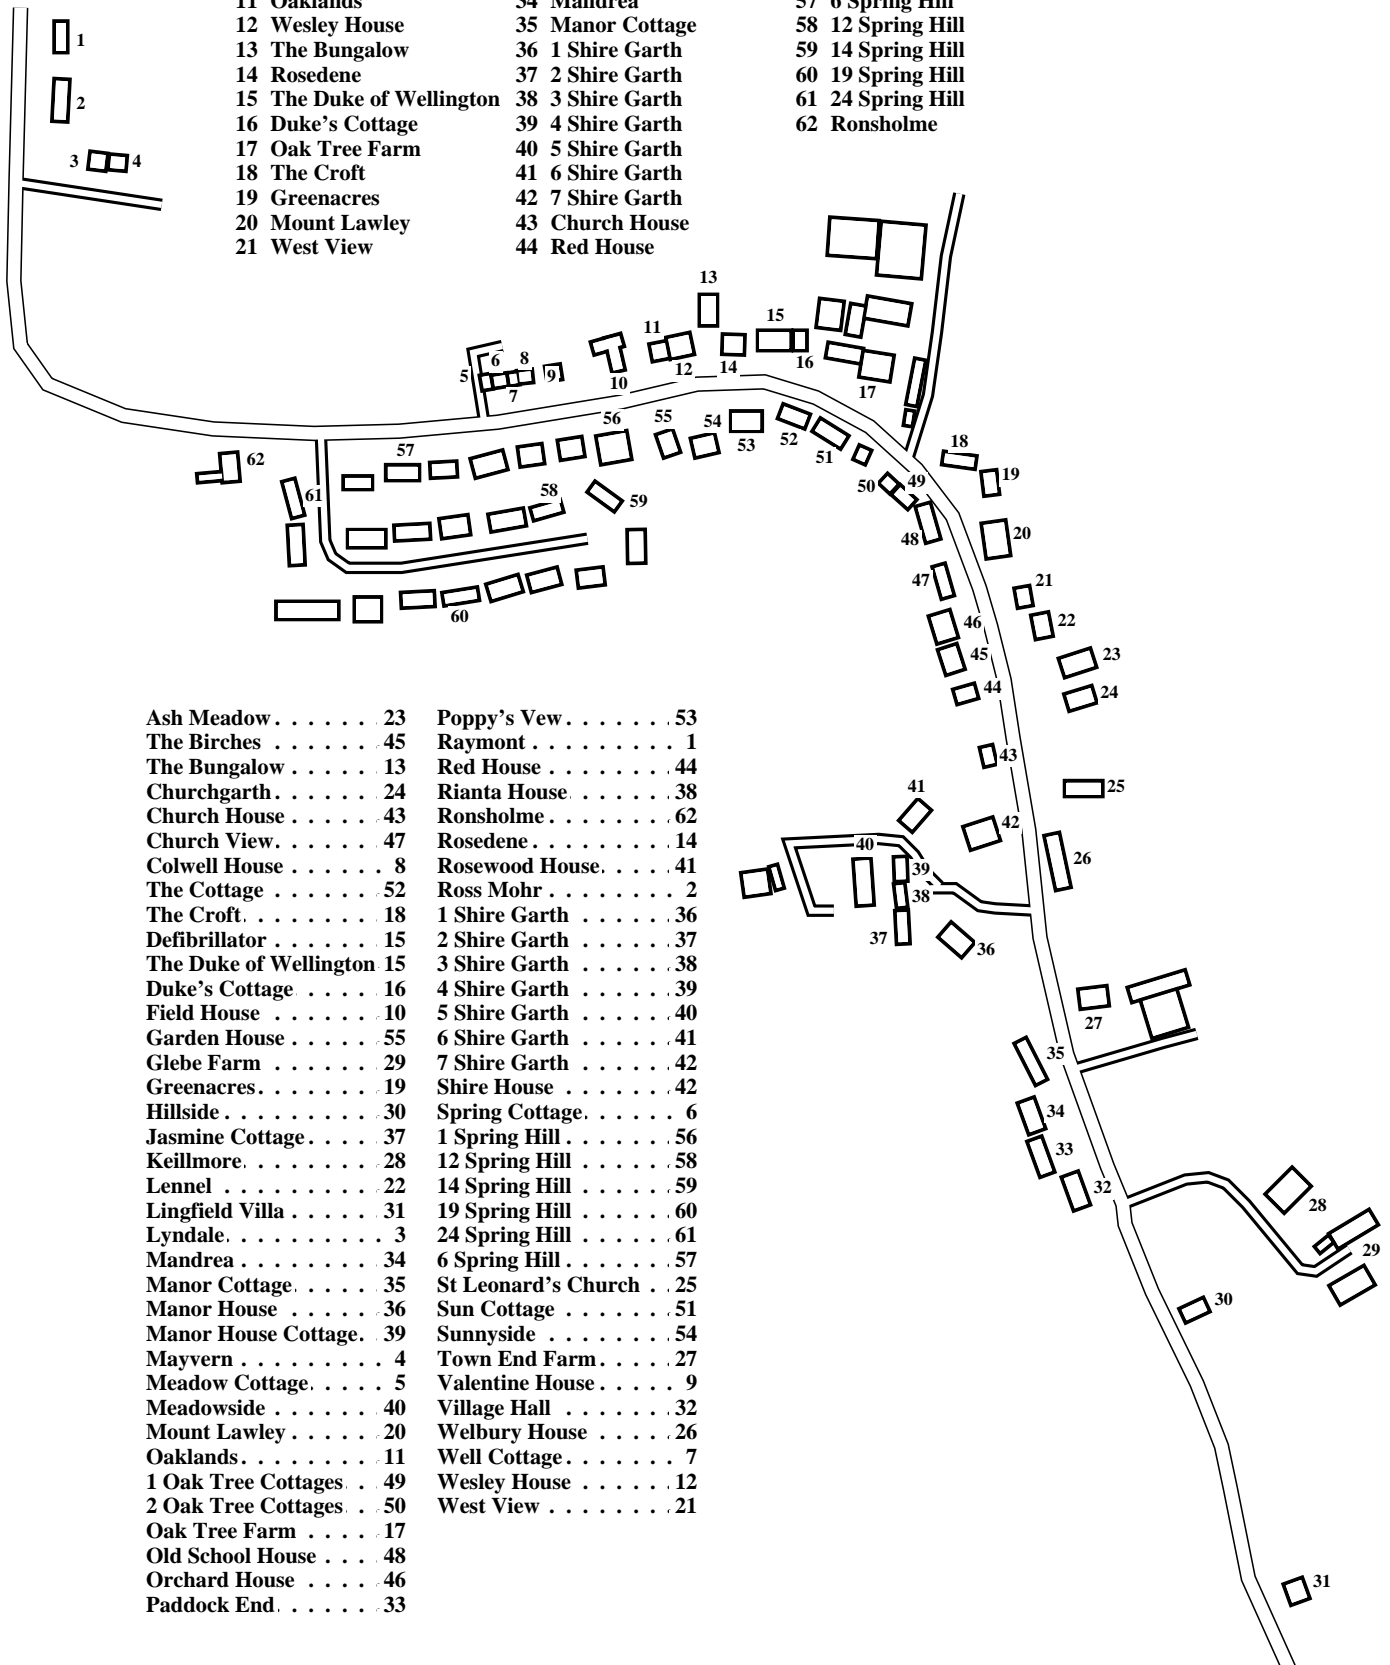

Welbury

- 1 Raymont
- 2 Ross Mohr
- 3 Lyndale
- 4 Mayvern
- 5 Meadow Cottage
- 6 Spring Cottage
- 7 Well Cottage
- 8 Colwell House
- 9 Valentine House
- 10 Field House
- 11 Oaklands
- 12 Wesley House
- 13 The Bungalow
- 14 Rosedene
- 15 The Duke of Wellington
- 16 Duke's Cottage
- 17 Oak Tree Farm
- 18 The Croft
- 19 Greenacres
- 20 Mount Lawley
- 21 West View

- 22 Lennel
- 23 Ash Meadow
- 24 Churchgarth
- 25 St Leonard's Church
- 26 Welbury House
- 27 Town End Farm
- 28 Keillmore
- 29 Glebe Farm
- 30 Hillside
- 31 Lingfield Villa
- 32 Village Hall
- 33 Paddock End
- 34 Mandrea
- 35 Manor Cottage
- 36 1 Shire Garth
- 37 2 Shire Garth
- 38 3 Shire Garth
- 39 4 Shire Garth
- 40 5 Shire Garth
- 41 6 Shire Garth
- 42 7 Shire Garth
- 43 Church House
- 44 Red House

- 45 The Birches
- 46 Orchard House
- 47 Church View
- 48 Old School House
- 49 1 Oak Tree Cottages
- 50 2 Oak Tree Cottages
- 51 Sun Cottage
- 52 The Cottage
- 53 Poppy's Vew
- 54 Sunnyside
- 55 Garden House
- 56 1 Spring Hill
- 57 6 Spring Hill
- 58 12 Spring Hill
- 59 14 Spring Hill
- 60 19 Spring Hill
- 61 24 Spring Hill
- 62 Ronsholme