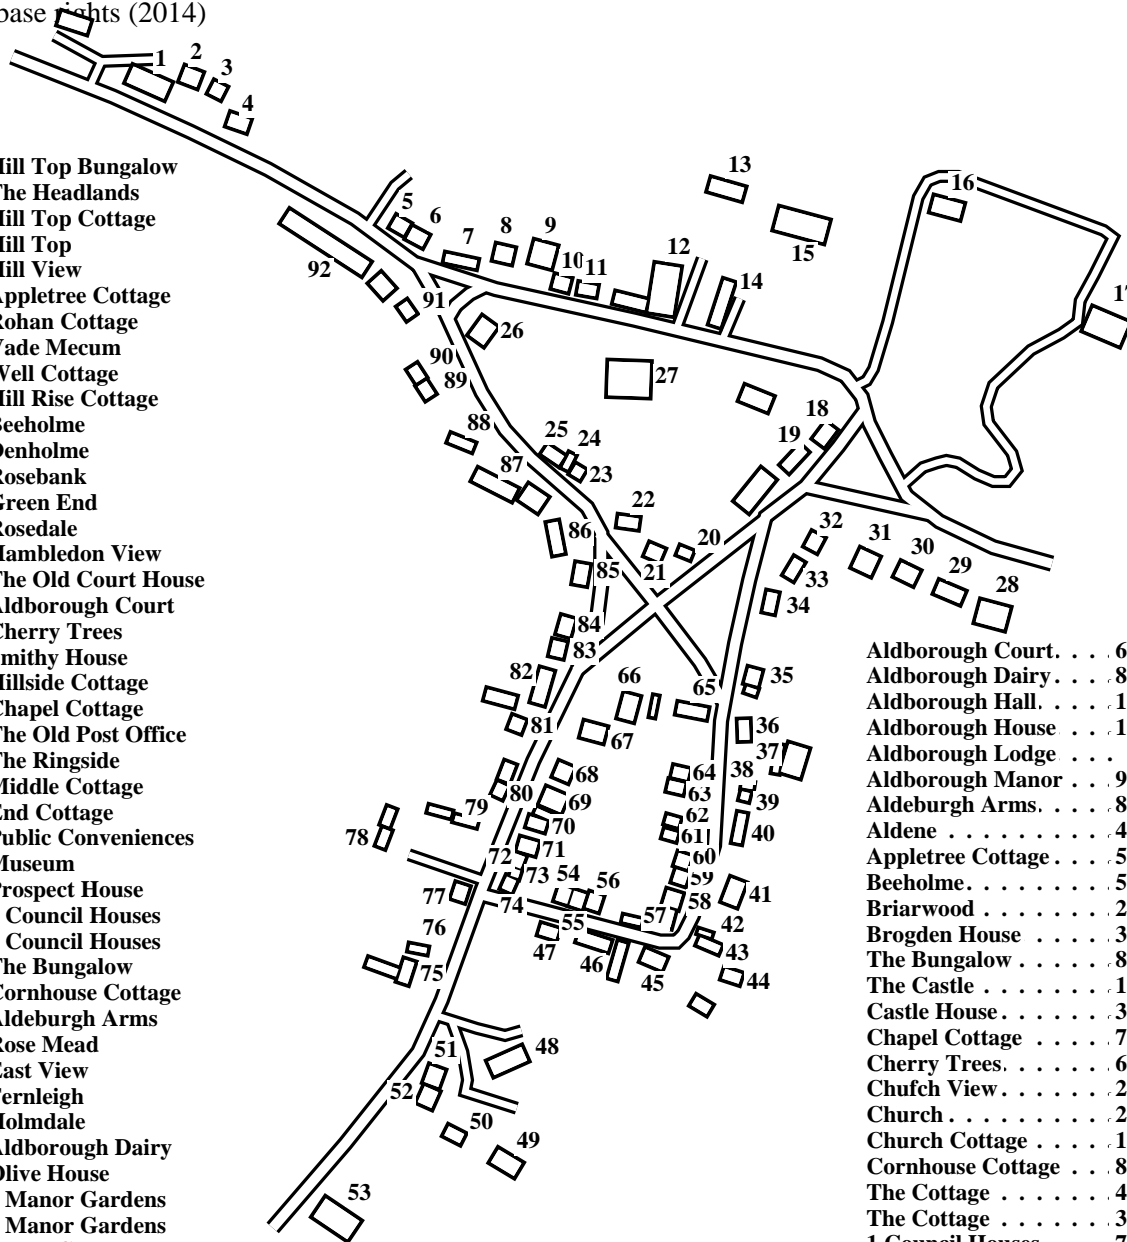

Aldborough

Caution: This map has not yet been checked by residents.
There may be errors and omissions.

- 1 Aldborough Lodge
- 2 Laurel House
- 3 The Firs
- 4 Little Ings House
- 5 Manor Farm
- 6 Gardener's Cottage
- 7 Manor Cottage
- 8 Woodburn
- 9 Domines Lodge
- 10 Pear Tree House
- 11 Glebe Cottage
- 12 Ship Inn
- 13 Severus House
- 14 The Castle
- 15 Hall Farm
- 16 Aldborough House
- 17 Aldborough Hall
- 18 Church Cottage
- 19 Grayling House
- 20 The Nook
- 21 Sunnyside
- 22 Hazeldene
- 23 Chufch View
- 24 Dairy Cottage
- 25 White House
- 26 Institute
- 27 St Andrew's Church
- 28 Briarwood
- 29 Lyndene
- 30 Stonehaven
- 31 Ravenswood
- 32 Brogden House
- 33 Green Lea
- 34 Rose Cottage
- 35 Castle House
- 36 Old Castle House
- 37 Hall Farm
- 38 Helm Cottage
- 39 The Cottage
- 40 The Old Barn
- 41 Village Farm
- 42 The Cottage
- 43 Fair View
- 44 Studforth House
- 45 Studforth Farm
- 46 Hill Top House
- 47 Aldene
- 48 South Gate Lodge
- 49 Hill Top Bungalow
- 50 The Headlands
- 51 Hill Top Cottage
- 52 Hill Top
- 53 Hill View
- 54 Appletree Cottage
- 55 Rohan Cottage
- 56 Vade Mecum
- 57 Well Cottage
- 58 Hill Rise Cottage
- 59 Beeholme
- 60 Denholme
- 61 Rosebank
- 62 Green End
- 63 Rosedale
- 64 Hambledon View
- 65 The Old Court House
- 66 Aldborough Court
- 67 Cherry Trees
- 68 Smithy House
- 69 Hillside Cottage
- 70 Chapel Cottage
- 71 The Old Post Office
- 72 The Ringside
- 73 Middle Cottage
- 74 End Cottage
- 75 Public Conveniences
- 76 Museum
- 77 Prospect House
- 78 4 Council Houses
- 79 1 Council Houses
- 80 The Bungalow
- 81 Cornhouse Cottage
- 82 Aldeburgh Arms
- 83 Rose Mead
- 84 East View
- 85 Fernleigh
- 86 Holmdale
- 87 Aldborough Dairy
- 88 Olive House
- 89 1 Manor Gardens
- 90 2 Manor Gardens
- 91 Stable Cottage
- 92 Aldborough Manor