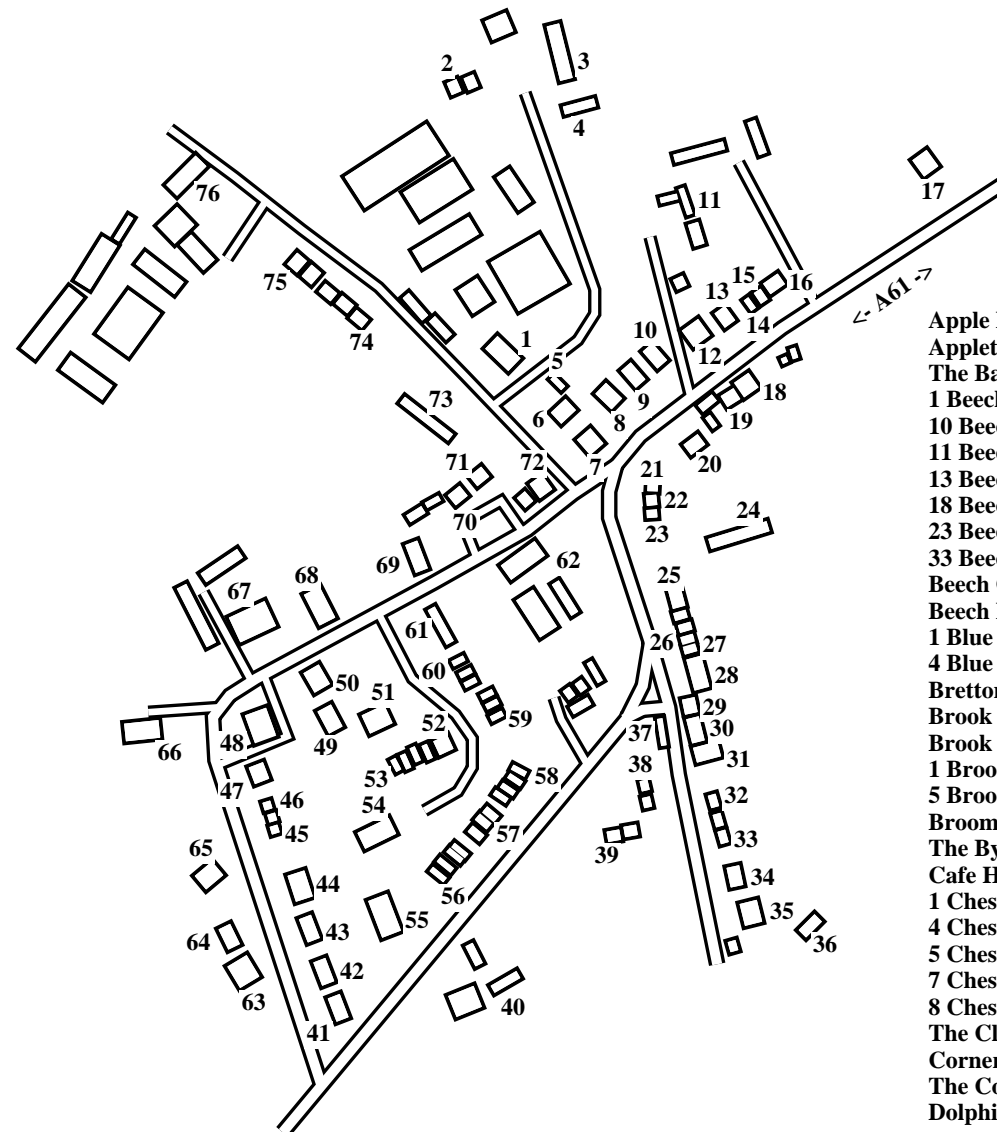

Baldersby

Caution: This map has not yet been checked by residents.
There may be errors and omissions.

- 1 Brook House
- 2 Tannary Yard Cottages
- 3 Mill Cottage
- 4 Apple Barn
- 5 The Barn
- 6 Newmur
- 7 Old Post Office House
- 8 The Roweans
- 9 Valhalla
- 10 Vallorbe
- 11 The Orchard
- 12 Philbeach
- 13 Lowood
- 14 Little Cottage
- 15 The Cottage
- 16 Pindi Cottage
- 17 Redcote
- 18 The Cloche Garden
- 19 Cafe House
- 20 Tumbleweeds
- 21 Appletree Cottage
- 22 Elm Cottages
- 23 The Byres
- 24 Sheila's Cottage
- 25 1 Blue Row
- 26 4 Blue Row
- 27 Fern Cottage
- 28 The Forge
- 29 Rose Cottage
- 30 Jasmine Cottage
- 31 The Old Joiners Shop
- 32 5 Chestnut Grove
- 33 7 Chestnut Grove
- 34 8 Chestnut Grove
- 35 Walnut End
- 36 Pavilion
- 37 The Smithy
- 38 1 Chestnut Grove
- 39 4 Chestnut Grove
- 40 The Hill
- 41 Cornerways
- 42 Jubilee Garth
- 43 Broom Cottage
- 44 White Gates
- 45 1 West End Cottages
- 46 3 West End Cottages
- 47 Stoneleigh
- 48 Beech Garth
- 49 The Paddock
- 50 Goose Cottage
- 51 Shadowstones
- 52 10 Beech Close
- 53 18 Beech Close
- 54 Garth House
- 55 Holly Lodge
- 56 33 Beech Close
- 57 23 Beech Close
- 58 13 Beech Close
- 59 11 Beech Close
- 60 1 Beech Close
- 61 Beech House
- 62 Downe
- 63 Shangri-La
- 64 Dunelm
- 65 Newholme
- 66 Westholme
- 67 Liberty Hall
- 68 Old Willow
- 69 Bretton House
- 70 Foxfield
- 71 Dolphin House
- 72 Rose Villa
- 73 Brook House
- 74 5 Brookside
- 75 1 Brookside
- 76 Northend Farm