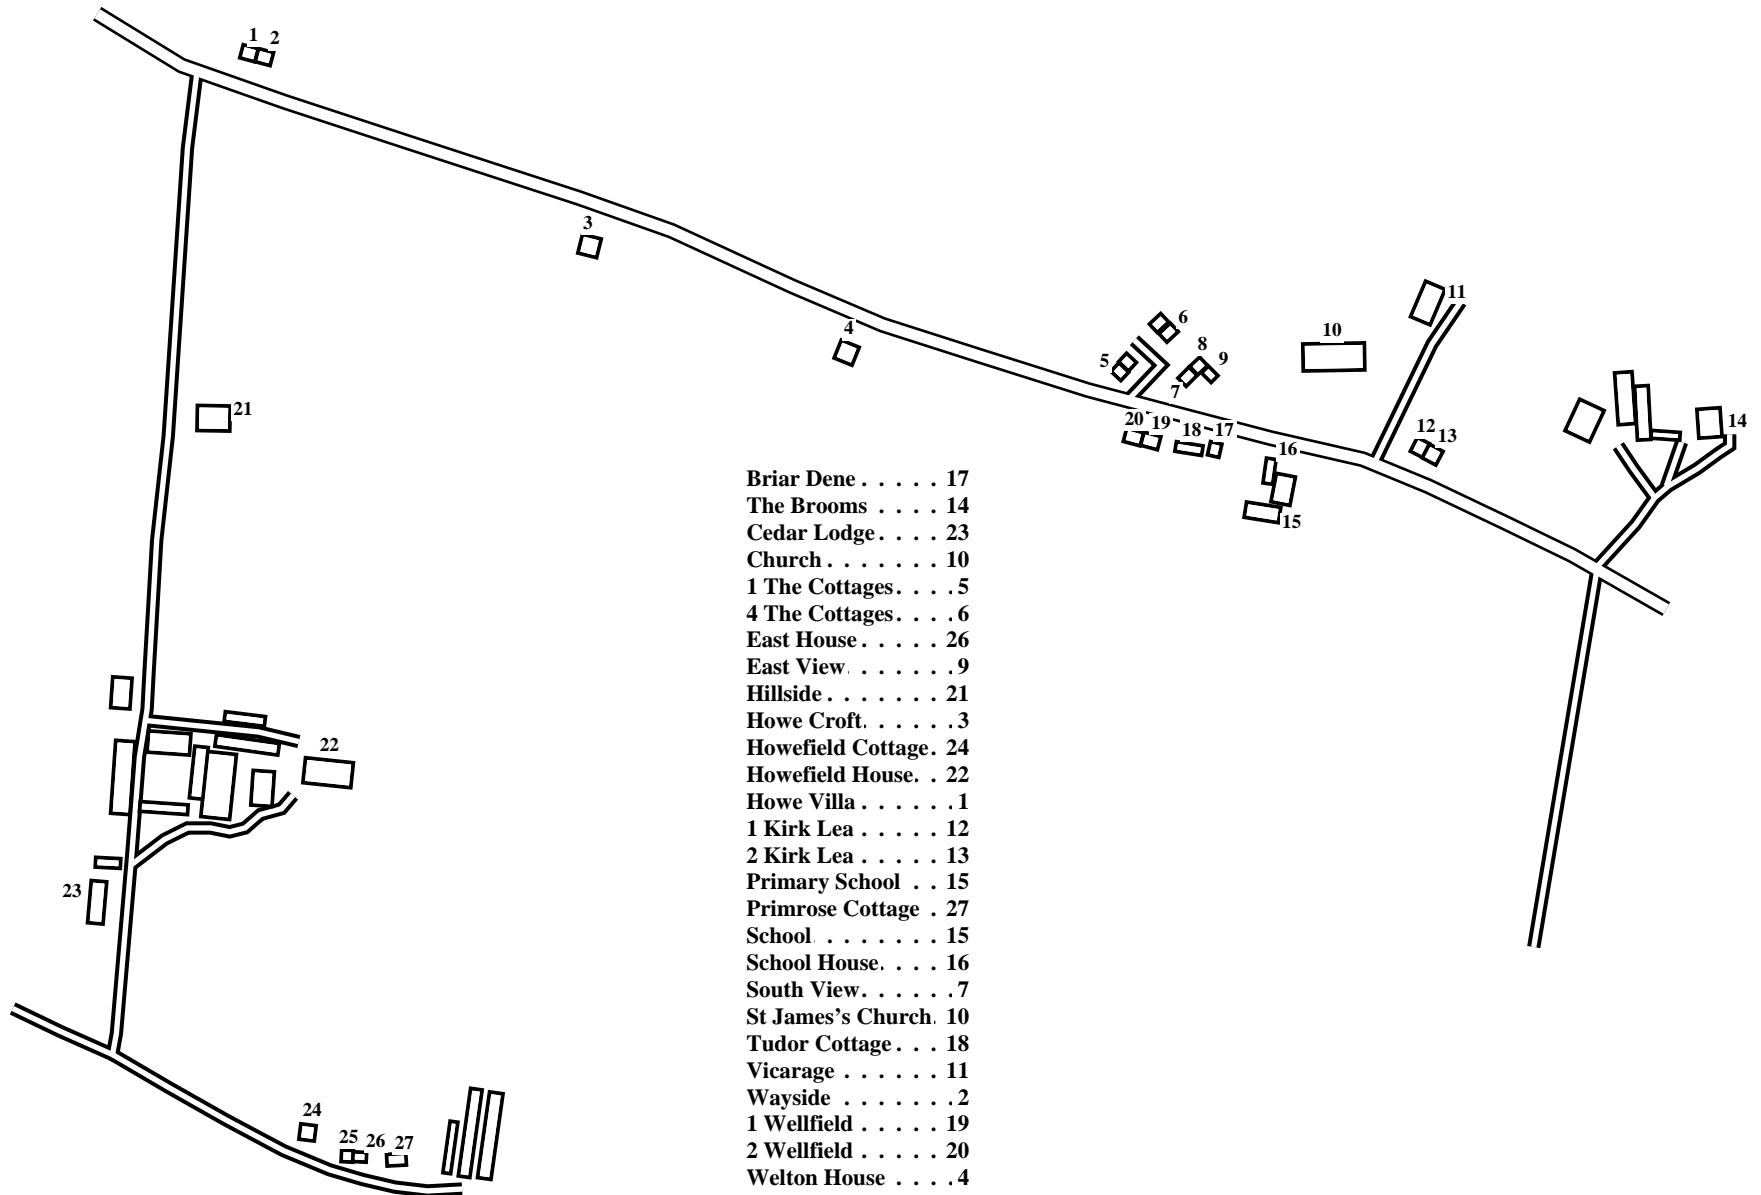

# Baldersby St James

Caution: This map has not yet been checked by residents.  
There may be errors and omissions.

- 1 Howe Villa
- 2 Wayside
- 3 Howe Croft
- 4 Welton House
- 5 1 The Cottages
- 6 4 The Cottages
- 7 South View
- 8 West View
- 9 East View
- 10 St James's Church
- 11 Vicarage
- 12 1 Kirk Lea
- 13 2 Kirk Lea
- 14 The Brooms
- 15 Primary School
- 16 School House
- 17 Briar Dene
- 18 Tudor Cottage
- 19 1 Wellfield
- 20 2 Wellfield
- 21 Hillside
- 22 Howefield House
- 23 Cedar Lodge
- 24 Howefield Cottage
- 25 West House
- 26 East House
- 27 Primrose Cottage

- Briar Dene . . . . . 17
- The Brooms . . . . . 14
- Cedar Lodge. . . . . 23
- Church . . . . . 10
- 1 The Cottages. . . . . 5
- 4 The Cottages. . . . . 6
- East House . . . . . 26
- East View. . . . . 9
- Hillside . . . . . 21
- Howe Croft. . . . . 3
- Howefield Cottage. 24
- Howefield House. . 22
- Howe Villa . . . . . 1
- 1 Kirk Lea . . . . . 12
- 2 Kirk Lea . . . . . 13
- Primary School . . 15
- Primrose Cottage . 27
- School . . . . . 15
- School House. . . . 16
- South View. . . . . 7
- St James's Church. 10
- Tudor Cottage. . . 18
- Vicarage . . . . . 11
- Wayside . . . . . 2
- 1 Wellfield . . . . . 19
- 2 Wellfield . . . . . 20
- Welton House . . . . 4
- West House. . . . . 25
- West View . . . . . 8