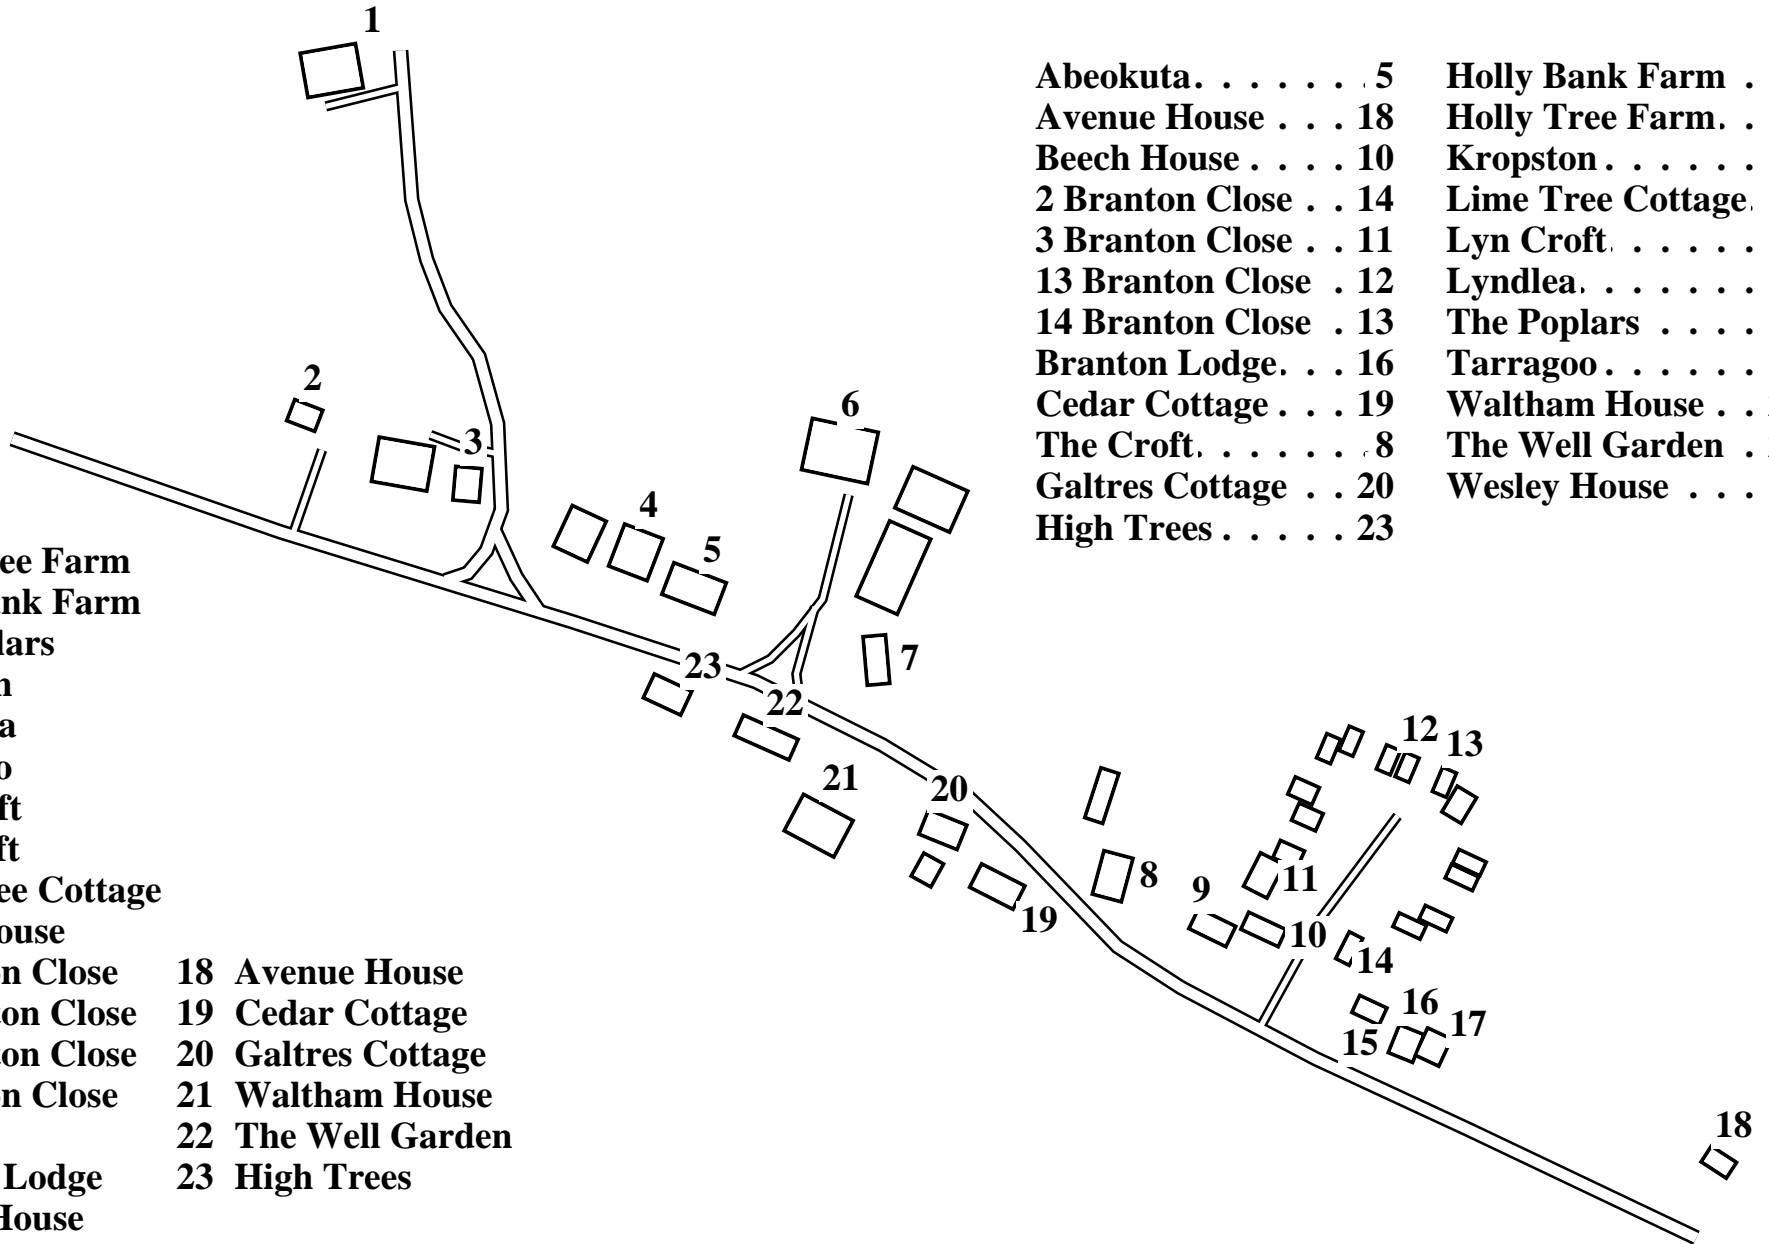

Branton Green

Caution: This map has not yet been checked by residents.
 There may be errors and omissions.

Abeokuta 5	Holly Bank Farm . . . 2
Avenue House . . . 18	Holly Tree Farm. . . 1
Beech House 10	Kropston 4
2 Branton Close . . 14	Lime Tree Cottage. . 9
3 Branton Close . . 11	Lyn Croft. 7
13 Branton Close . 12	Lyndlea. 15
14 Branton Close . 13	The Poplars 3
Branton Lodge. . . 16	Tarragoo 6
Cedar Cottage . . . 19	Waltham House . . 21
The Croft. 8	The Well Garden . 22
Galtres Cottage . . 20	Wesley House . . . 17
High Trees 23	

- | | |
|---------------------|--------------------|
| 1 Holly Tree Farm | |
| 2 Holly Bank Farm | |
| 3 The Poplars | |
| 4 Kropston | |
| 5 Abeokuta | |
| 6 Tarragoo | |
| 7 Lyn Croft | |
| 8 The Croft | |
| 9 Lime Tree Cottage | |
| 10 Beech House | |
| 11 3 Branton Close | 18 Avenue House |
| 12 13 Branton Close | 19 Cedar Cottage |
| 13 14 Branton Close | 20 Galtres Cottage |
| 14 2 Branton Close | 21 Waltham House |
| 15 Lyndlea | 22 The Well Garden |
| 16 Branton Lodge | 23 High Trees |
| 17 Wesley House | |