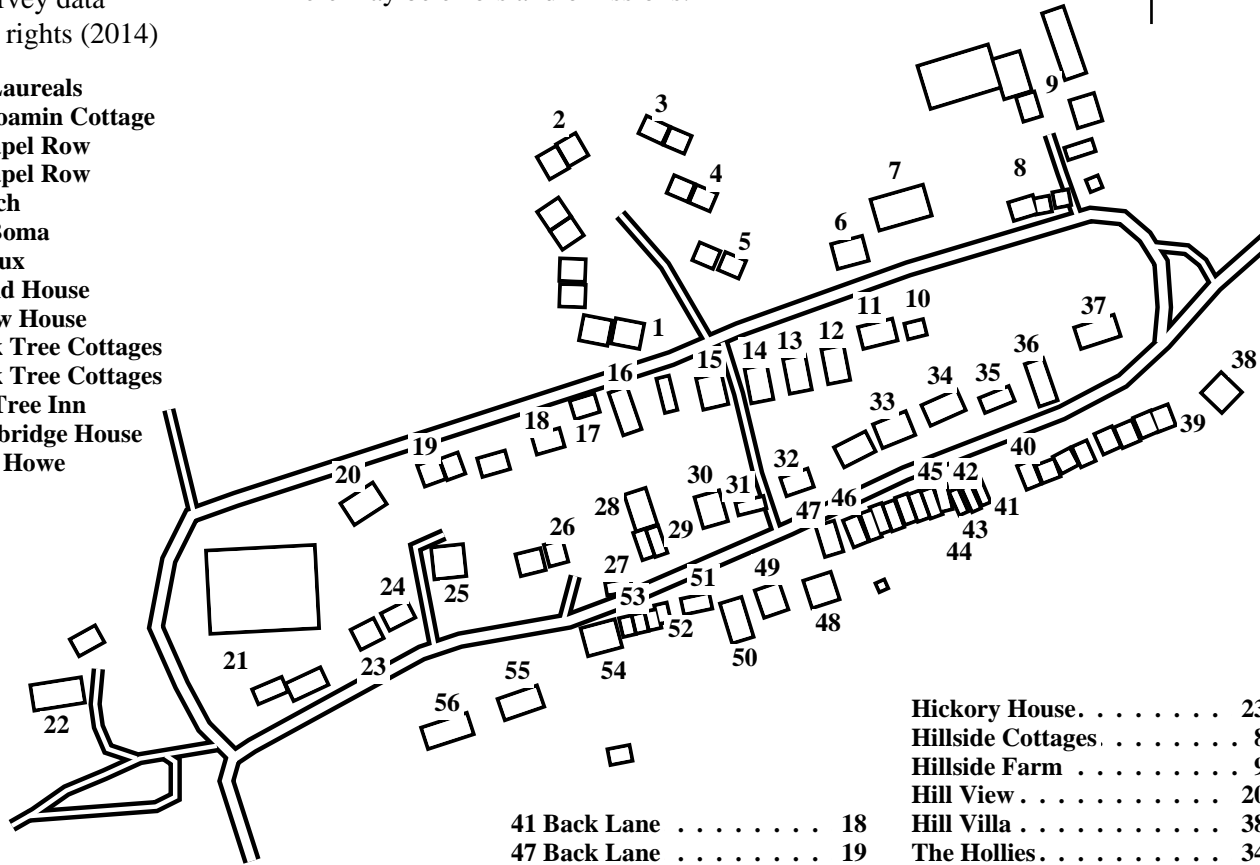

Copt Hewick

Caution: This map has not yet been checked by residents.
There may be errors and omissions.

- 1 7 Vale View
- 2 14 Vale View
- 3 6 Vale View
- 4 3 Vale View
- 5 1 Vale View
- 6 Prospect House
- 7 Oakwell House
- 8 Hillside Cottages
- 9 Hillside Farm
- 10 Casa Soleada
- 11 Lindholme
- 12 Stoneleigh
- 13 Chatsworth
- 14 Beeches
- 15 Ilex
- 16 Levens
- 17 Primrose Villa
- 18 41 Back Lane
- 19 47 Back Lane
- 20 Hill View
- 21 Corner Farm
- 22 Kinver Hill
- 23 Hickory House
- 24 The Wickets
- 25 Manor Farm
- 26 The Mount Cottage
- 27 The Old Smithy
- 28 Primrose Cottage
- 29 South View
- 30 Holly Cottage
- 31 Rose Cottage
- 32 Beeches
- 33 The Swallows
- 34 The Hollies
- 35 Pinewood
- 36 Hall
- 37 Church of the Holy Innocents
- 38 Hill Villa
- 39 8 Church Row
- 40 1 Church Row
- 41 Rossendale
- 42 North View
- 43 The Laureals
- 44 Dunroamin Cottage
- 45 7 Chapel Row
- 46 1 Chapel Row
- 47 Church
- 48 The Boma
- 49 Jervaux
- 50 Byland House
- 51 Yellow House
- 52 1 Oak Tree Cottages
- 53 3 Oak Tree Cottages
- 54 Oak Tree Inn
- 55 Slakebridge House
- 56 Holly Howe

- 41 Back Lane 18
- 47 Back Lane 19
- Beeches 32
- Beeches 14
- The Boma 48
- Byland House 50
- Casa Soleada 10
- 1 Chapel Row 46
- 7 Chapel Row 45
- Chatsworth 13
- Church 47
- Church of the Holy Innocents 37
- 1 Church Row 40
- 8 Church Row 39
- Corner Farm 21
- Dunroamin Cottage 44
- Hall 36

- Hickory House 23
- Hillside Cottages 8
- Hillside Farm 9
- Hill View 20
- Hill Villa 38
- The Hollies 34
- Holly Cottage 30
- Holly Howe 56
- Ilex 15
- Jervaux 49
- Kinver Hill 22
- The Laureals 43
- Levens 16
- Lindholme 11
- Manor Farm 25
- The Mount Cottage 26
- North View 42
- 1 Oak Tree Cottages 52
- 3 Oak Tree Cottages 53
- Oak Tree Inn 54
- Oakwell House 7