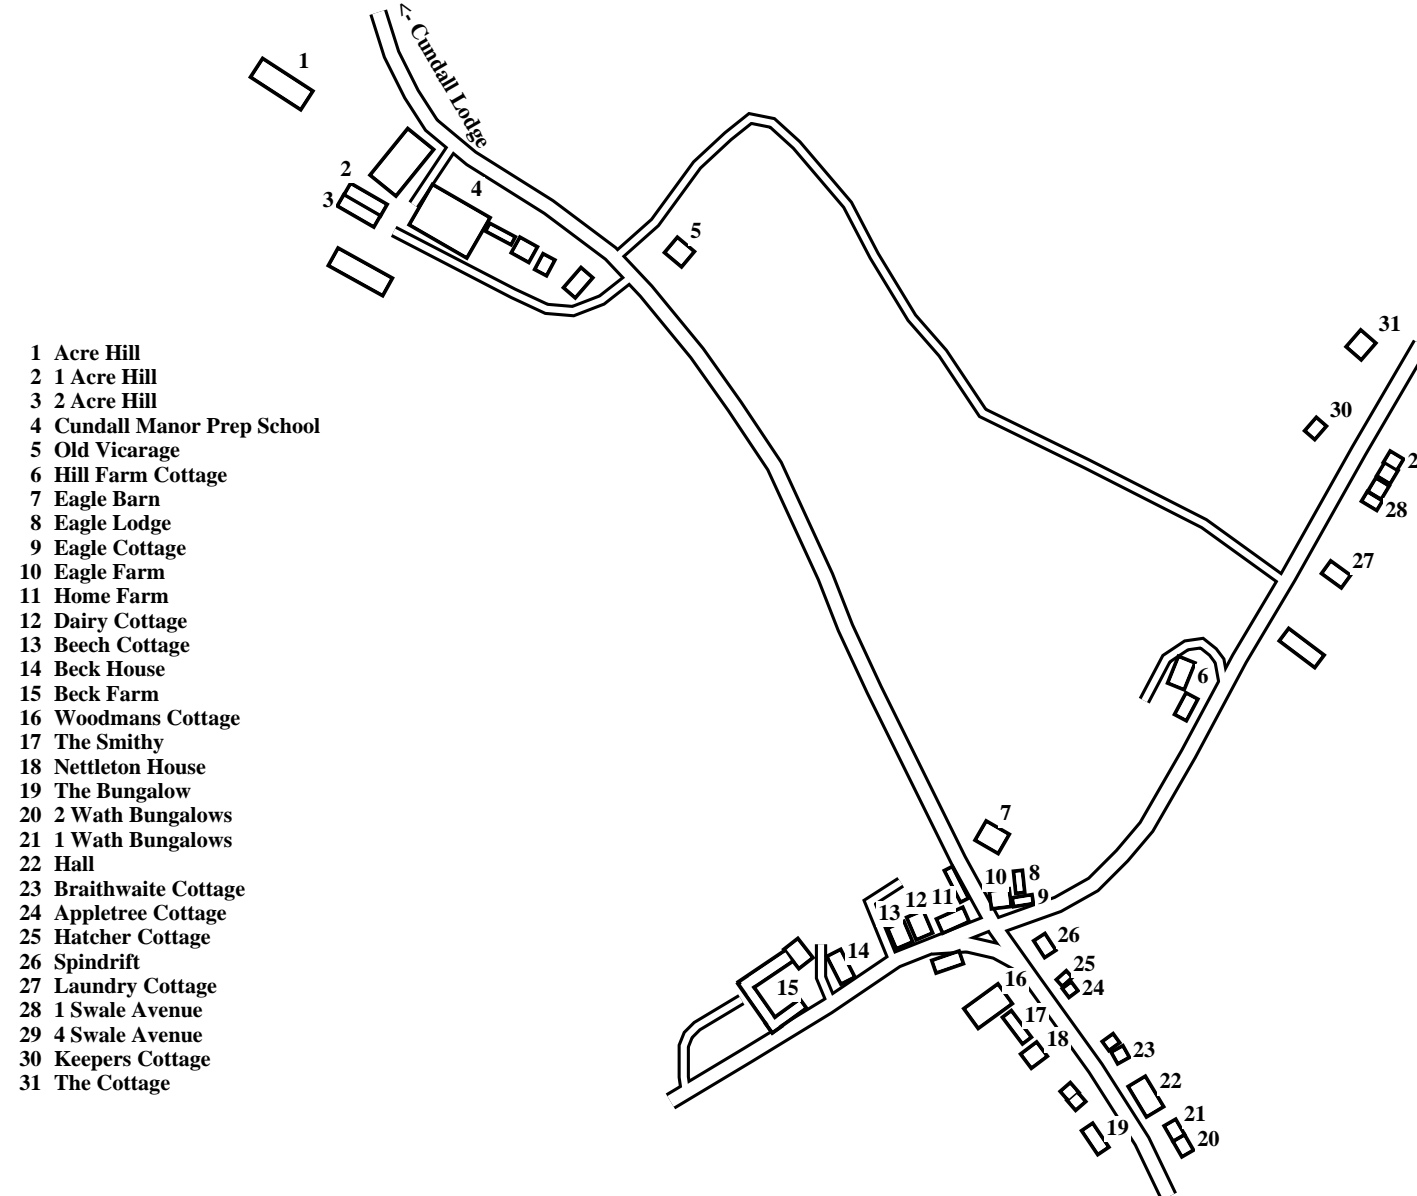

Cundall

Caution: This map has not yet been checked by residents.
There may be errors and omissions.

- 1 Acre Hill
- 2 1 Acre Hill
- 3 2 Acre Hill
- 4 Cundall Manor Prep School
- 5 Old Vicarage
- 6 Hill Farm Cottage
- 7 Eagle Barn
- 8 Eagle Lodge
- 9 Eagle Cottage
- 10 Eagle Farm
- 11 Home Farm
- 12 Dairy Cottage
- 13 Beech Cottage
- 14 Beck House
- 15 Beck Farm
- 16 Woodmans Cottage
- 17 The Smithy
- 18 Nettleton House
- 19 The Bungalow
- 20 2 Wath Bungalows
- 21 1 Wath Bungalows
- 22 Hall
- 23 Braithwaite Cottage
- 24 Appletree Cottage
- 25 Hatcher Cottage
- 26 Spindrifft
- 27 Laundry Cottage
- 28 1 Swale Avenue
- 29 4 Swale Avenue
- 30 Keepers Cottage
- 31 The Cottage

- Acre Hill 1
- 1 Acre Hill 2
- 2 Acre Hill 3
- Appletree Cottage 24
- Beck Farm 15
- Beck House 14
- Beech Cottage 13
- Braithwaite Cottage 23
- The Bungalow 19
- The Cottage 31
- Cundall Manor Prep School 4
- Dairy Cottage 12
- Eagle Barn 7
- Eagle Cottage 9
- Eagle Farm 10
- Eagle Lodge 8
- Hall 22
- Hatcher Cottage 25
- Hill Farm Cottage 6
- Home Farm 11
- Keepers Cottage 30
- Laundry Cottage 27
- Nettleton House 18
- Old Vicarage 5
- School 4
- The Smithy 17
- Spindrifft 26
- 1 Swale Avenue 28
- 4 Swale Avenue 29
- 1 Wath Bungalows 21
- 2 Wath Bungalows 20
- Woodmans Cottage 16