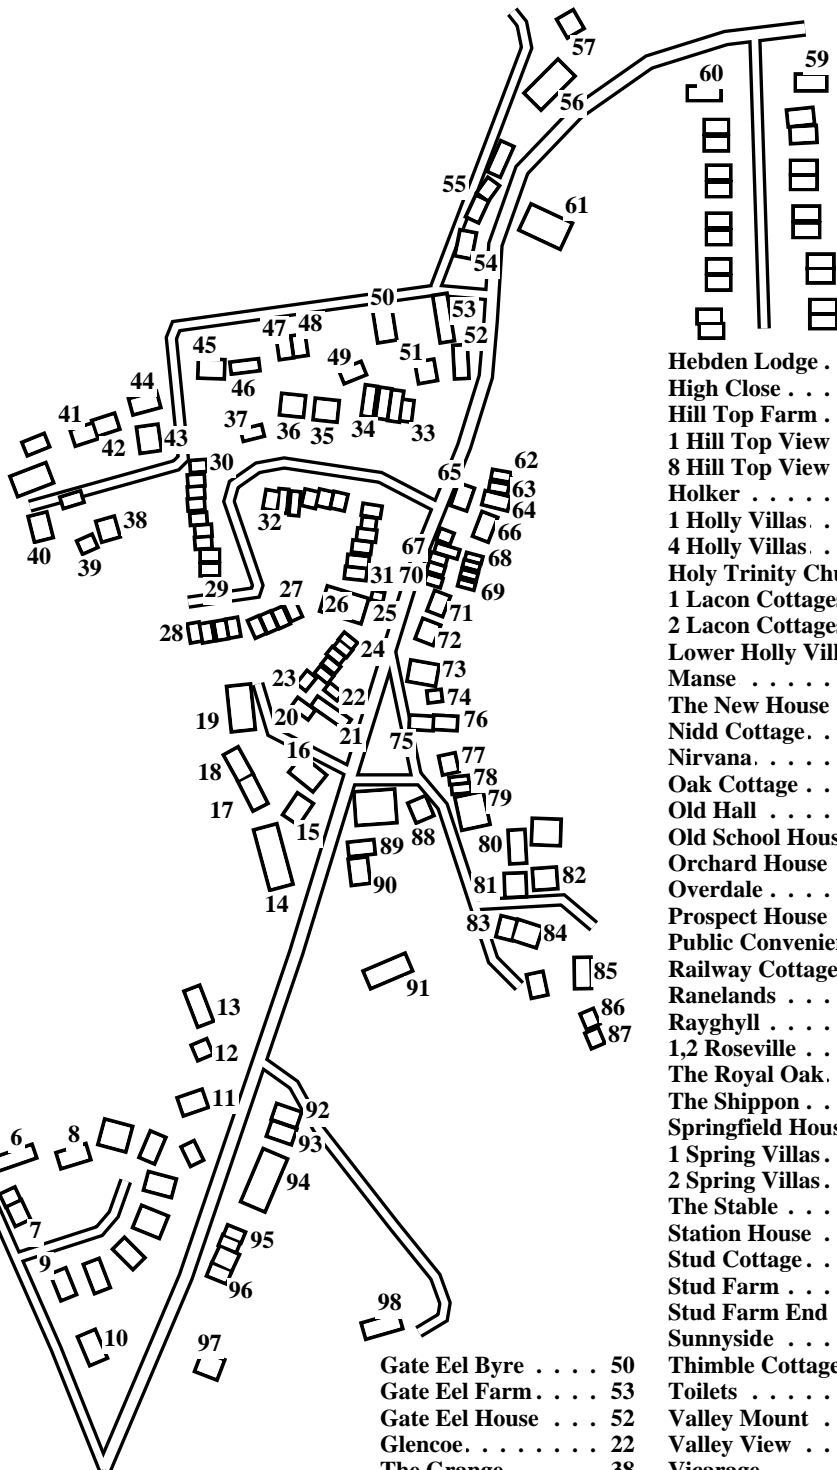

Dacre Banks

Caution: This map has not yet been checked by residents.

There may be errors and omissions.

© Crown copyright & database rights (2014)

- 1 Hill Top Farm
- 2 Valley Mount
- 3 Ranelands
- 4 Old School House
- 5 Valley View
- 6 Armathwaite House
- 7 Prospect House
- 8 8 Hill Top View
- 9 1 Hill Top View
- 10 High Close
- 11 Hebden Lodge
- 12 Overdale
- 13 Four Acres
- 14 Station House
- 15 Witsend
- 16 The Conifers
- 17 Brinham View
- 18 Sunnyside
- 19 Engine House
- 20 Thimble Cottage
- 21 Bank House
- 22 Glencoe
- 23 Courtyard Cottage
- 24 5 Grange Terrace
- 25 Public Conveniences
- 26 Health Centre
- 27 29 Grange Road
- 28 25 Grange Road
- 29 21 Grange Road
- 30 13 Grange Road
- 31 1 Grange Road
- 32 12 Grange Road
- 33 1 Holly Villas
- 34 4 Holly Villas
- 35 Lower Holly Villa
- 36 Willow Croft
- 37 Railway Cottage
- 38 The Grange
- 39 The Coach House
- 40 The Shippon
- 41 1 Spring Villas
- 42 2 Spring Villas
- 43 Bank Croft
- 44 Alamo
- 45 Chez Nous
- 46 Holker
- 47 Barnside
- 48 Dalriada
- 49 Wolcot
- 50 Gate Eel Byre
- 51 Rayghyll
- 52 Gate Eel House
- 53 Gate Eel Farm
- 54 Nidd Cottage
- 55 Church Hill House
- 56 Weeton House
- 57 Vicarage
- 58 Holy Trinity Church
- 59 1 Church Avenue
- 60 2 Church Avenue
- 61 Garage
- 62 Woodbine Cottage
- 63 Woodbine Villa
- 64 Woodbine House
- 65 Old Hall
- 66 Fell View
- 67 Springfield House
- 68 4 East View
- 69 1 East View
- 70 1 West View
- 71 Bay Tree House
- 72 Fairfield
- 73 Greensyde
- 74 Abbey Ville
- 75 Aingarh
- 76 Ashley House
- 77 Dacre House
- 78 1,2 Roseville
- 79 The Royal Oak
- 80 The Stable
- 81 1 Hartwith View
- 82 2 Hartwith View
- 83 Stud Farm
- 84 Stud Cottage
- 85 Bond End
- 86 1 Lacon Cottages
- 87 2 Lacon Cottages
- 88 Oak Cottage
- 89 The Haning
- 90 The New House
- 91 Orchard House
- 92 Nirvana
- 93 Heathcote
- 94 Greystones
- 95 1 Wellbank
- 96 4 Wellbank
- 97 Well Bank House
- 98 Yorke House