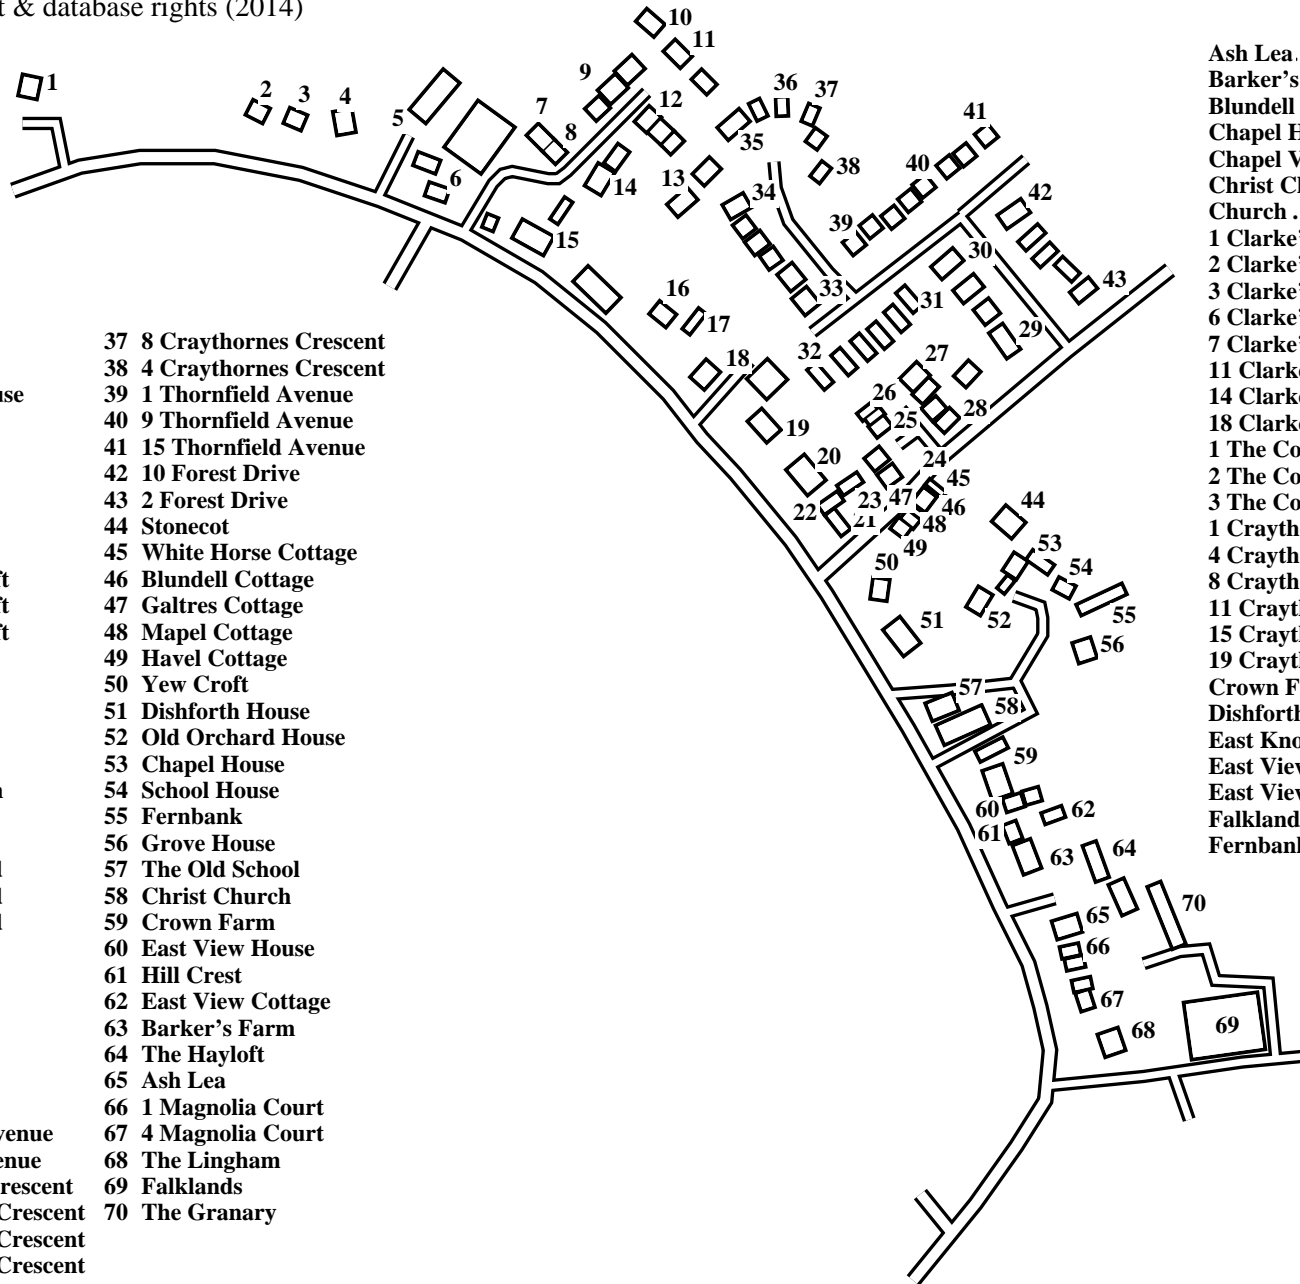

Dishforth (North)

Caution: This map has not yet been checked by residents.
There may be errors and omissions.

- 1 Chapel Villa
- 2 The Haven
- 3 East Knoyle House
- 4 West End
- 5 West End Farm
- 6 Westcott
- 7 1 Clarke's Croft
- 8 3 Clarke's Croft
- 9 7 Clarke's Croft
- 10 11 Clarke's Croft
- 11 18 Clarke's Croft
- 12 14 Clarke's Croft
- 13 6 Clarke's Croft
- 14 2 Clarke's Croft
- 15 Vine House
- 16 Shangri-la
- 17 South Cottage
- 18 Thornfield Farm
- 19 Laurel House
- 20 The Gables
- 21 1 The Courtyard
- 22 2 The Courtyard
- 23 3 The Courtyard
- 24 10 Gables Court
- 25 8 Gables Court
- 26 6 Gables Court
- 27 5 Gables Court
- 28 2 Gables Court
- 29 1 Forest Drive
- 30 7 Forest Drive
- 31 12 Thornfield Avenue
- 32 2 Thornfield Avenue
- 33 1 Craythornes Crescent
- 34 11 Craythornes Crescent
- 35 15 Craythornes Crescent
- 36 19 Craythornes Crescent

- 37 8 Craythornes Crescent
- 38 4 Craythornes Crescent
- 39 1 Thornfield Avenue
- 40 9 Thornfield Avenue
- 41 15 Thornfield Avenue
- 42 10 Forest Drive
- 43 2 Forest Drive
- 44 Stonecot
- 45 White Horse Cottage
- 46 Blundell Cottage
- 47 Galtres Cottage
- 48 Mapel Cottage
- 49 Havel Cottage
- 50 Yew Croft
- 51 Dishforth House
- 52 Old Orchard House
- 53 Chapel House
- 54 School House
- 55 Fernbank
- 56 Grove House
- 57 The Old School
- 58 Christ Church
- 59 Crown Farm
- 60 East View House
- 61 Hill Crest
- 62 East View Cottage
- 63 Barker's Farm
- 64 The Hayloft
- 65 Ash Lea
- 66 1 Magnolia Court
- 67 4 Magnolia Court
- 68 The Lingham
- 69 Falklands
- 70 The Granary