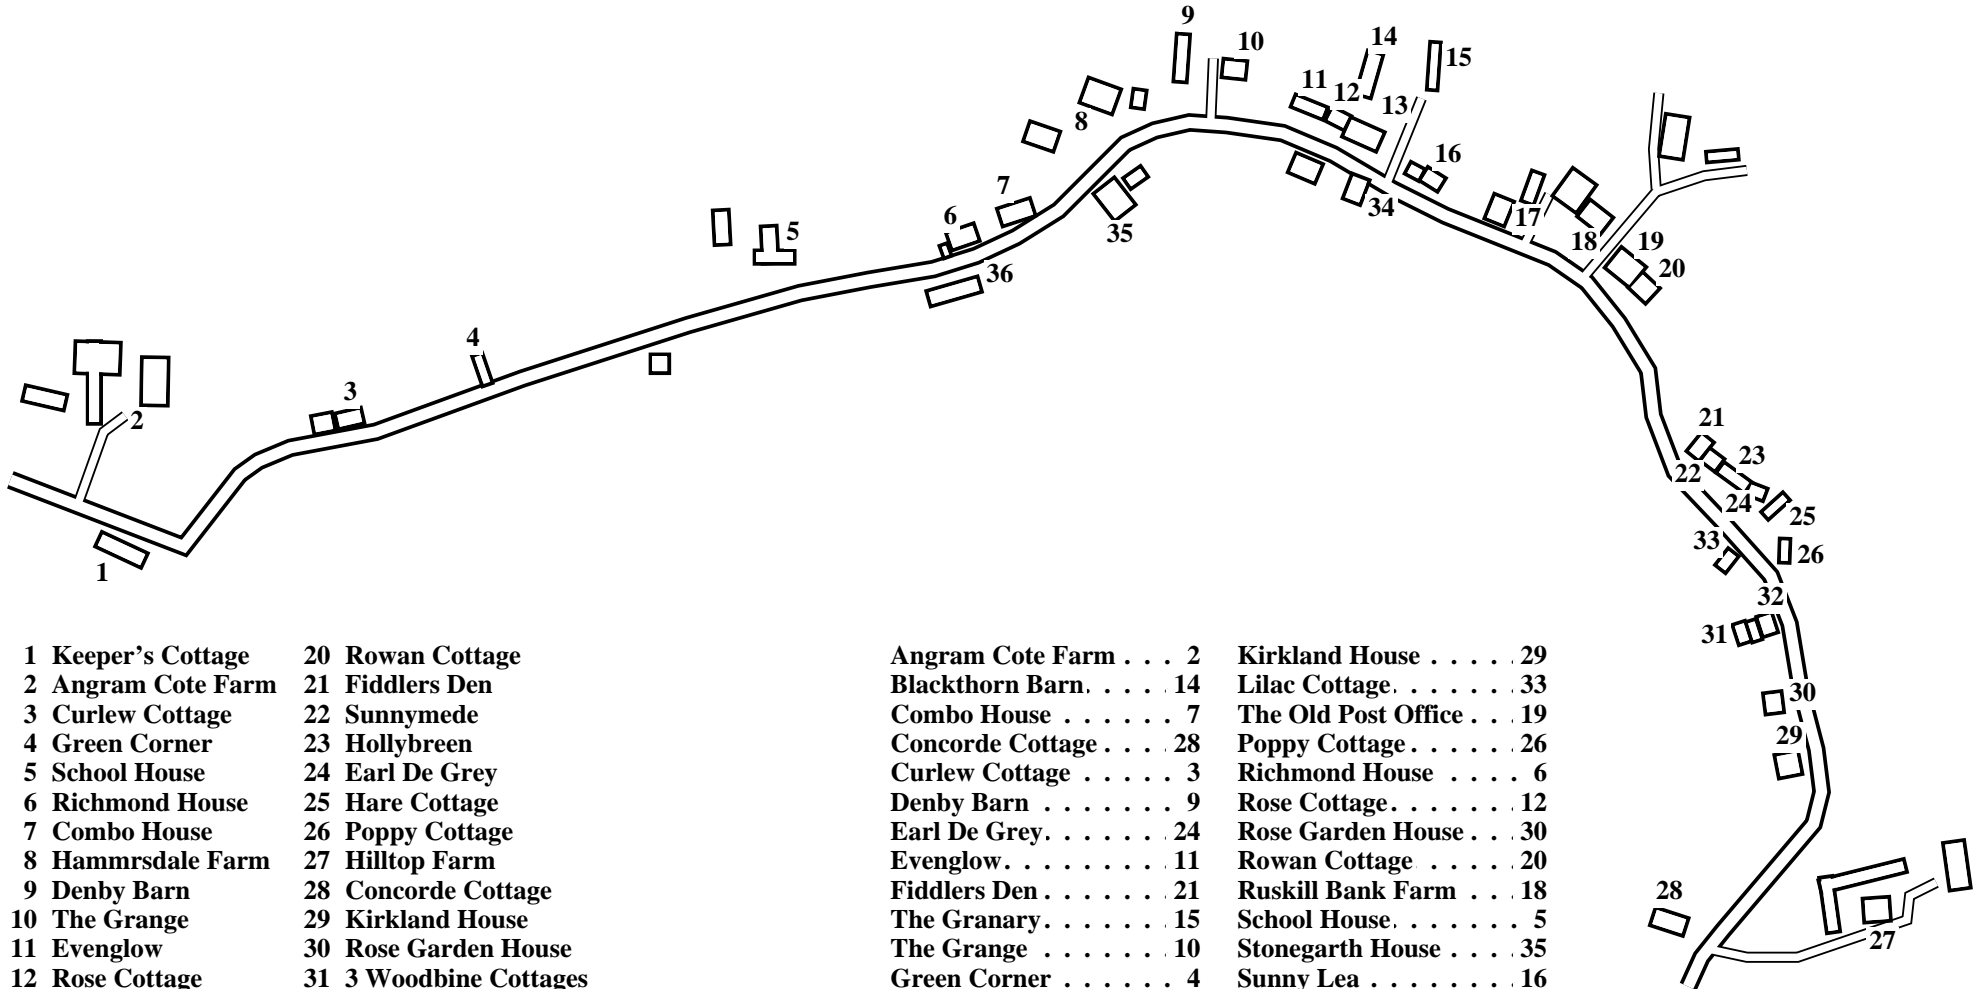

Ellingstring

Caution: This map has not yet been checked by residents.
There may be errors and omissions.

- 1 Keeper's Cottage
- 2 Angram Cote Farm
- 3 Curlew Cottage
- 4 Green Corner
- 5 School House
- 6 Richmond House
- 7 Combo House
- 8 Hammersdale Farm
- 9 Denby Barn
- 10 The Grange
- 11 Evenglow
- 12 Rose Cottage
- 13 Hammersgill Farm
- 14 Blackthorn Barn
- 15 The Granary
- 16 Sunny Lea
- 17 Waterfalls Farm
- 18 Ruskill Bank Farm
- 19 The Old Post Office
- 20 Rowan Cottage
- 21 Fiddlers Den
- 22 Sunnymede
- 23 Hollybreen
- 24 Earl De Grey
- 25 Hare Cottage
- 26 Poppy Cottage
- 27 Hilltop Farm
- 28 Concorde Cottage
- 29 Kirkland House
- 30 Rose Garden House
- 31 3 Woodbine Cottages
- 32 1 Woodbine Cottages
- 33 Lilac Cottage
- 34 Honey Cote
- 35 Stonegarth House
- 36 Swinton Cottage

- Angram Cote Farm 2
- Blackthorn Barn. 14
- Combo House 7
- Concorde Cottage 28
- Curlew Cottage 3
- Denby Barn 9
- Earl De Grey. 24
- Evenglow. 11
- Fiddlers Den 21
- The Granary. 15
- The Grange 10
- Green Corner 4
- Hammersgill Farm . . . 13
- Hammersdale Farm . . . 8
- Hare Cottage. 25
- Hilltop Farm. 27
- Hollybreen 23
- Honey Cote. 34
- Keeper's Cottage 1
- Kirkland House 29
- Lilac Cottage. 33
- The Old Post Office . . . 19
- Poppy Cottage 26
- Richmond House 6
- Rose Cottage. 12
- Rose Garden House . . . 30
- Rowan Cottage 20
- Ruskill Bank Farm . . . 18
- School House. 5
- Stonegarth House 35
- Sunny Lea 16
- Sunnymede. 22
- Swinton Cottage 36
- Waterfalls Farm. 17
- 1 Woodbine Cottages . . . 32
- 3 Woodbine Cottages . . 31