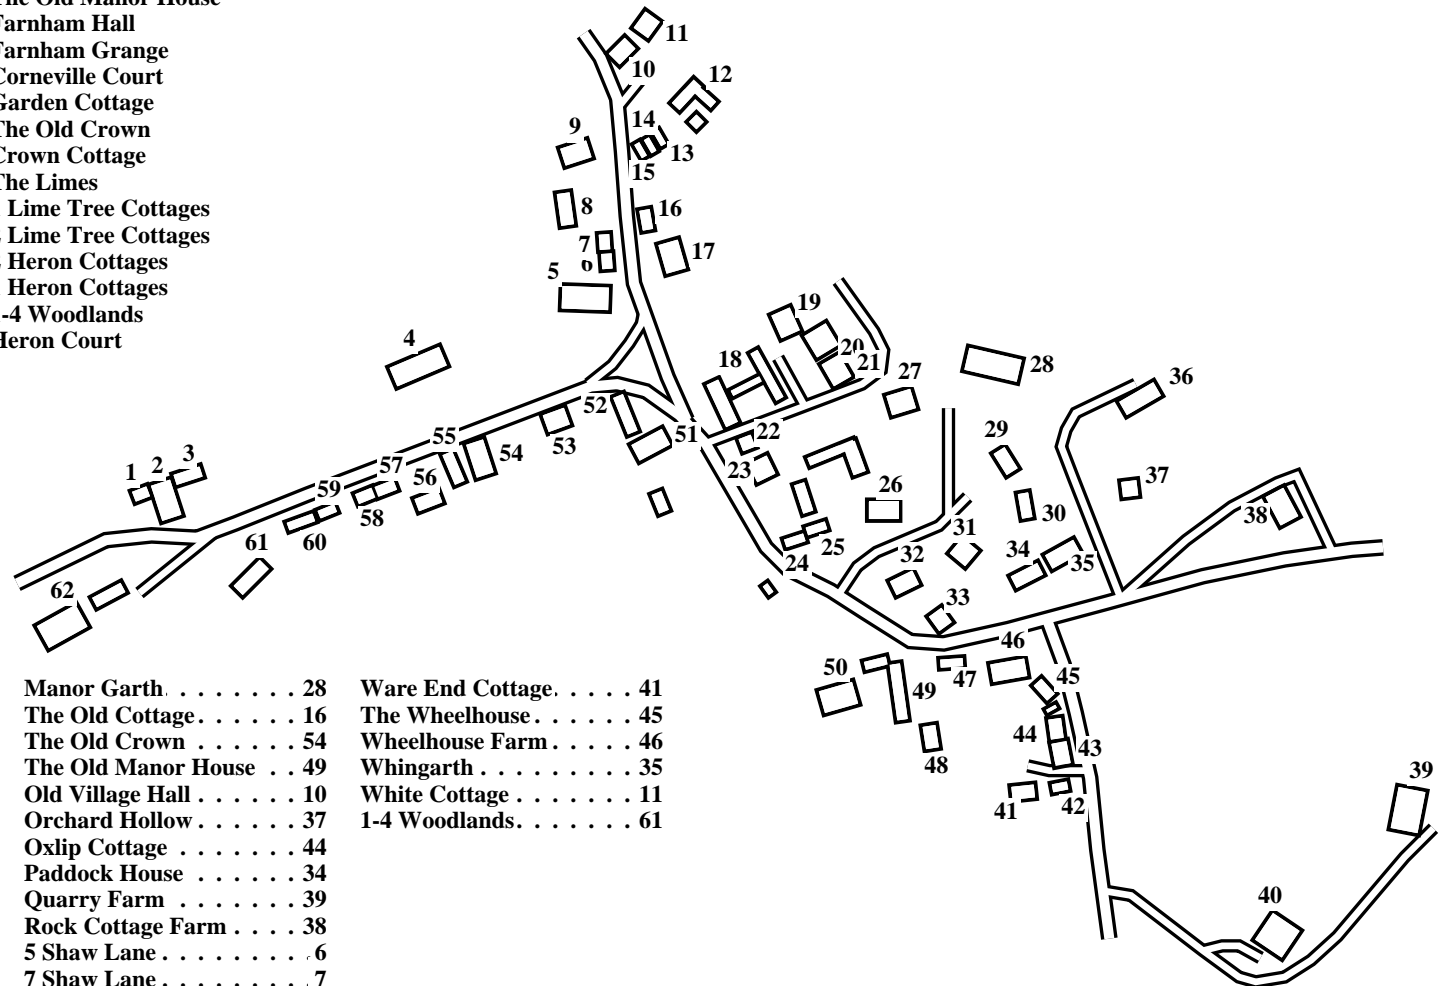

# Farnham

- 1 Clematis Cottage
- 2 The Ford Cottage
- 3 The Ford House
- 4 St Oswald's Church
- 5 Farnham Lodge
- 6 5 Shaw Lane
- 7 7 Shaw Lane
- 8 Low Gables
- 9 Cherry Garth
- 10 Old Village Hall
- 11 White Cottage
- 12 Folly Hill Barn
- 13 Folly Cottage
- 14 Spring Cottage
- 15 3 Branton Court Cottages
- 16 The Old Cottage
- 17 Manor Cottage
- 18 Manor Farm
- 19 1 Manor Court
- 20 2 Manor Court
- 21 3 Manor Court
- 22 4&4A Manor Court
- 23 Farnham House
- 24 Beech Cottage
- 25 Laragh Cottage
- 26 Stonehaven
- 27 Spinney Lodge
- 28 Manor Garth
- 29 4 Beech Close
- 30 3 Beech Close
- 31 Greystones
- 32 Stone House
- 33 Glebe House
- 34 Paddock House
- 35 Whingarth
- 36 Fox House
- 37 Orchard Hollow
- 38 Rock Cottage Farm
- 39 Quarry Farm
- 40 The Bungalow
- 41 Ware End Cottage
- 42 Little Goblins
- 43 Thimble Cottage
- 44 Oxlip Cottage
- 45 The Wheelhouse
- 46 Wheelhouse Farm

- 47 The Granary
- 48 Swallow Cottage
- 49 The Old Manor House
- 50 Farnham Hall
- 51 Farnham Grange
- 52 Corneville Court
- 53 Garden Cottage
- 54 The Old Crown
- 55 Crown Cottage
- 56 The Limes
- 57 1 Lime Tree Cottages
- 58 2 Lime Tree Cottages
- 59 2 Heron Cottages
- 60 1 Heron Cottages
- 61 1-4 Woodlands
- 62 Heron Court