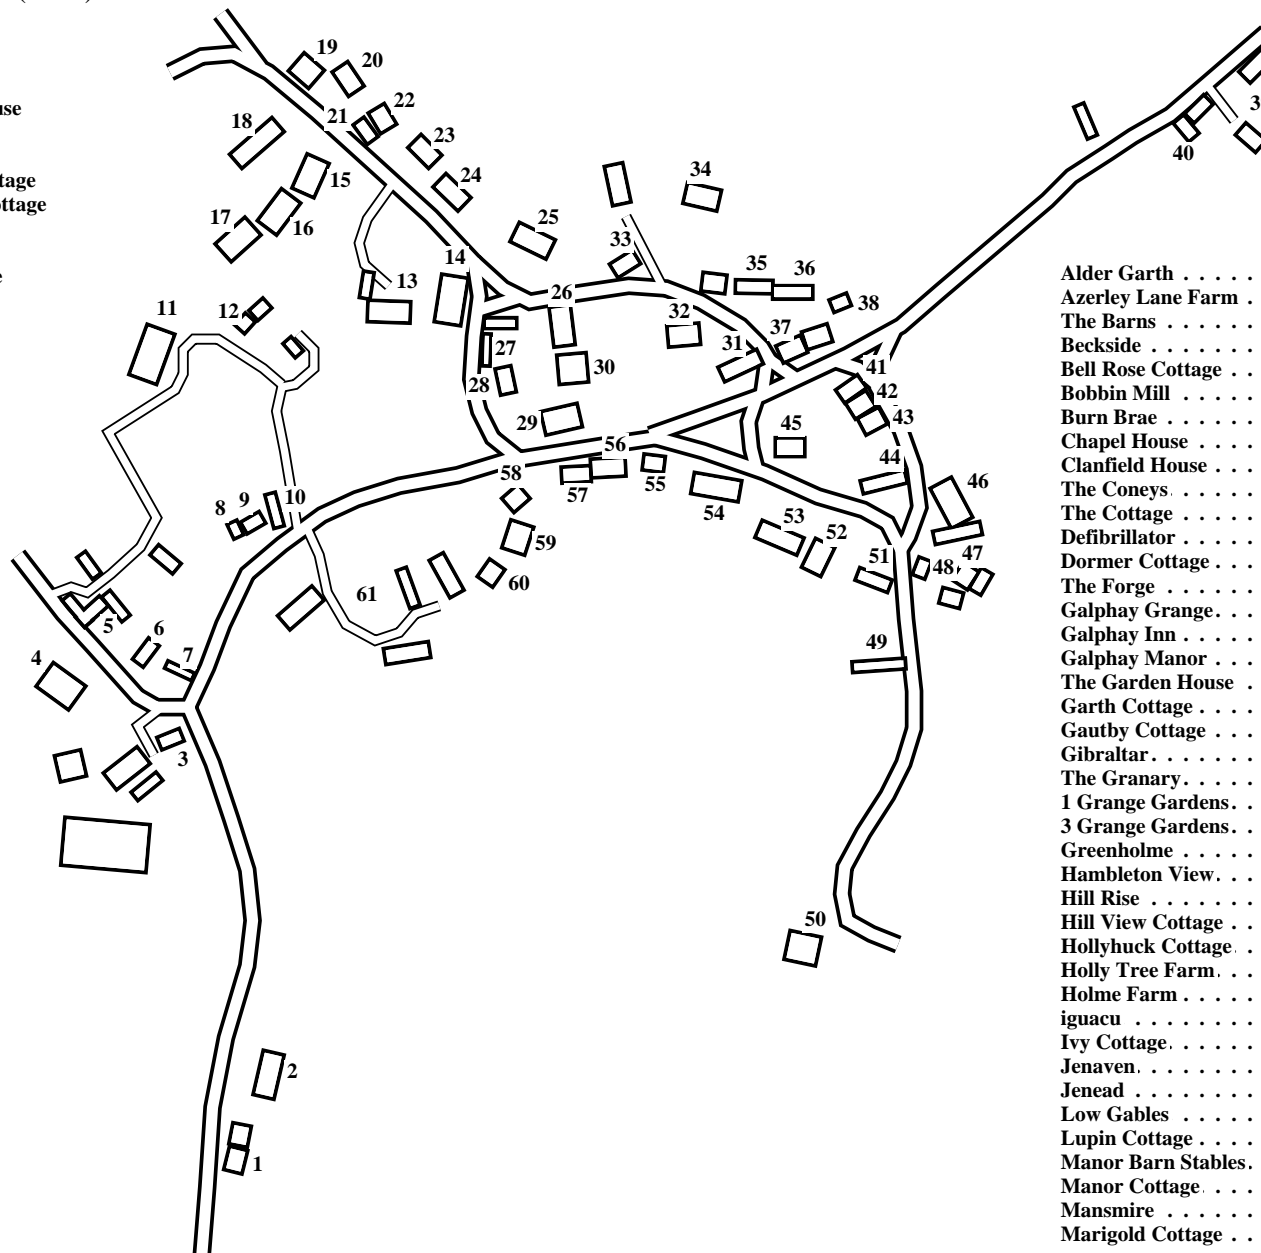

# Galphay

Caution: This map has not yet been checked by residents.  
There may be errors and omissions.

- 1 Pasture House
- 2 Pasture Fields
- 3 West Farm
- 4 West Oaks
- 5 Manor Barn Stables
- 6 Manor Cottage
- 7 Marigold Cottage
- 8 Rose Cottage
- 9 Dormer Cottage
- 10 Three Gates
- 11 Galphay Manor
- 12 Ivy Cottage
- 13 Galphay Grange
- 14 Galphay Inn
- 15 1 Grange Gardens
- 16 The Garden House
- 17 3 Grange Gardens
- 18 Village Institute
- 19 Bell Rose Cottage
- 20 Hill Rise
- 21 South View Cottage
- 22 North View
- 23 Jenaven
- 24 Alder Garth
- 25 Southbrook
- 26 The Mistal
- 27 The Granary
- 28 White Lodge
- 29 Village Farm
- 30 Burn Brae
- 31 Prospect House
- 32 Low Gables
- 33 Mansmire
- 34 Thornfield
- 35 Chapel House
- 36 The Old Chapel
- 37 Lupin Cottage
- 38 Oaksey Cottage
- 39 Azerley Lane Farm
- 40 Jenead
- 41 Hill View Cottage
- 42 Garth Cottage
- 43 Hambleton View
- 44 The Orchard
- 45 Bobbin Mill
- 46 The Barns
- 47 Holly Tree Farm
- 48 Greenholme
- 49 Gauthby Cottage
- 50 School House
- 51 The Coneys
- 52 Clanfield House
- 53 Becksid
- 54 The Cottage
- 55 Primrose Cottage
- 56 Hollyhuck Cottage
- 57 The Forge
- 58 iguacu
- 59 Willow House
- 60 Gibraltar
- 61 Holme Farm