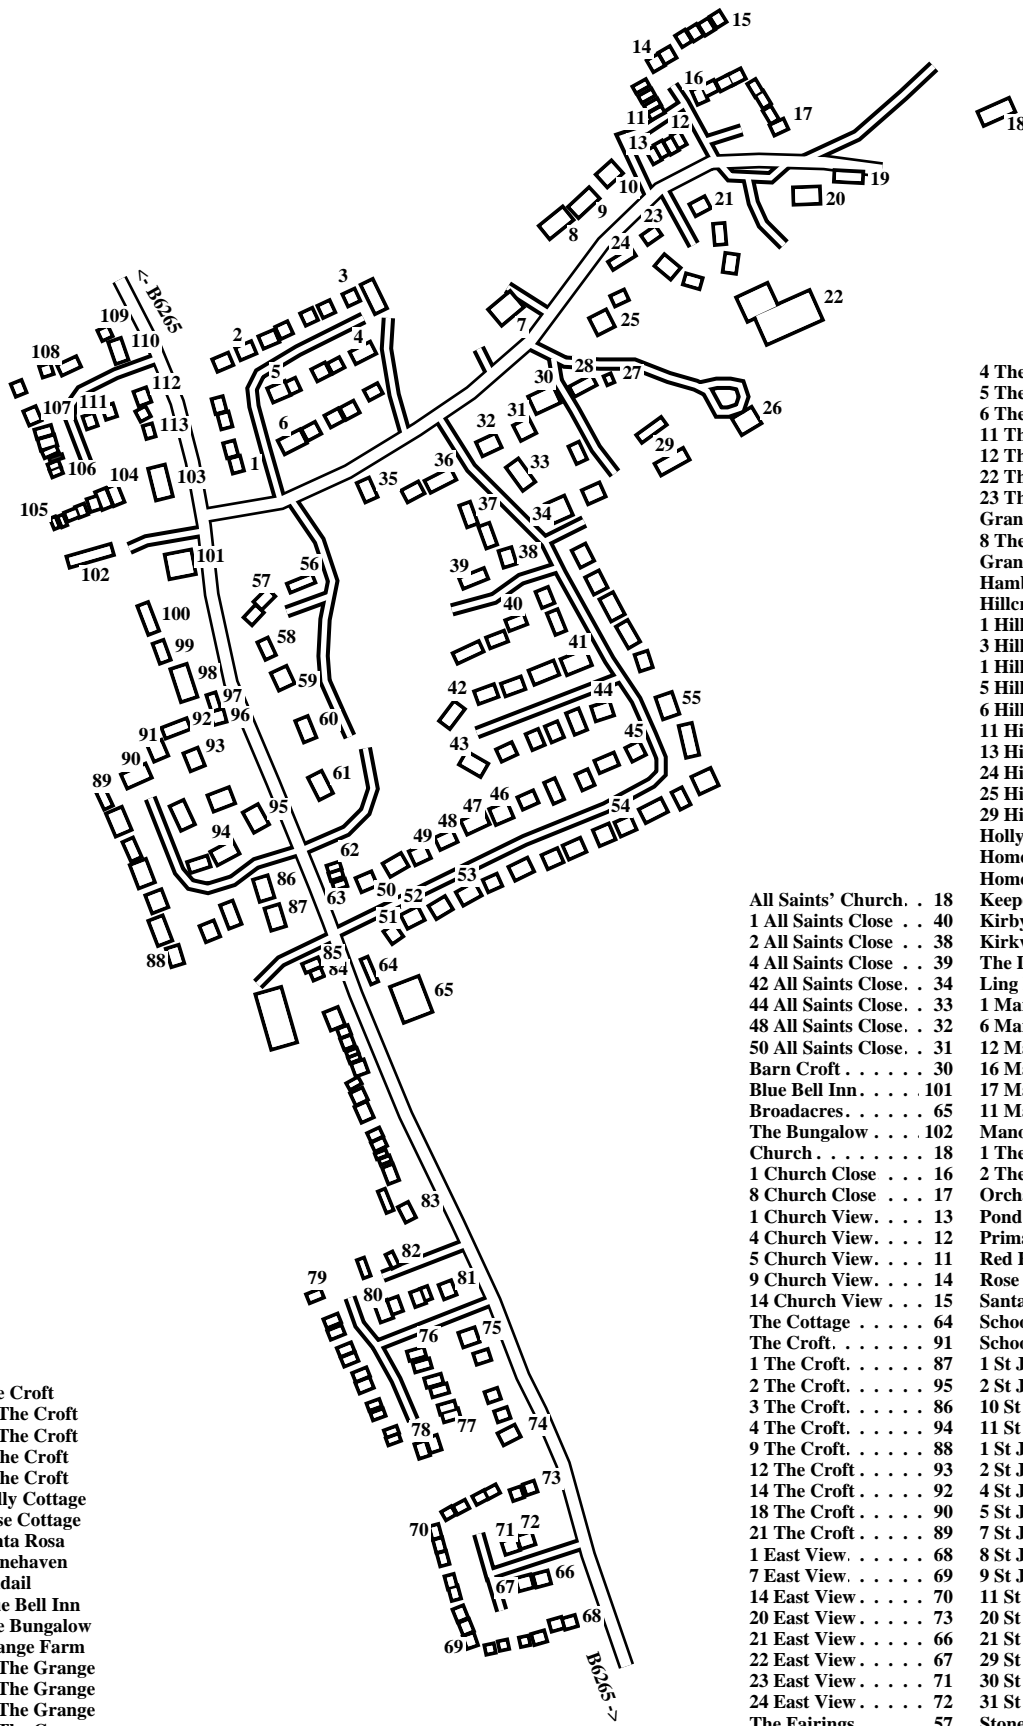

- 91 The Croft
- 92 14 The Croft
- 93 12 The Croft
- 94 4 The Croft
- 95 2 The Croft
- 96 Holly Cottage
- 97 Rose Cottage
- 98 Santa Rosa
- 99 Stonehaven
- 100 Findail
- 101 Blue Bell Inn
- 102 The Bungalow
- 103 Grange Farm
- 104 11 The Grange
- 105 23 The Grange
- 106 22 The Grange
- 107 12 The Grange
- 108 8 The Grange
- 109 2 The Grange
- 110 4 The Grange
- 111 6 The Grange
- 112 5 The Grange
- 113 1 The Grange

- 4 The Grange 110
- 5 The Grange 112
- 6 The Grange 111
- 11 The Grange 104
- 12 The Grange 107
- 22 The Grange 106
- 23 The Grange 105
- Grange Farm 103
- 8 The Grange 108
- Grantley House 29
- Hambleton View 19
- Hillcrest 61
- 1 Hill Top 63
- 3 Hill Top 62
- 1 Hill View 74
- 5 Hill View 75
- 6 Hill View 76
- 11 Hill View 77
- 13 Hill View 78
- 24 Hill View 79
- 25 Hill View 80
- 29 Hill View 81
- Holly Cottage 96
- Home Farm 27
- Homewood 9
- Keepers Cottage 20
- Kirby Villa 83
- Kirkway 10
- The Larches 8
- Ling Burn 58
- 1 Manor Drive 1
- 6 Manor Drive 2
- 12 Manor Drive 4
- 16 Manor Drive 5
- 17 Manor Drive 6
- 11 Manor Drive 3
- Manor Farm 7
- 1 The Mount 85
- 2 The Mount 84
- Orchard View 24
- Pond House 35
- Primary School 22
- Red House 60
- Rose Cottage 97
- Santa Rosa 98
- School 22
- School House 25
- 1 St John's Avenue 44
- 2 St John's Avenue 41
- 10 St John's Avenue 42
- 11 St John's Avenue 43
- 50 St John's Avenue 31
- 1 St John's Walk 50
- 2 St John's Walk 51
- 4 St John's Walk 52
- 5 St John's Walk 49
- 7 St John's Walk 48
- 8 St John's Walk 53
- 9 St John's Walk 47
- 11 St John's Walk 46
- 20 St John's Walk 54
- 21 St John's Walk 45
- 29 St John's Walk 37
- 30 St John's Walk 55
- 31 St John's Walk 36
- Stonehaven 99
- Tip-Toe Lodge 59
- Vicarage 26
- Well Close 56
- Willow Garth 82