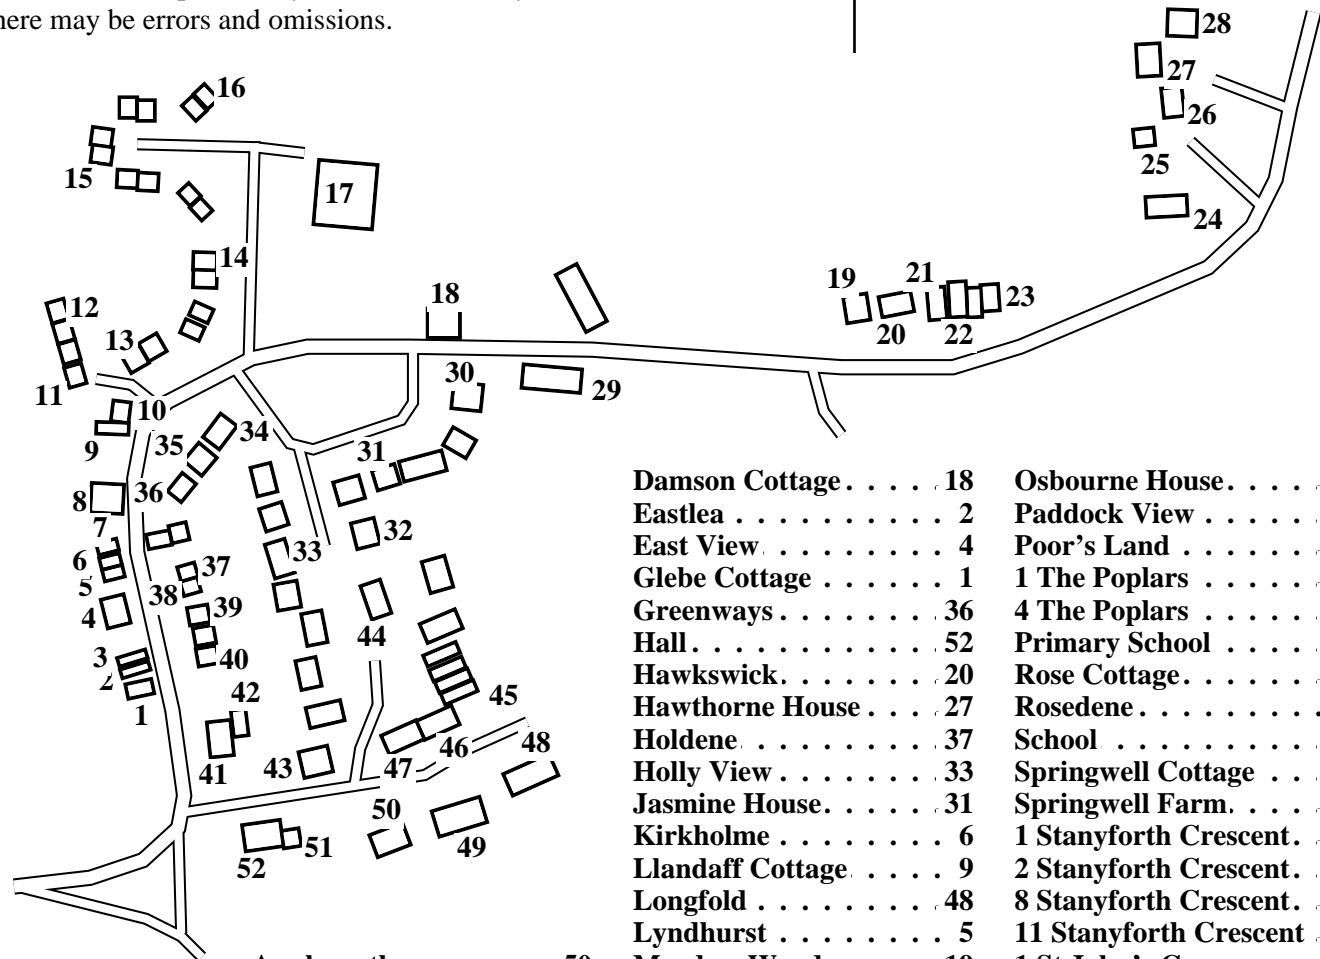

Kirk Hammerton (East)

Caution: This map has not yet been checked by residents.

There may be errors and omissions.

- 1 Glebe Cottage
- 2 Eastlea
- 3 Sunnyside
- 4 East View
- 5 Lyndhurst
- 6 Kirkholme
- 7 Rosedene
- 8 Crown House
- 9 Llandaff Cottage
- 10 Rose Cottage
- 11 1 The Bungalows
- 12 4 The Bungalows
- 13 1 St John's Grove
- 14 6 St John's Grove
- 15 11 St John's Grove
- 16 16 St John's Grove
- 17 Primary School
- 18 Damson Cottage
- 19 Meadow Wood
- 20 Hawkswick
- 21 4 The Poplars
- 22 Windsor House
- 23 1 The Poplars
- 24 Beechwood
- 25 Poor's Land
- 26 Paddock View
- 27 Hawthorne House
- 28 Midsummer House
- 29 The Old School House
- 30 1 Stanyforth Crescent
- 31 Jasmine House
- 32 11 Stanyforth Crescent
- 33 8 Stanyforth Crescent
- 34 2 Stanyforth Crescent
- 35 Cherry Tree House
- 36 Greenways
- 37 Holdene
- 38 Blenheim
- 39 1 Church Street
- 40 3 Church Street
- 41 Springwell Farm
- 42 Springwell Cottage
- 43 5 Old Church Green
- 44 15 Old Church Green
- 45 27 Old Church Green
- 46 31 Old Church Green
- 47 29 Old Church Green
- 48 10 Old Church Green
- 49 6 Old Church Green
- 50 4 Old Church Green
- 51 2 Old Church Green
- 52 Hall