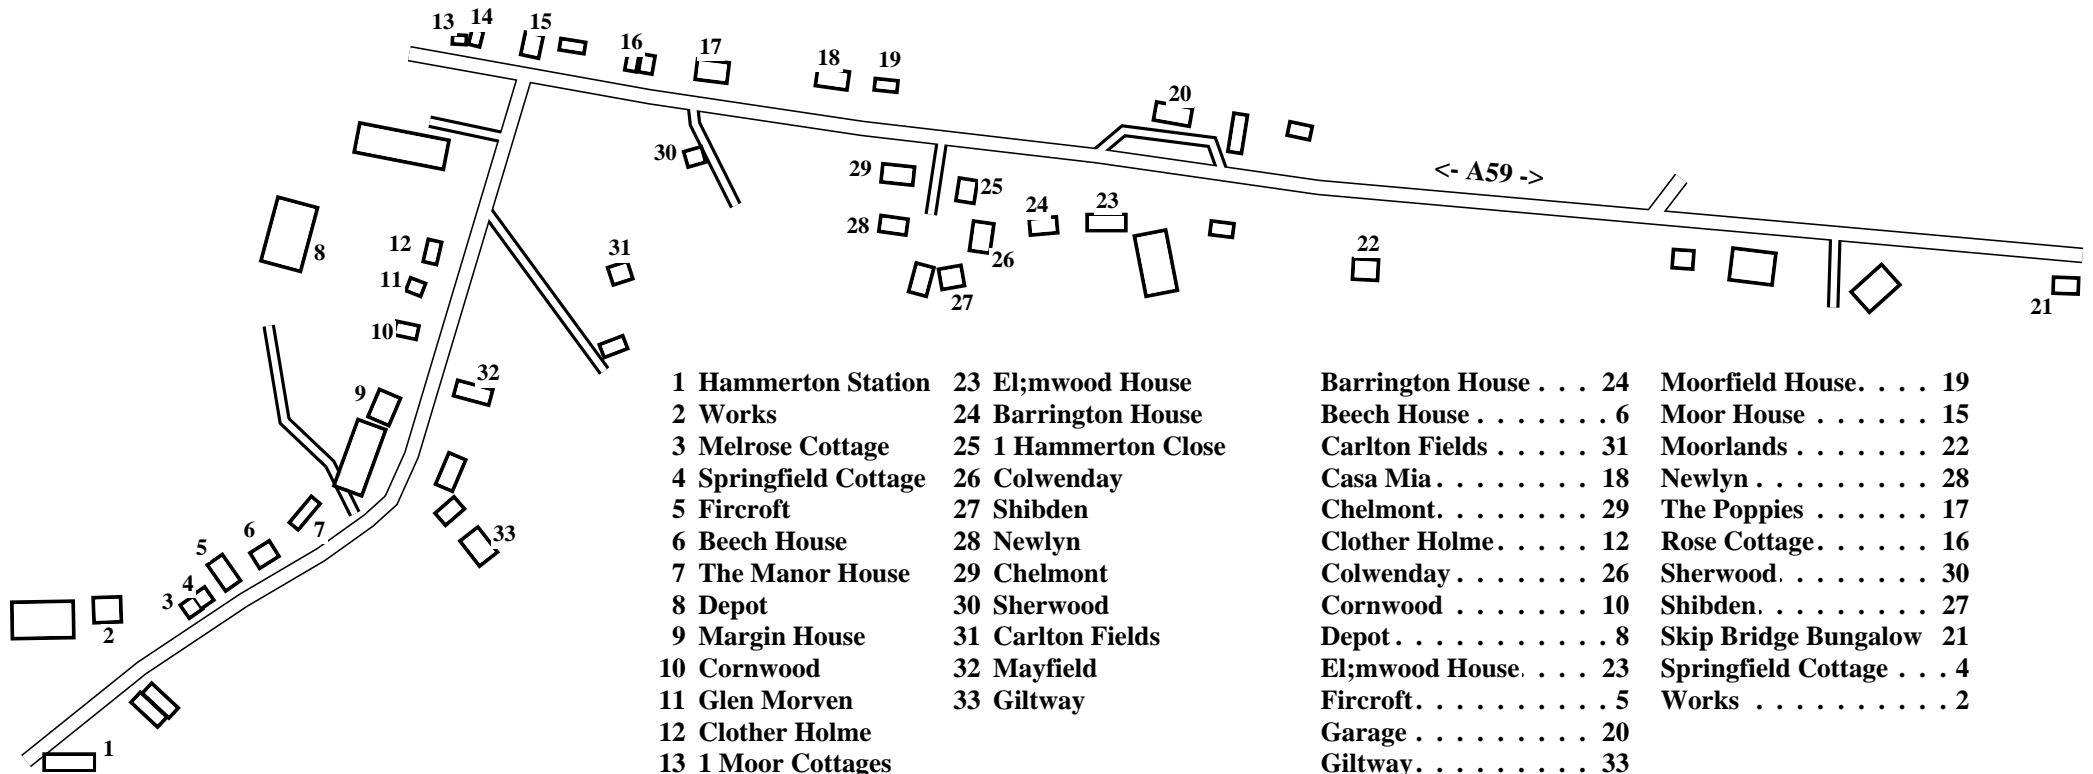

Kirk Hammerton Moor

Caution: This map has not yet been checked by residents.

There may be errors and omissions.

- | | | | |
|-------------------------|----------------------|-----------------------------|-----------------------------|
| 1 Hammerton Station | 23 El;mwod House | Barrington House . . . 24 | Moorfield House. . . . 19 |
| 2 Works | 24 Barrington House | Beech House 6 | Moor House 15 |
| 3 Melrose Cottage | 25 1 Hammerton Close | Carlton Fields 31 | Moorlands 22 |
| 4 Springfield Cottage | 26 Colwenday | Casa Mia 18 | Newlyn 28 |
| 5 Fircroft | 27 Shibden | Chelmont. 29 | The Poppies 17 |
| 6 Beech House | 28 Newlyn | Clother Holme. 12 | Rose Cottage. 16 |
| 7 The Manor House | 29 Chelmont | Colwenday 26 | Sherwood. 30 |
| 8 Depot | 30 Sherwood | Cornwood 10 | Shibden. 27 |
| 9 Margin House | 31 Carlton Fields | Depot. 8 | Skip Bridge Bungalow 21 |
| 10 Cornwood | 32 Mayfield | El;mwod House. . . . 23 | Springfield Cottage . . . 4 |
| 11 Glen Morven | 33 Giltway | Fircroft. 5 | Works 2 |
| 12 Clother Holme | | Garage 20 | |
| 13 1 Moor Cottages | | Giltway. 33 | |
| 14 2 Moor Cottages | | Glen Morven. 11 | |
| 15 Moor House | | 1 Hammerton Close . . 25 | |
| 16 Rose Cottage | | Hammerton Station . . . 1 | |
| 17 The Poppies | | The Manor House 7 | |
| 18 Casa Mia | | Margin House 9 | |
| 19 Moorfield House | | Mayfield 32 | |
| 20 Garage | | Melrose Cottage 3 | |
| 21 Skip Bridge Bungalow | | 1 Moor Cottages 13 | |
| 22 Moorlands | | 2 Moor Cottages 14 | |