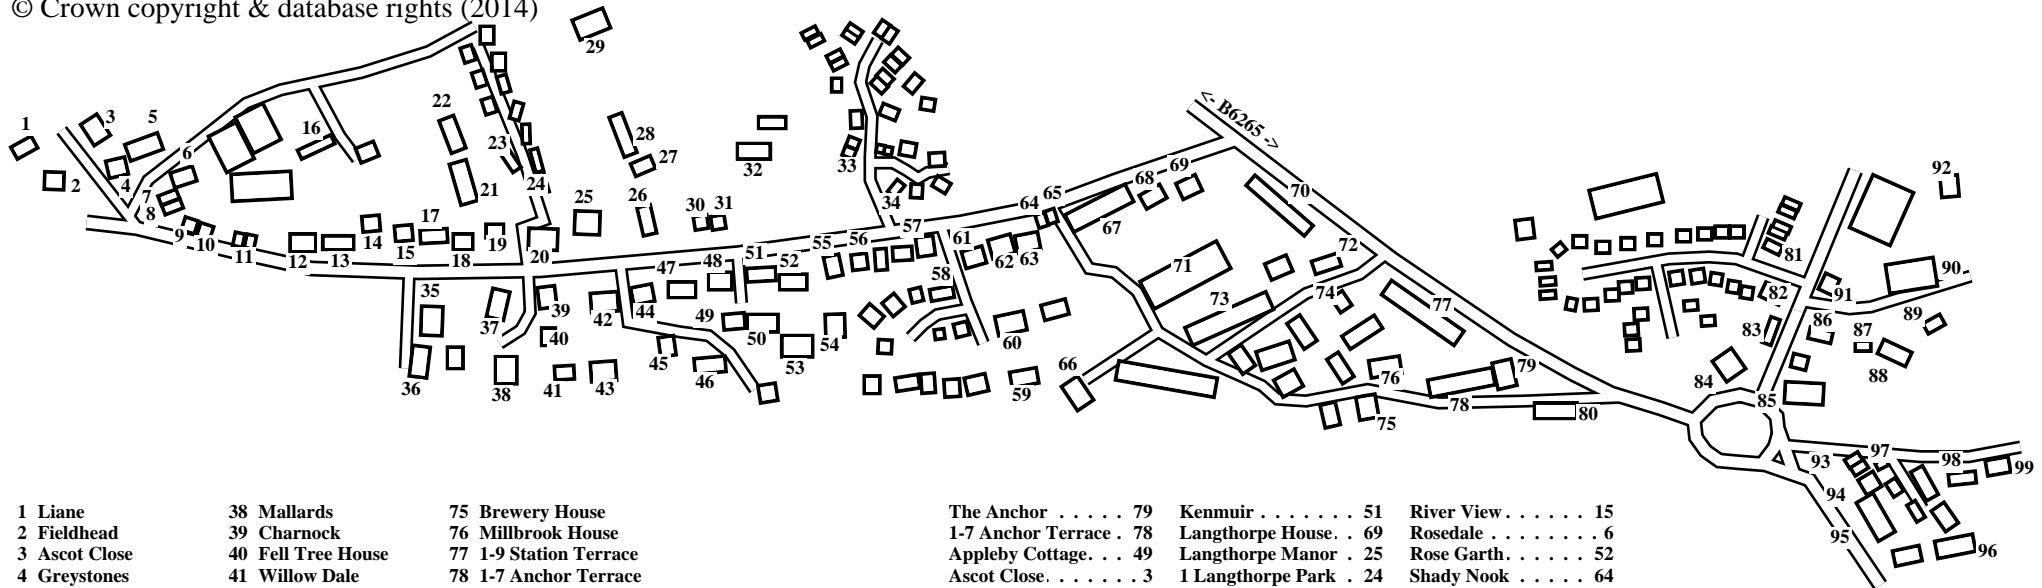

# Langthorpe

Caution: This map has not yet been checked by residents.  
There may be errors and omissions.

1 Liane	38 Mallards	75 Brewery House	The Anchor . . . . . 79	Kenmuir . . . . . 51	River View . . . . . 15
2 Fieldhead	39 Charnock	76 Millbrook House	1-7 Anchor Terrace . 78	Langthorpe House . . 69	Rosedale . . . . . 6
3 Ascot Close	40 Fell Tree House	77 1-9 Station Terrace	Appleby Cottage . . . 49	Langthorpe Manor . . 25	Rose Garth . . . . . 52
4 Greystones	41 Willow Dale	78 1-7 Anchor Terrace	Ascot Close . . . . . 3	1 Langthorpe Park . . 24	Shady Nook . . . . . 64
5 South Dene	42 Cherry Garth	79 The Anchor	Braeside . . . . . 55	16 Langthorpe Park. 23	Silverdale . . . . . 62
6 Rosedale	43 Sunny Haven	80 Garage	Brewery House . . . . 75	Liane . . . . . 1	29 Skelton Road . . . 57
7 West End	44 Holly Lea	81 2 Market Hill	Bridge House . . . . . 94	Lock House . . . . . 86	35 Skelton Road . . . 56
8 West View	45 The Old Beeches	82 1 Market Hill	Canal Garage . . . . . 85	Longmead . . . . . 61	The Smithy . . . . . 91
9 Cornerways	46 The Warren	83 Grantham Barns	Canal Side . . . . . 88	Lupin Cottage . . . . . 87	South Dene . . . . . 5
10 Gudgeon's Dungeon	47 The Poplars	84 The Old Stables	Charnock . . . . . 39	Mallards . . . . . 38	3 Station Court . . . 72
11 Grange Cottages	48 Emmerdale	85 Canal Garage	Cherry Garth . . . . . 42	1-22 The Maltings . . 71	Station House . . . . 92
12 The Grange	49 Appleby Cottage	86 Lock House	Cornerways . . . . . 9	1 Market Hill . . . . . 82	1-9 Station Terrace . 77
13 Greenacres	50 Sycamore Cottage	87 Lupin Cottage	Coronation Hall . . . 90	2 Market Hill . . . . . 81	1-6 Station View . . . 70
14 Jaynes House	51 Kenmuir	88 Canal Side	Defibrillator . . . . . 90	Millbrook House . . . 76	Sunny Haven . . . . . 43
15 River View	52 Rose Garth	89 Walnut Cottage	Emmerdale . . . . . 48	1-8 Minerva Court . . 95	Sycamore Cottage . . 50
16 Oak House	53 The Willows	90 Coronation Hall	Fell Tree House . . . 40	17-20 Minerva Court 96	Thorpe Lodge . . . . 68
17 Garth Cottage	54 Rivermead	91 The Smithy	Fieldhead . . . . . 2	Newby House . . . . . 19	Ure Bank House . . . 35
18 The Orchards	55 Braeside	92 Station House	Fir Bank . . . . . 98	Northgate . . . . . 28	Victory Cottage . . . 65
19 Newby House	56 35 Skelton Road	93 Riverton	The Firs . . . . . 31	Norwood House . . . 99	1-6 Victory Terrace . 67
20 Fox and Hounds	57 29 Skelton Road	94 Bridge House	Fox and Hounds . . . 20	1-4 Norwood Terrace 97	Walnut Cottage . . . 89
21 Orchard Cottage	58 2 Riverside Gardens	95 1-8 Minerva Court	The Gables . . . . . 26	Oak House . . . . . 16	The Warren . . . . . 46
22 Orchard Lodge	59 29 Riverside Gardens	96 17-20 Minerva Court	Garage . . . . . 80	The Old Barn . . . . . 36	1-3 Waterside . . . . 74
23 16 Langthorpe Park	60 Jasmine Hollow	97 1-4 Norwood Terrace	Garth Cottage . . . . 17	The Old Beeches . . . 45	2-18 Waterside . . . 73
24 1 Langthorpe Park	61 Longmead	98 Fir Bank	The Granary . . . . . 27	The Old Hall . . . . . 32	63-67 Waterside . . . 66
25 Langthorpe Manor	62 Silverdale	99 Norwood House	The Grange . . . . . 12	The Old Paddocks . . 29	West End . . . . . 7
26 The Gables	63 Ridings		Grange Cottages . . . 11	The Old Stables . . . 84	West View . . . . . 8
27 The Granary	64 Shady Nook		Grantham Arms . . . . 84	Orchard Cottage . . . 21	Willow Dale . . . . . 41
28 Northgate	65 Victory Cottage		Grantham Barns . . . 83	Orchard Lodge . . . . 22	The Willows . . . . . 53
29 The Old Paddocks	66 63-67 Waterside		Greenacres . . . . . 13	The Orchards . . . . . 18	The Yorkie . . . . . 16
30 Rhododendene	67 1-6 Victory Terrace		1 Greenholme Close. 33	Pinelands . . . . . 37	
31 The Firs	68 Thorpe Lodge		2 Greenholme Close. 34	The Poplars . . . . . 47	
32 The Old Hall	69 Langthorpe House		Greystones . . . . . 4	Rhododendene . . . . 30	
33 1 Greenholme Close	70 1-6 Station View		Gudgeon's Dungeon. 10	Ridings . . . . . 63	
34 2 Greenholme Close	71 1-22 The Maltings		Holly Lea . . . . . 44	Rivermead . . . . . 54	
35 Ure Bank House	72 3 Station Court		Jasmine Hollow . . . . 60	2 Riverside Gardens. 58	
36 The Old Barn	73 2-18 Waterside		Jaynes House . . . . . 14	29 Riverside Gardens 59	
37 Pinelands	74 1-3 Waterside		Jigsaw View . . . . . 16	Riverton . . . . . 93	