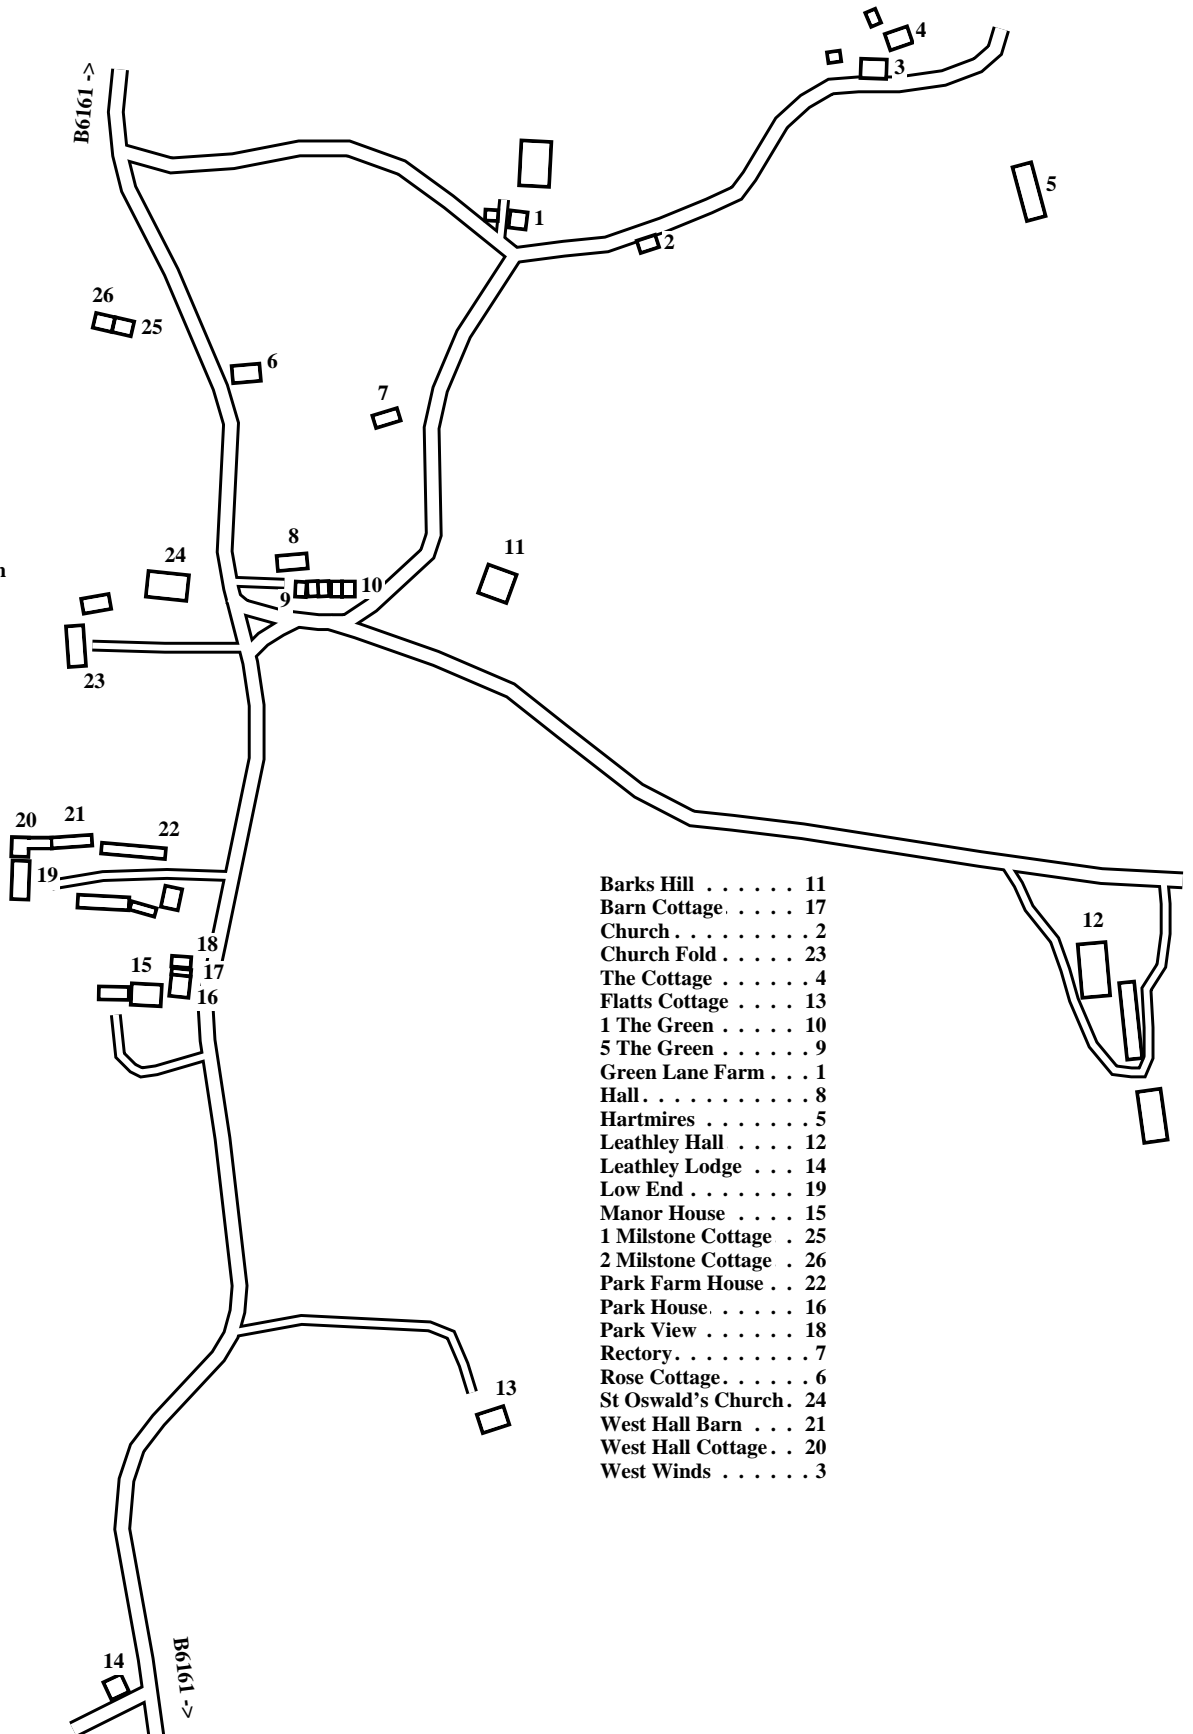

Leathley

Caution: This map has not yet been checked by residents.

There may be errors and omissions.

- 1 Green Lane Farm
- 2 Church
- 3 West Winds
- 4 The Cottage
- 5 Hartmires
- 6 Rose Cottage
- 7 Rectory
- 8 Hall
- 9 5 The Green
- 10 1 The Green
- 11 Barks Hill
- 12 Leathley Hall
- 13 Flatts Cottage
- 14 Leathley Lodge
- 15 Manor House
- 16 Park House
- 17 Barn Cottage
- 18 Park View
- 19 Low End
- 20 West Hall Cottage
- 21 West Hall Barn
- 22 Park Farm House
- 23 Church Fold
- 24 St Oswald's Church
- 25 1 Milstone Cottage
- 26 2 Milstone Cottage

- Barks Hill 11
- Barn Cottage 17
- Church 2
- Church Fold 23
- The Cottage 4
- Flatts Cottage 13
- 1 The Green 10
- 5 The Green 9
- Green Lane Farm 1
- Hall 8
- Hartmires 5
- Leathley Hall 12
- Leathley Lodge 14
- Low End 19
- Manor House 15
- 1 Milstone Cottage 25
- 2 Milstone Cottage 26
- Park Farm House 22
- Park House 16
- Park View 18
- Rectory 7
- Rose Cottage 6
- St Oswald's Church 24
- West Hall Barn 21
- West Hall Cottage 20
- West Winds 3