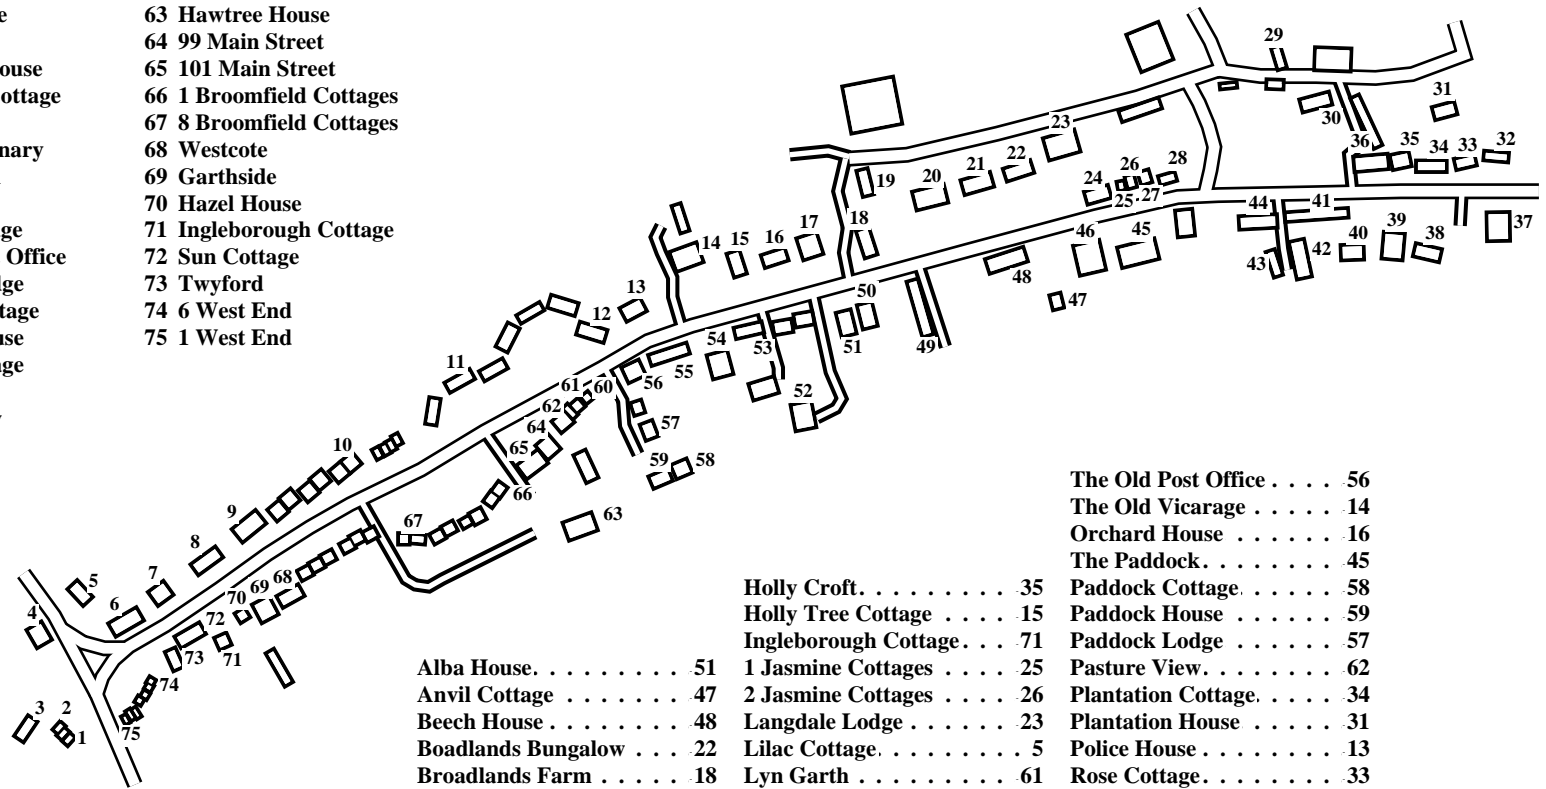

Little Ouseburn

Caution: This map has not yet been checked by residents.
There may be errors and omissions.

- 1 1 Mount Pleasant Cottages
- 2 3 Mount Pleasant Cottages
- 3 The Cottage
- 4 The Green Tree Inn
- 5 Lilac Cottage
- 6 130 Main Street
- 7 The Ferns
- 8 Burnside
- 9 122 Main Street
- 10 110 Main Street
- 11 98 Main Street
- 12 88 Main Street
- 13 Police House
- 14 The Old Vicarage
- 15 Holly Tree Cottage
- 16 Orchard House
- 17 Willow Tree Cottage
- 18 Broadlands Farm
- 19 System House
- 20 Mulberry House
- 21 Newbury House
- 22 Boadlands Bungalow
- 23 Langdale Lodge
- 24 The Old Cottage
- 25 1 Jasmine Cottages
- 26 2 Jasmine Cottages
- 27 Church
- 28 Hillcrest
- 29 Spring Garth
- 30 Sloethorne Cottage
- 31 Plantation House
- 32 Fair View
- 33 Rose Cottage
- 34 Plantation Cottage
- 35 Holly Croft
- 36 Sloethorne Farm
- 37 Hall
- 38 Treetops
- 39 Silver Tree Cottage
- 40 3 Manor Court
- 41 1 Manor Court
- 42 2 Manor Court
- 43 Manor House
- 44 The Forge
- 45 The Paddock
- 46 Wheelwright House
- 47 Anvil Cottage
- 48 Beech House
- 49 The White House
- 50 Cornhouse Cottage
- 51 Alba House
- 52 The Old Granary
- 53 Village Farm
- 54 The Spinney
- 55 Hilltop Cottage
- 56 The Old Post Office
- 57 Paddock Lodge
- 58 Paddock Cottage
- 59 Paddock House
- 60 Typsey Cottage
- 61 Lyn Garth
- 62 Pasture View

- 63 Hawtree House
- 64 99 Main Street
- 65 101 Main Street
- 66 1 Broomfield Cottages
- 67 8 Broomfield Cottages
- 68 Westcote
- 69 Garthside
- 70 Hazel House
- 71 Ingleborough Cottage
- 72 Sun Cottage
- 73 Twyford
- 74 6 West End
- 75 1 West End

- Alba House. 51
- Anvil Cottage 47
- Beech House 48
- Boadlands Bungalow 22
- Broadlands Farm 18
- 1 Broomfield Cottages. 66
- 8 Broomfield Cottages. 67
- Burnside 8
- Church 27
- Cornhouse Cottage 50
- The Cottage 3
- Defibrillator 37
- Fair View. 32
- The Ferns 7
- The Forge 44
- Garthside. 69
- The Green Tree Inn. 4
- Hall. 37
- Hawtree House. 63
- Hazel House 70
- Hillcrest 28
- Hilltop Cottage. 55