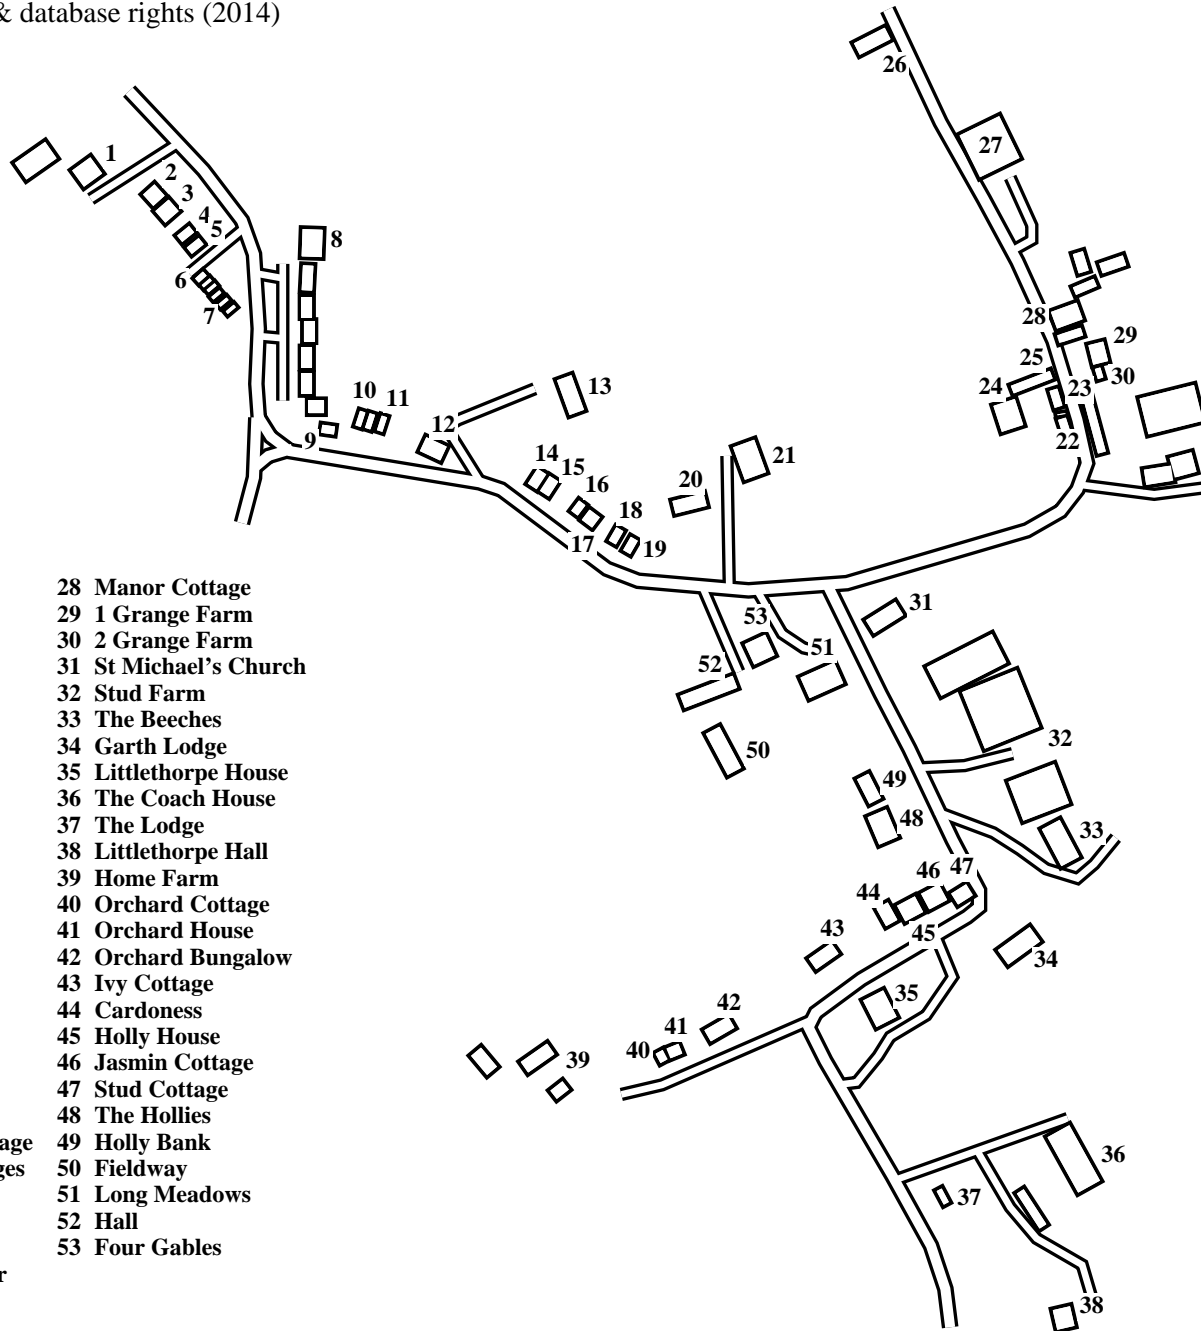

Littlethorpe

Caution: This map has not yet been checked by residents.
There may be errors and omissions.

- 1 Ashbrooke
- 2 Glenholme
- 3 Kildrick
- 4 Walldene
- 5 Dorvyn Maur
- 6 6 Railway View
- 7 1 Railway View
- 8 1 Little Crossing
- 9 8 Little Crossing
- 10 9 Little Crossing
- 11 11 Little Crossing
- 12 Old School House
- 13 Broom House
- 14 South View
- 15 The Poplars
- 16 Littlethorpe Villa
- 17 Shirley
- 18 Green-Lea
- 19 Fir Trees
- 20 Southfold
- 21 Wycke Lodge
- 22 Grange Farm Cottage
- 23 1 Woodbine Cottages
- 24 Wycke House
- 25 The Barn
- 26 Field Cottage
- 27 Littlethorpe Manor
- 28 Manor Cottage
- 29 1 Grange Farm
- 30 2 Grange Farm
- 31 St Michael's Church
- 32 Stud Farm
- 33 The Beeches
- 34 Garth Lodge
- 35 Littlethorpe House
- 36 The Coach House
- 37 The Lodge
- 38 Littlethorpe Hall
- 39 Home Farm
- 40 Orchard Cottage
- 41 Orchard House
- 42 Orchard Bungalow
- 43 Ivy Cottage
- 44 Cardoness
- 45 Holly House
- 46 Jasmin Cottage
- 47 Stud Cottage
- 48 The Hollies
- 49 Holly Bank
- 50 Fieldway
- 51 Long Meadows
- 52 Hall
- 53 Four Gables