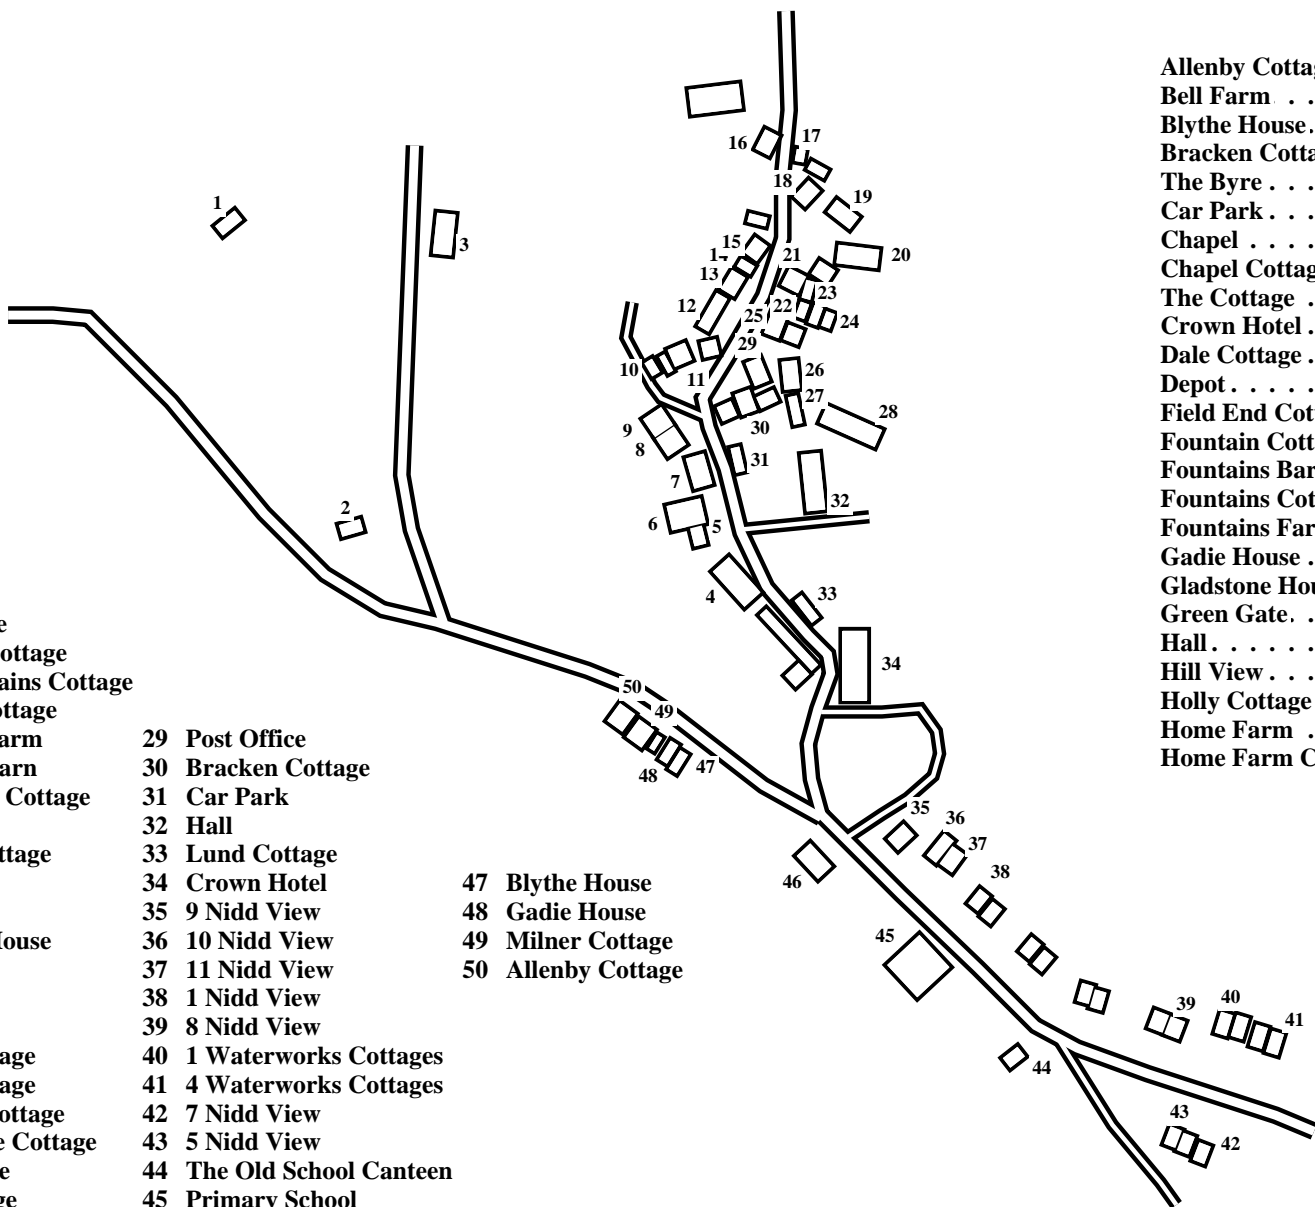

# Lofthouse

Caution: This map has not yet been checked by residents.  
There may be errors and omissions.

- 1 Park House
- 2 Pavilion
- 3 Depot
- 4 Home Farm
- 5 Hill View
- 6 Stonewalls
- 7 Dale Cottage
- 8 Fountains Cottage
- 9 Little Fountains Cottage
- 10 Fountain Cottage
- 11 Fountains Farm
- 12 Fountains Barn
- 13 Home Farm Cottage
- 14 Nidcot
- 15 Wayside Cottage
- 16 Bell Farm
- 17 Green Gate
- 18 Gladstone House
- 19 The Cottage
- 20 Chapel
- 21 The Nook
- 22 Chapel Cottage
- 23 Middle Cottage
- 24 Field End Cottage
- 25 Honeysuckle Cottage
- 26 Rose Cottage
- 27 Holly Cottage
- 28 The Byre
- 29 Post Office
- 30 Bracken Cottage
- 31 Car Park
- 32 Hall
- 33 Lund Cottage
- 34 Crown Hotel
- 35 9 Nidd View
- 36 10 Nidd View
- 37 11 Nidd View
- 38 1 Nidd View
- 39 8 Nidd View
- 40 1 Waterworks Cottages
- 41 4 Waterworks Cottages
- 42 7 Nidd View
- 43 5 Nidd View
- 44 The Old School Canteen
- 45 Primary School
- 46 Station House