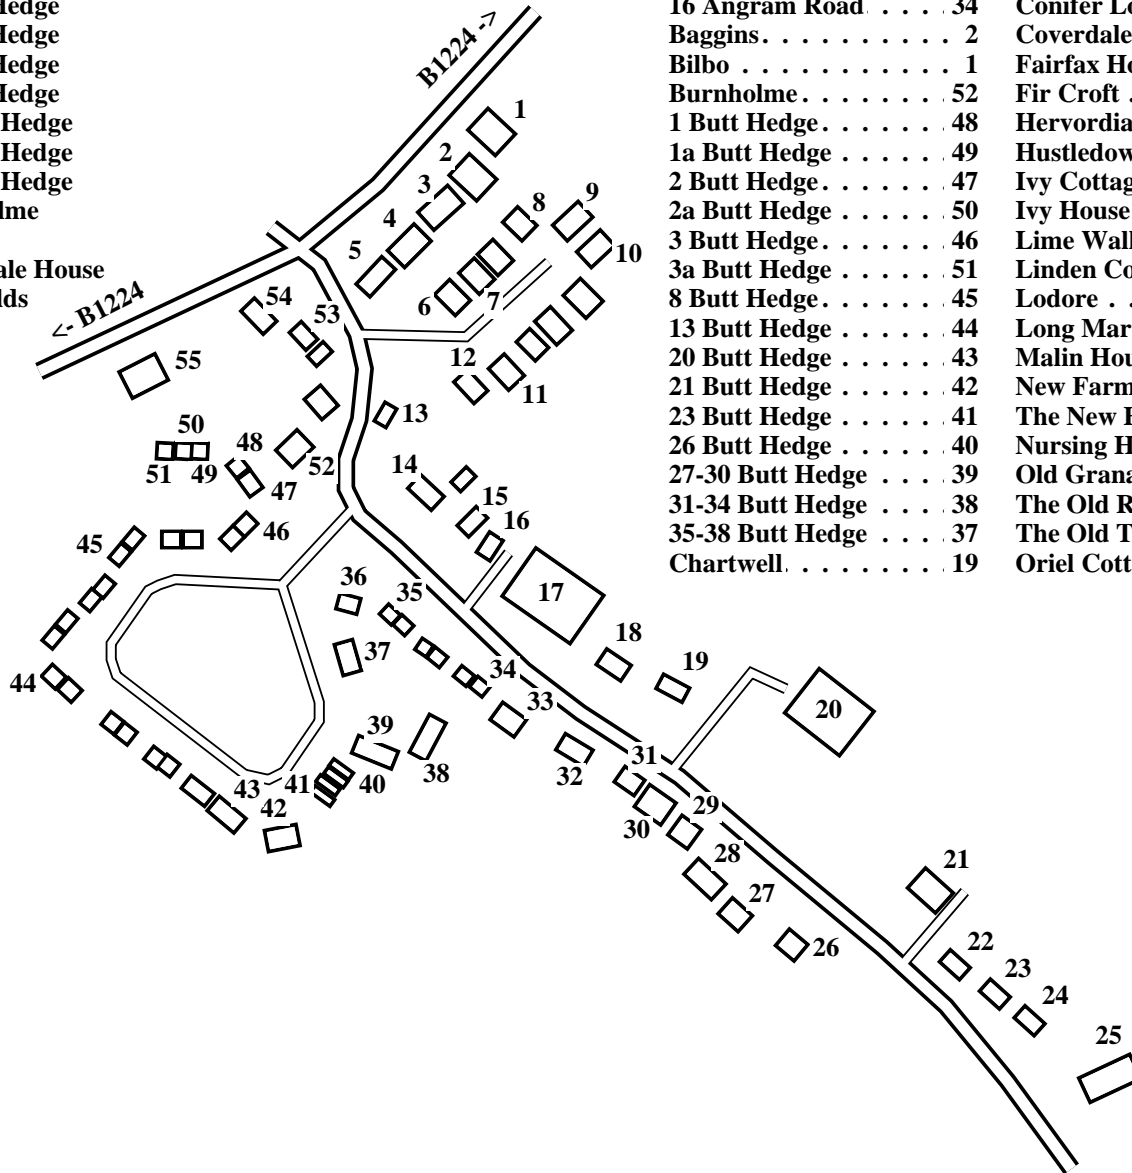

Long Marston (South)

Caution: This map has not yet been checked by residents.

There may be errors and omissions.

- 1 Bilbo
- 2 Baggins
- 3 Hustledown
- 4 Springwood
- 5 Hervordia
- 6 1 Saddlers Way
- 7 3 Saddlers Way
- 8 7 Saddlers Way
- 9 9 Saddlers Way
- 10 12 Saddlers Way
- 11 4 Saddlers Way
- 12 2 Saddlers Way
- 13 Ivy House
- 14 Conifer Lodge
- 15 Fairfax House
- 16 Fir Croft
- 17 Primary School
- 18 The New House
- 19 Chartwell
- 20 Long Marston Manor
- 21 Old Granary
- 22 Lime Walk Cottage
- 23 Malin House
- 24 Churchfield House
- 25 All Saints' Church
- 26 The Old Rectory
- 27 Ranworth
- 28 Tredragon
- 29 Oriel Cottage
- 30 Linden Cottage
- 31 Ivy Cottage
- 32 New Farm
- 33 The Old Thatch
- 34 16 Angram Road
- 35 6 Angram Road
- 36 Spring View
- 37 35-38 Butt Hedge
- 38 31-34 Butt Hedge
- 39 27-30 Butt Hedge
- 40 26 Butt Hedge
- 41 23 Butt Hedge
- 42 21 Butt Hedge
- 43 20 Butt Hedge
- 44 13 Butt Hedge
- 45 8 Butt Hedge
- 46 3 Butt Hedge
- 47 2 Butt Hedge
- 48 1 Butt Hedge
- 49 1a Butt Hedge
- 50 2a Butt Hedge
- 51 3a Butt Hedge
- 52 Burnholme
- 53 Lodore
- 54 Coverdale House
- 55 Westfields