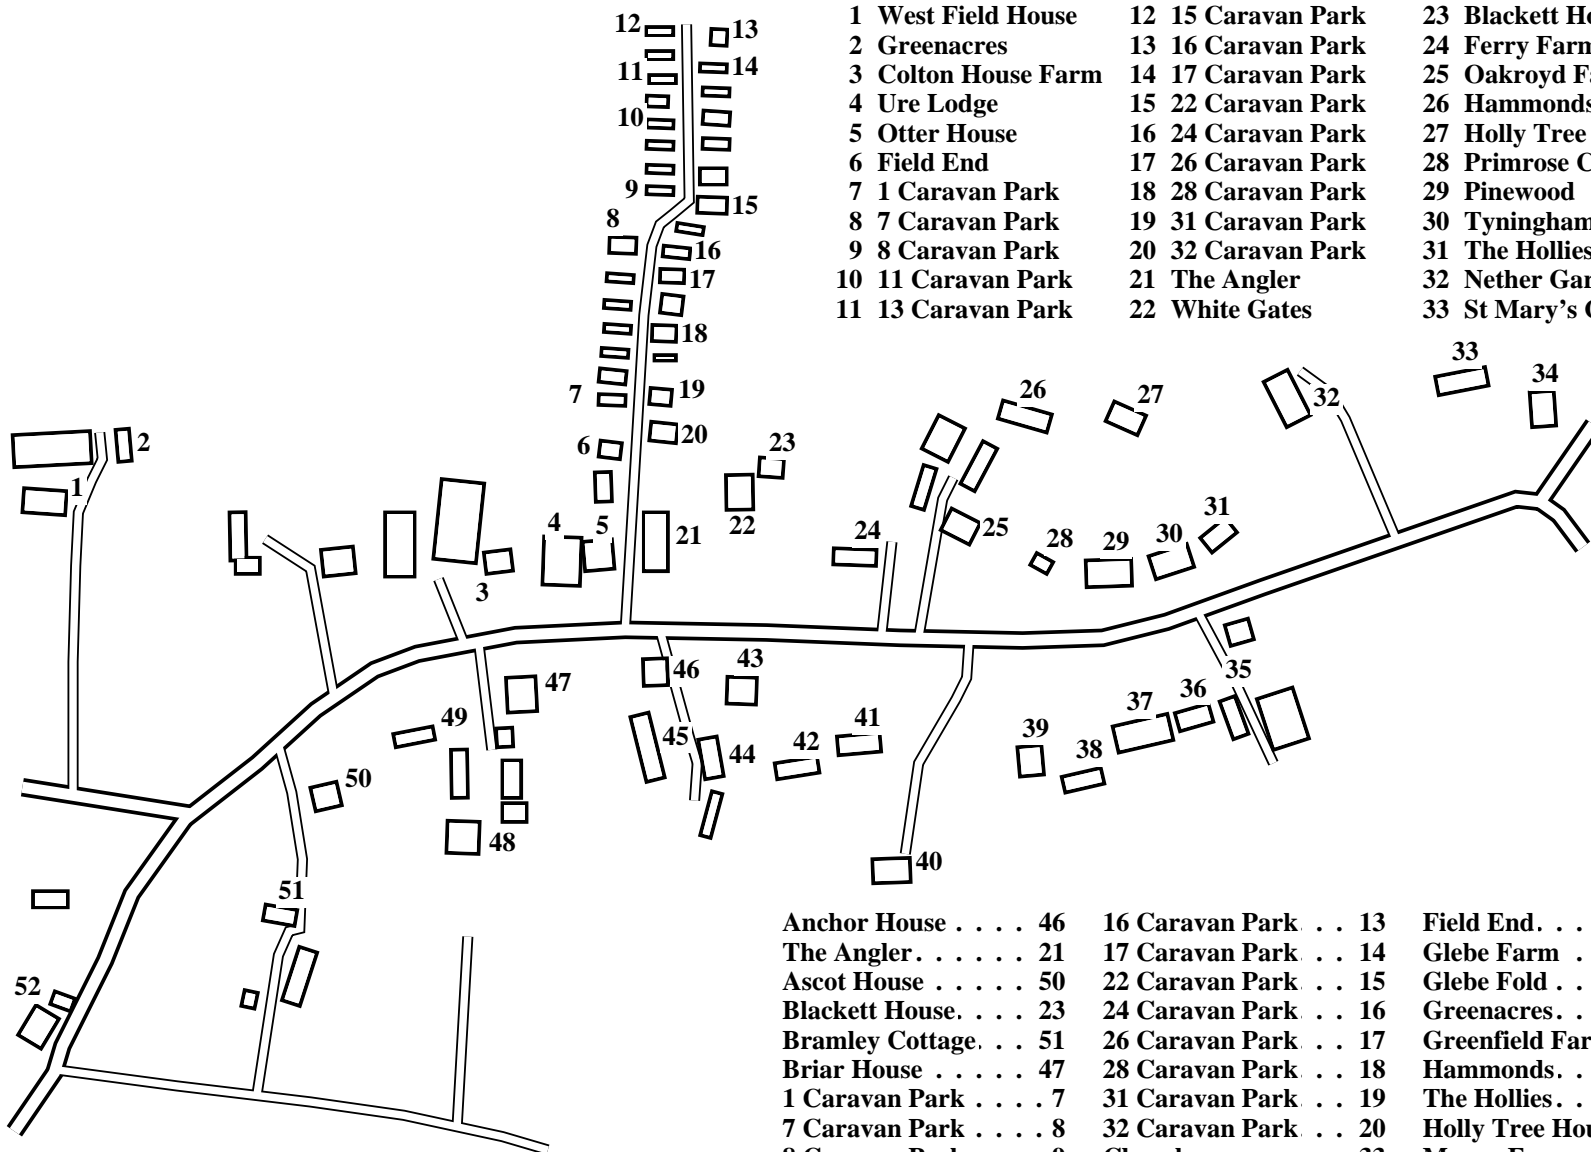

Lower Dunsforth

Caution: This map has not yet been checked by residents.
There may be errors and omissions.

- | | | | |
|---------------------|--------------------|---------------------|-----------------------|
| 1 West Field House | 12 15 Caravan Park | 23 Blakett House | 34 School House |
| 2 Greenacres | 13 16 Caravan Park | 24 Ferry Farm | 35 Greenfield Farm |
| 3 Colton House Farm | 14 17 Caravan Park | 25 Oakroyd Farm | 36 Northfield |
| 4 Ure Lodge | 15 22 Caravan Park | 26 Hammonds | 37 Oak View |
| 5 Otter House | 16 24 Caravan Park | 27 Holly Tree House | 38 Paddock House |
| 6 Field End | 17 26 Caravan Park | 28 Primrose Cottage | 39 Orchard House |
| 7 1 Caravan Park | 18 28 Caravan Park | 29 Pinewood | 40 Manor House |
| 8 7 Caravan Park | 19 31 Caravan Park | 30 Tynninghame | 41 Manor Farm |
| 9 8 Caravan Park | 20 32 Caravan Park | 31 The Hollies | 42 Dunsforth House |
| 10 11 Caravan Park | 21 The Angler | 32 Nether Garth | 43 Manor Farm Cottage |
| 11 13 Caravan Park | 22 White Gates | 33 St Mary's Church | 44 Glebe Farm |