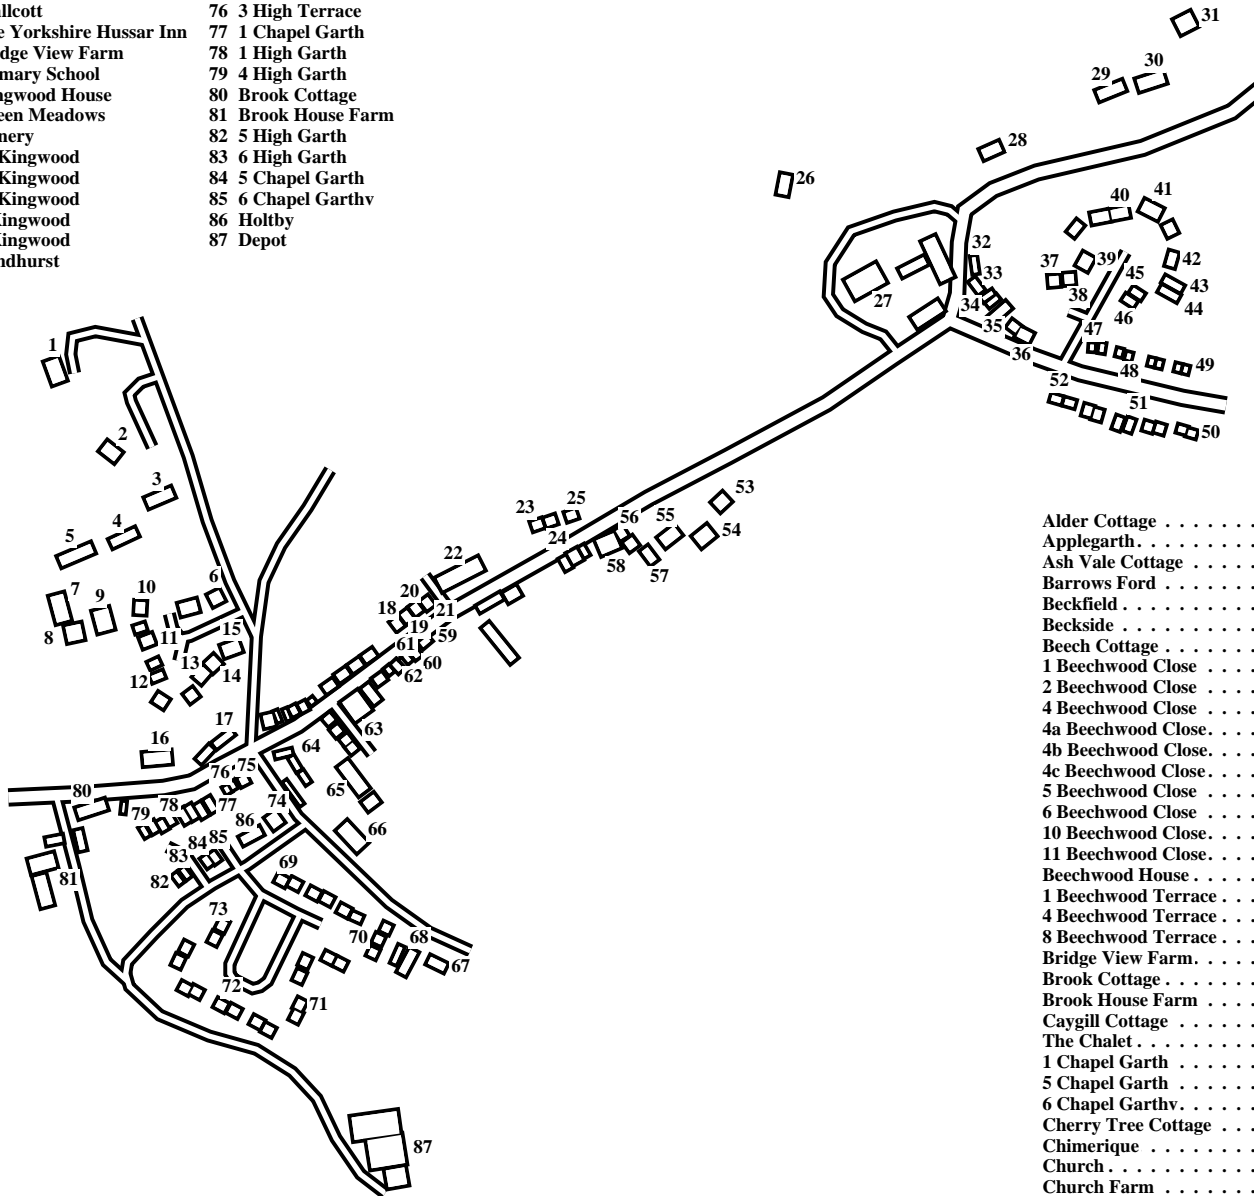

Markington

Caution: This map has not yet been checked by residents.
There may be errors and omissions.

- 1 Meadow Garth
- 2 Vicarage
- 3 St Michael's Church
- 4 Orchard Croft
- 5 Westerns House
- 6 12 Little Croft
- 7 Caygill Cottage
- 8 Applegarth
- 9 Church Farm
- 10 10 Little Croft
- 11 8 Little Croft
- 12 6 Little Croft
- 13 3 Little Croft
- 14 2 Little Croft
- 15 1 Little Croft
- 16 High Mill
- 17 High Mill Cottage
- 18 Beckside
- 19 Wellhouse Cottage
- 20 Alder Cottage
- 21 Medafield
- 22 Village Hall
- 23 Long On Cottage
- 24 New House
- 25 Ash Vale Cottage
- 26 Low Mill
- 27 Markington Hall
- 28 Beckfield
- 29 Barrows Ford
- 30 Three Gables
- 31 Richmond Hill
- 32 White Lodge
- 33 Beech Cottage
- 34 Forge Cottage
- 35 Mayfield Cottage
- 36 Beechwood House
- 37 1 Beechwood Close
- 38 2 Beechwood Close
- 39 5 Beechwood Close
- 40 11 Beechwood Close
- 41 10 Beechwood Close
- 42 6 Beechwood Close
- 43 4c Beechwood Close
- 44 4b Beechwood Close
- 45 4a Beechwood Close
- 46 4 Beechwood Close
- 47 1 Beechwood Terrace
- 48 4 Beechwood Terrace
- 49 8 Beechwood Terrace
- 50 10 Poplar Terrace
- 51 6 Poplar Terrace
- 52 1 Poplar Terrace
- 53 The Chalet
- 54 Chimerique
- 55 The Old Joiners Shop
- 56 Pantiles
- 57 The Old Joinery
- 58 Cross Keys Inn
- 59 East Field
- 60 Church View
- 61 Moulin Cottage
- 62 Wallcott
- 63 The Yorkshire Hussar Inn
- 64 Bridge View Farm
- 65 Primary School
- 66 Kingwood House
- 67 Green Meadows
- 68 Joinery
- 69 24 Kingwood
- 70 18 Kingwood
- 71 12 Kingwood
- 72 7 Kingwood
- 73 1 Kingwood
- 74 Lyndhurst
- 75 1 High Terrace
- 76 3 High Terrace
- 77 1 Chapel Garth
- 78 1 High Garth
- 79 4 High Garth
- 80 Brook Cottage
- 81 Brook House Farm
- 82 5 High Garth
- 83 6 High Garth
- 84 5 Chapel Garth
- 85 6 Chapel Garthv
- 86 Holtby
- 87 Depot