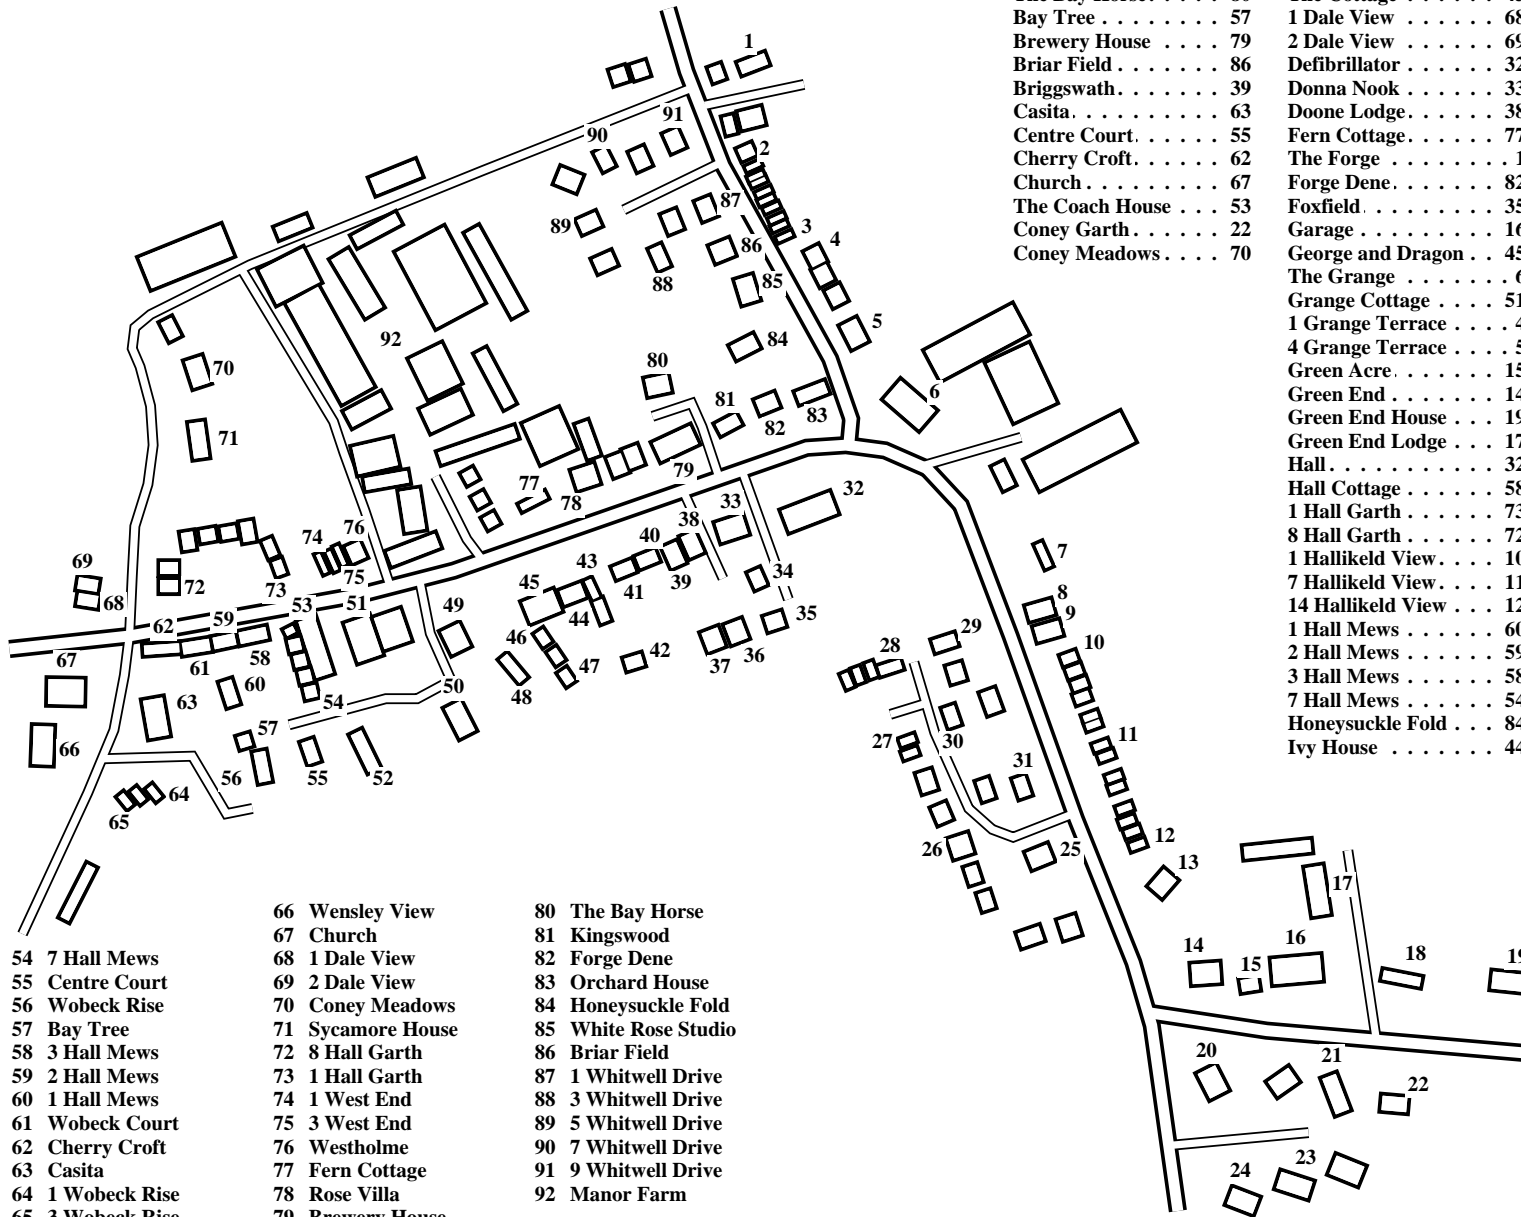

Melmerby

Caution: This map has not yet been checked by residents.
There may be errors and omissions.

- 1 The Forge
- 2 9 Whitwell Terrace
- 3 1 Whitwell Terrace
- 4 1 Grange Terrace
- 5 4 Grange Terrace
- 6 The Grange
- 7 Rosedale House
- 8 1 West View
- 9 2 West View
- 10 1 Hallikeld View
- 11 7 Hallikeld View
- 12 14 Hallikeld View
- 13 Westways
- 14 Green End
- 15 Green Acre
- 16 Garage
- 17 Green End Lodge
- 18 The Orchard
- 19 Green End House
- 20 6 The Paddock
- 21 4 The Paddock
- 22 Coney Garth
- 23 2 The Paddock
- 24 Richmond House
- 25 1 Maple Garth
- 26 11 Maple Garth
- 27 19 Maple Garth
- 28 27 Maple Garth
- 29 12 Maple Garth
- 30 9 Maple Garth
- 31 2 Maple Garth
- 32 Hall
- 33 Donna Nook
- 34 Scala House
- 35 Foxfield
- 36 2 Orchard View
- 37 1 Orchard View
- 38 Doone Lodge
- 39 Briggswath
- 40 1 South View Cottages
- 41 2 South View Cottages
- 42 Park View
- 43 The Cottage
- 44 Ivy House
- 45 George and Dragon
- 46 1 The Square
- 47 3 The Square
- 48 4 The Square
- 49 Melmerby Lodge
- 50 Tanglewood
- 51 Grange Cottage
- 52 Wood End
- 53 The Coach House

- 54 7 Hall Mews
- 55 Centre Court
- 56 Wobeck Rise
- 57 Bay Tree
- 58 3 Hall Mews
- 59 2 Hall Mews
- 60 1 Hall Mews
- 61 Wobeck Court
- 62 Cherry Croft
- 63 Casita
- 64 1 Wobeck Rise
- 65 3 Wobeck Rise
- 66 Wensley View
- 67 Church
- 68 1 Dale View
- 69 2 Dale View
- 70 Coney Meadows
- 71 Sycamore House
- 72 8 Hall Garth
- 73 1 Hall Garth
- 74 1 West End
- 75 3 West End
- 76 Westholme
- 77 Fern Cottage
- 78 Rose Villa
- 79 Brewery House

- 80 The Bay Horse
- 81 Kingswood
- 82 Forge Dene
- 83 Orchard House
- 84 Honeysuckle Fold
- 85 White Rose Studio
- 86 Briar Field
- 87 1 Whitwell Drive
- 88 3 Whitwell Drive
- 89 5 Whitwell Drive
- 90 7 Whitwell Drive
- 91 9 Whitwell Drive
- 92 Manor Farm