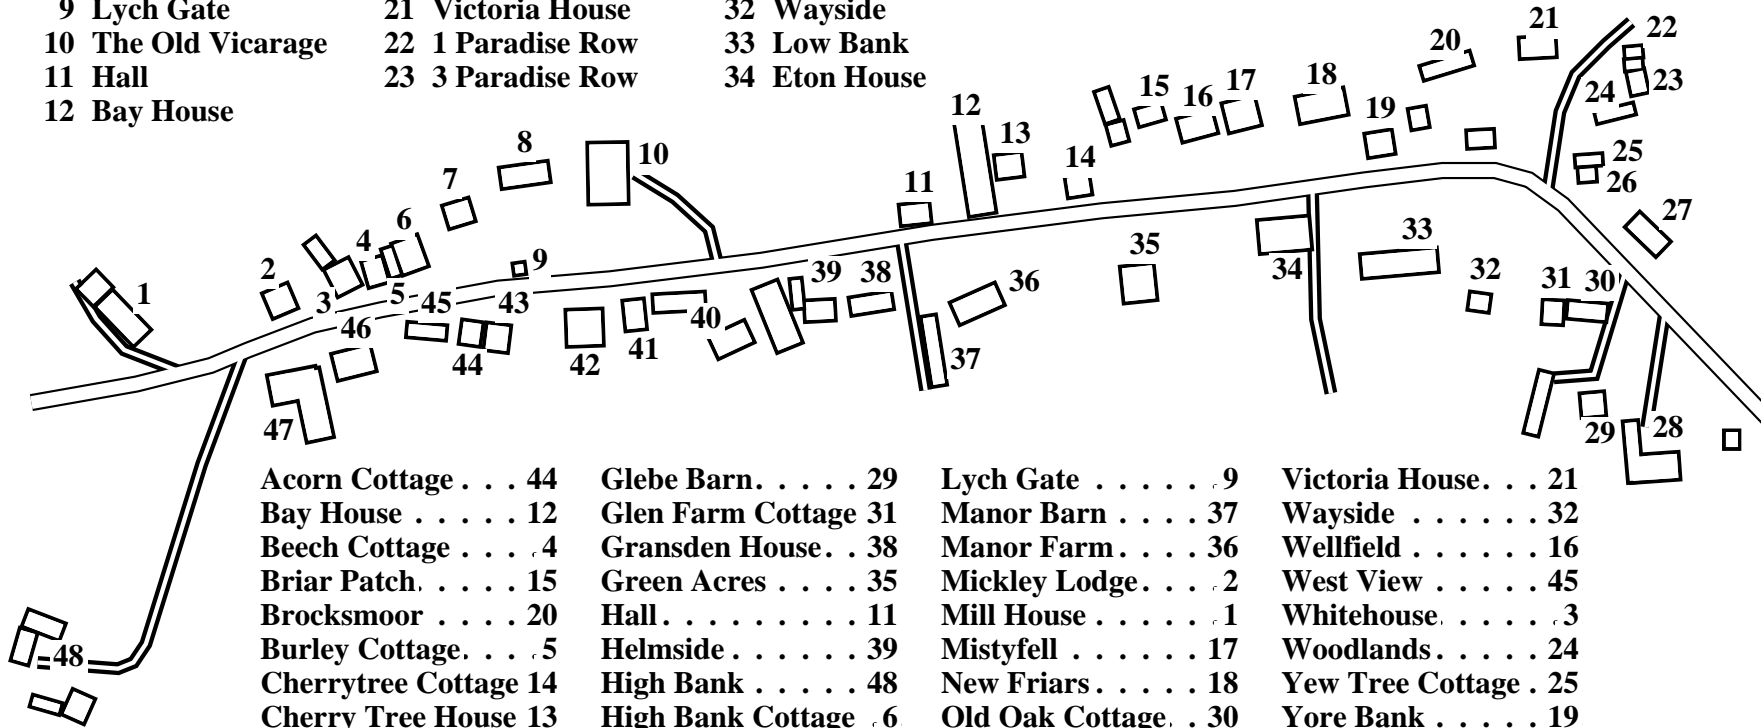

# Mickley

Caution: This map has not yet been checked by residents.  
There may be errors and omissions.

- |                     |                       |                      |                   |                  |
|---------------------|-----------------------|----------------------|-------------------|------------------|
| 1 Mill House        | 13 Cherry Tree House  | 24 Woodlands         | 35 Green Acres    | 43 Fox Hollow    |
| 2 Mickley Lodge     | 14 Cherrytree Cottage | 25 Yew Tree Cottage  | 36 Manor Farm     | 44 Acorn Cottage |
| 3 Whitehouse        | 15 Briar Patch        | 26 Lark Rise         | 37 Manor Barn     | 45 West View     |
| 4 Beech Cottage     | 16 Wellfield          | 27 Orchard Cottage   | 38 Gransden House | 46 Judy Rise     |
| 5 Burley Cottage    | 17 Mistyfell          | 28 Little Orchard    | 39 Helmside       | 47 The Keys      |
| 6 High Bank Cottage | 18 New Friars         | 29 Glebe Barn        | 40 Clayton Farm   | 48 High Bank     |
| 7 Rahane            | 19 Yore Bank          | 30 Old Oak Cottage   | 41 Clayton House  |                  |
| 8 St John's Church  | 20 Brocksmoor         | 31 Glen Farm Cottage | 42 Lilac Farm     |                  |
| 9 Lych Gate         | 21 Victoria House     | 32 Wayside           |                   |                  |
| 10 The Old Vicarage | 22 1 Paradise Row     | 33 Low Bank          |                   |                  |
| 11 Hall             | 23 3 Paradise Row     | 34 Eton House        |                   |                  |
| 12 Bay House        |                       |                      |                   |                  |