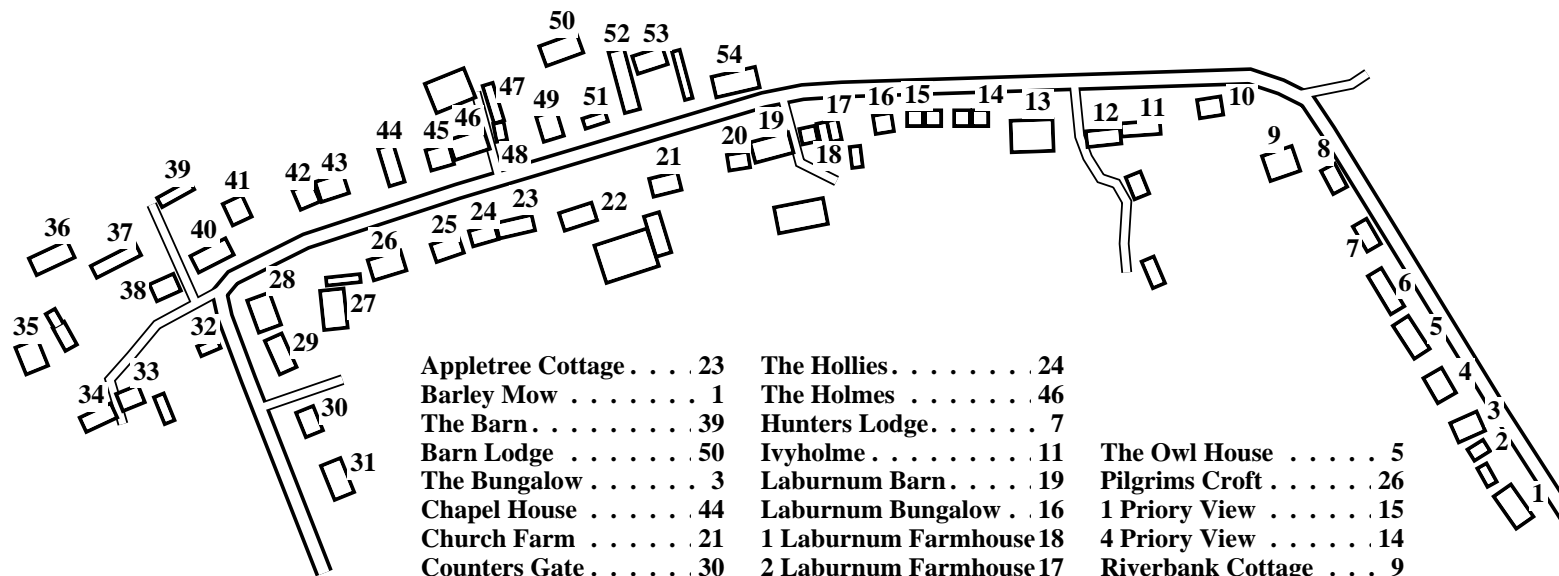

# Moor Monkton

Caution: This map has not yet been checked by residents.

There may be errors and omissions.

- |                     |                         |                      |                         |                    |
|---------------------|-------------------------|----------------------|-------------------------|--------------------|
| 1 Barley Mow        | 12 Orchard Cottage      | 23 Appletree Cottage | 34 Nidd View            | 45 Moor Farm       |
| 2 Hains             | 13 Nidd House           | 24 The Hollies       | 35 Moor End             | 46 The Holmes      |
| 3 The Bungalow      | 14 4 Priory View        | 25 Green Croft       | 36 Hill Top             | 47 Mistal Cottage  |
| 4 Golden Ray        | 15 1 Priory View        | 26 Pilgrims Croft    | 37 Rosemead Farm        | 48 Stable Cottage  |
| 5 The Owl House     | 16 Laburnum Bungalow    | 27 Croft Cottage     | 38 Rosemead Farm House  | 49 Sunnybank       |
| 6 The Studley       | 17 2 Laburnum Farmhouse | 28 Heather Dene      | 39 The Barn             | 50 Barn Lodge      |
| 7 Hunters Lodge     | 18 1 Laburnum Farmhouse | 29 Driftwood         | 40 Stone Ridge          | 51 The Granary     |
| 8 Deighton House    | 19 Laburnum Barn        | 30 Counters Gate     | 41 Orchard Farm         | 52 Willow Reach    |
| 9 Riverbank Cottage | 20 Springfield          | 31 Moor Garth        | 42 Hall                 | 53 Nidd Rise       |
| 10 The Garth        | 21 Church Farm          | 32 South View        | 43 The Old School House | 54 Wheatsheaf Farm |
| 11 Ivyholme         | 22 Orchard View         | 33 Nidd Grange       | 44 Chapel House         |                    |