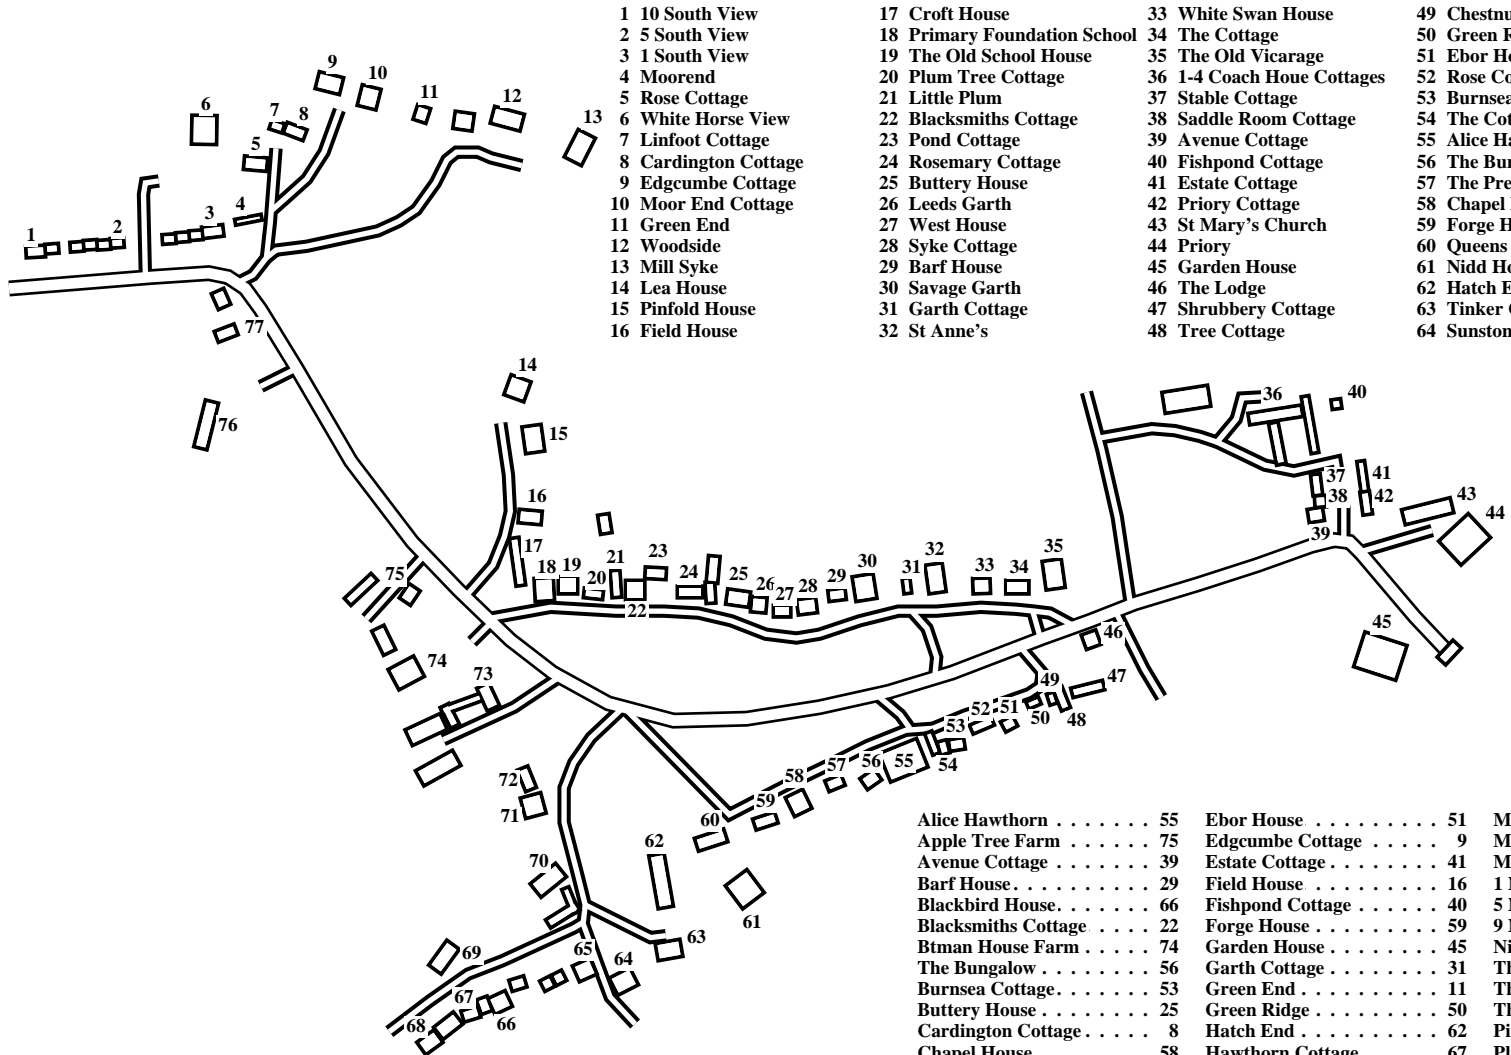

# Nun Monkton

Caution: This map has not yet been checked by residents.  
There may be errors and omissions.

- 1 10 South View
- 2 5 South View
- 3 1 South View
- 4 Moorend
- 5 Rose Cottage
- 6 White Horse View
- 7 Linfoot Cottage
- 8 Cardington Cottage
- 9 Edgcombe Cottage
- 10 Moor End Cottage
- 11 Green End
- 12 Woodside
- 13 Mill Syke
- 14 Lea House
- 15 Pinfold House
- 16 Field House

- 17 Croft House
- 18 Primary Foundation School
- 19 The Old School House
- 20 Plum Tree Cottage
- 21 Little Plum
- 22 Blacksmiths Cottage
- 23 Pond Cottage
- 24 Rosemary Cottage
- 25 Buttery House
- 26 Leeds Garth
- 27 West House
- 28 Syke Cottage
- 29 Barf House
- 30 Savage Garth
- 31 Garth Cottage
- 32 St Anne's

- 33 White Swan House
- 34 The Cottage
- 35 The Old Vicarage
- 36 1-4 Coach Houe Cottages
- 37 Stable Cottage
- 38 Saddle Room Cottage
- 39 Avenue Cottage
- 40 Fishpond Cottage
- 41 Estate Cottage
- 42 Priory Cottage
- 43 St Mary's Church
- 44 Priory
- 45 Garden House
- 46 The Lodge
- 47 Shrubbery Cottage
- 48 Tree Cottage

- 65 1 New Lane
- 66 5 New Lane
- 67 Hawthorn Cottage
- 68 9 New Lane
- 69 Willow Dene
- 70 Warren House Farm
- 71 Church House
- 72 Tessymans Cottage
- 73 West Side Farm
- 74 Btman House Farm
- 75 Apple Tree Farm
- 76 Little Hollands
- 77 Lane End House