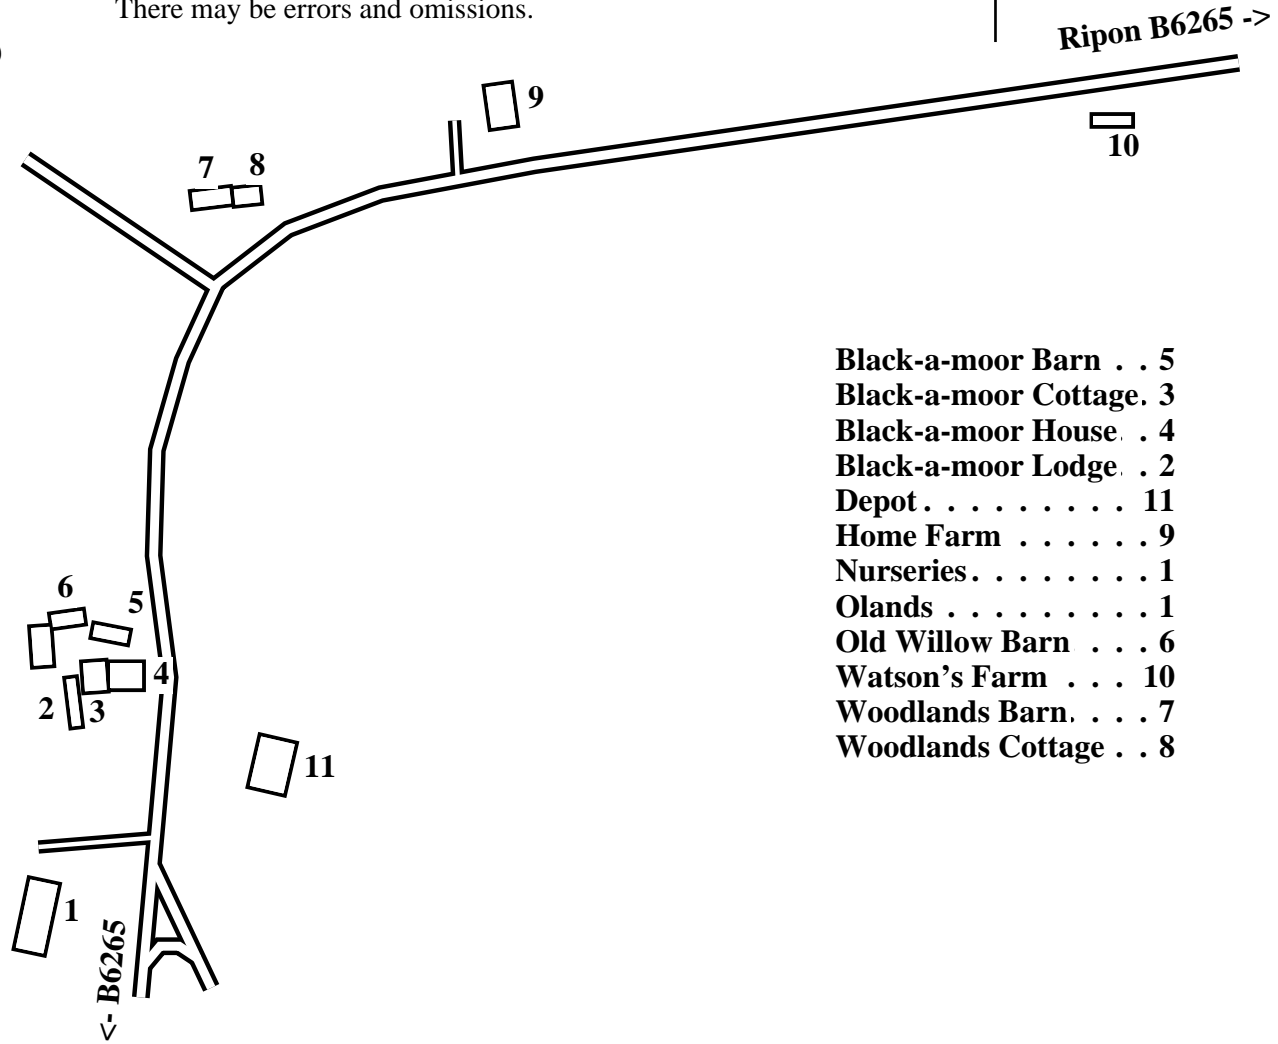

www.colinday.co.uk/maps  
 Available for copying without charge  
 20 June 2011  
 Reproduced from Ordnance Survey data  
 © Crown copyright & database rights (2014)

# Risplith

Caution: This map has not yet been checked by residents.  
 There may be errors and omissions.

- 1 Olands
- 2 Black-a-moor Lodge
- 3 Black-a-moor Cottage
- 4 Black-a-moor House
- 5 Black-a-moor Barn
- 6 Old Willow Barn
- 7 Woodlands Barn
- 8 Woodlands Cottage
- 9 Home Farm
- 10 Watson's Farm
- 11 Depot

- Black-a-moor Barn . . . 5
- Black-a-moor Cottage. 3
- Black-a-moor House. . 4
- Black-a-moor Lodge. . 2
- Depot. . . . . 11
- Home Farm . . . . . 9
- Nurseries. . . . . 1
- Olands . . . . . 1
- Old Willow Barn . . . 6
- Watson's Farm . . . 10
- Woodlands Barn. . . . 7
- Woodlands Cottage . . 8