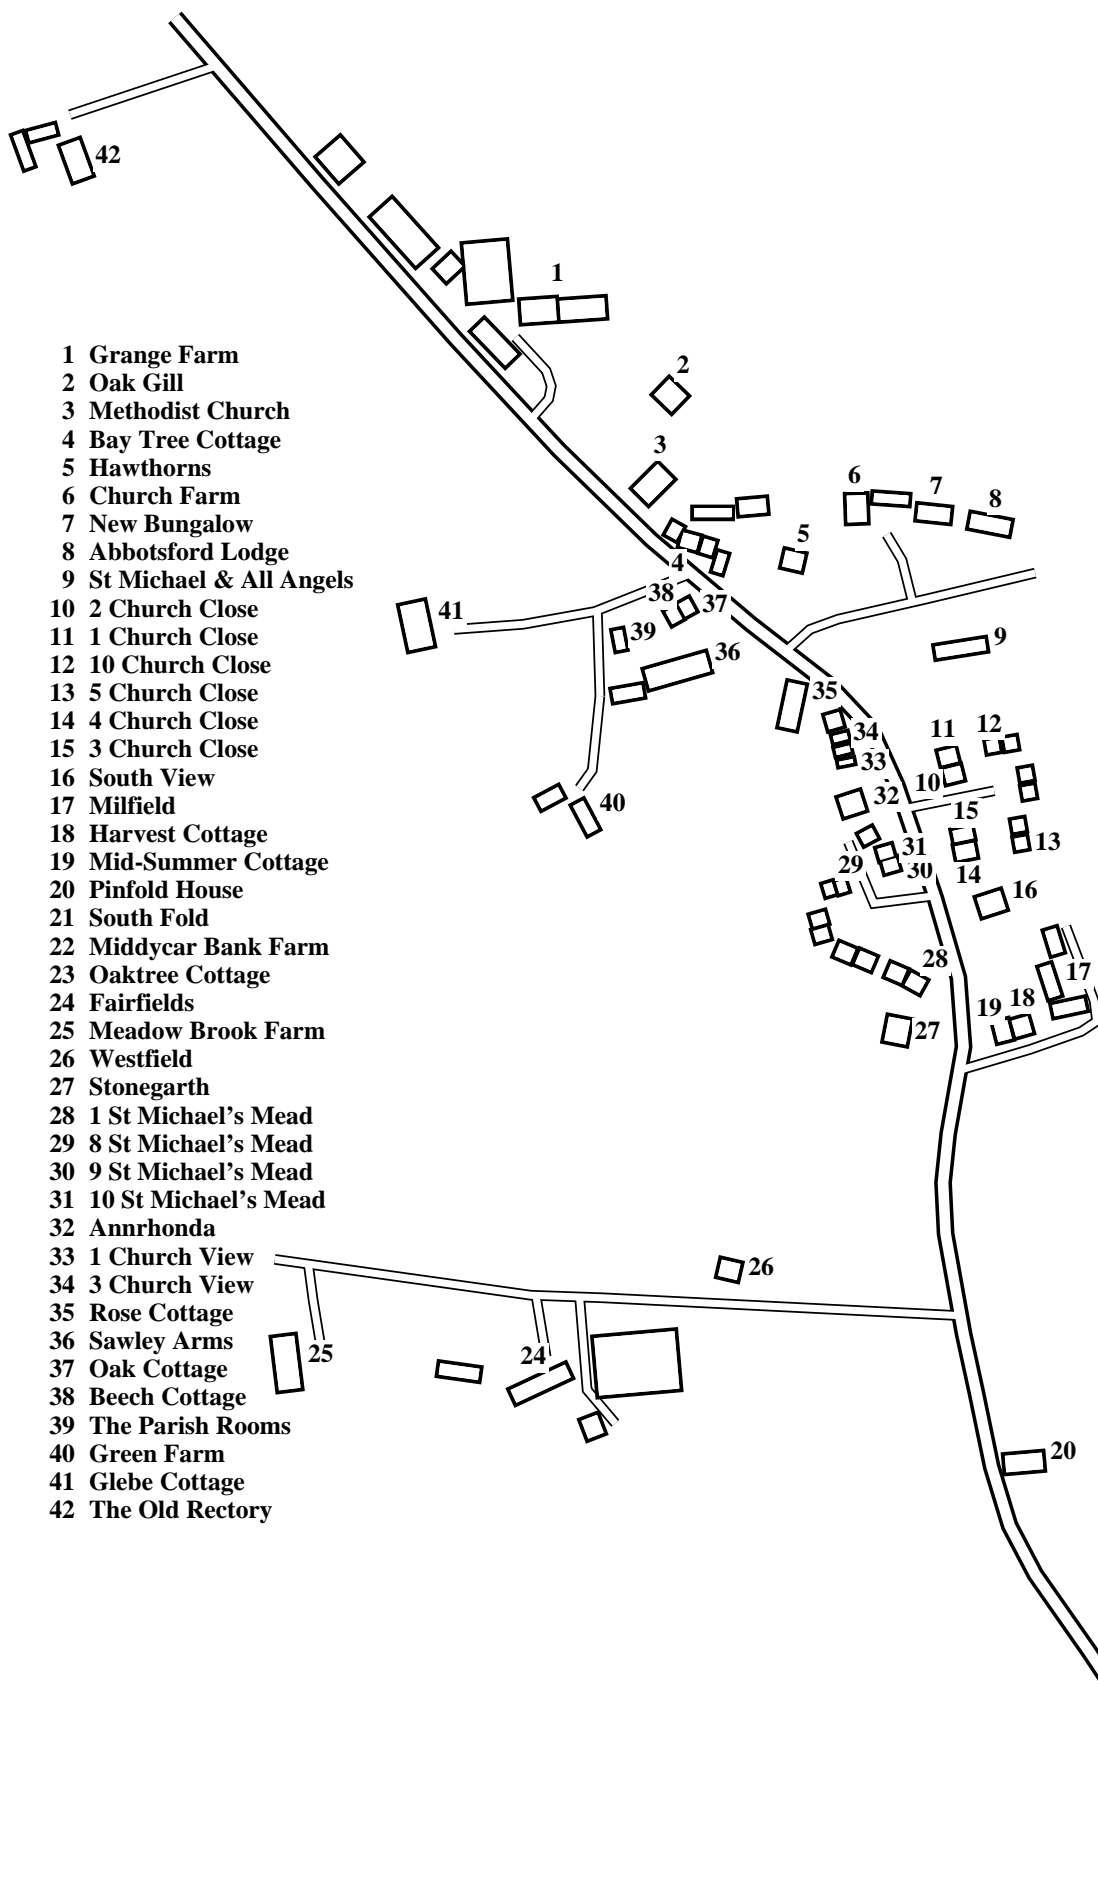

Sawley

Caution: This map has not yet been checked by residents.

There may be errors and omissions.

- 1 Grange Farm
- 2 Oak Gill
- 3 Methodist Church
- 4 Bay Tree Cottage
- 5 Hawthorns
- 6 Church Farm
- 7 New Bungalow
- 8 Abbotsford Lodge
- 9 St Michael & All Angels
- 10 2 Church Close
- 11 1 Church Close
- 12 10 Church Close
- 13 5 Church Close
- 14 4 Church Close
- 15 3 Church Close
- 16 South View
- 17 Milfield
- 18 Harvest Cottage
- 19 Mid-Summer Cottage
- 20 Pinfold House
- 21 South Fold
- 22 Middycar Bank Farm
- 23 Oaktree Cottage
- 24 Fairfields
- 25 Meadow Brook Farm
- 26 Westfield
- 27 Stonegarth
- 28 1 St Michael's Mead
- 29 8 St Michael's Mead
- 30 9 St Michael's Mead
- 31 10 St Michael's Mead
- 32 Annrhonda
- 33 1 Church View
- 34 3 Church View
- 35 Rose Cottage
- 36 Sawley Arms
- 37 Oak Cottage
- 38 Beech Cottage
- 39 The Parish Rooms
- 40 Green Farm
- 41 Glebe Cottage
- 42 The Old Rectory

- Abbotsford Lodge 8
- Annrhonda 32
- Bay Tree Cottage 4
- Beech Cottage 38
- Church 9
- 1 Church Close 11
- 2 Church Close 10
- 3 Church Close 15
- 4 Church Close 14
- 5 Church Close 13
- 10 Church Close 12
- Church Farm 6
- 1 Church View 33
- 3 Church View 34
- Fairfields 24
- Glebe Cottage 41
- Grange Farm 1
- Green Farm 40
- Harvest Cottage 18
- Hawthorns 5
- Meadow Brook Farm . . . 25
- Methodist Church 3
- Mid-Summer Cottage . . 19
- Middycar Bank Farm . . 22
- Milfield 17
- New Bungalow 7
- Oak Cottage 37
- Oak Gill 2
- Oaktree Cottage 23
- The Old Rectory 42
- The Parish Rooms 39
- Pinfold House 20
- Rose Cottage 35
- Sawley Arms 36
- South Fold 21
- South View 16
- St Michael & All Angels . 9
- 1 St Michael's Mead . . . 28
- 8 St Michael's Mead . . . 29
- 9 St Michael's Mead . . . 30
- 10 St Michael's Mead . . 31
- Stonegarth 27
- Westfield 26