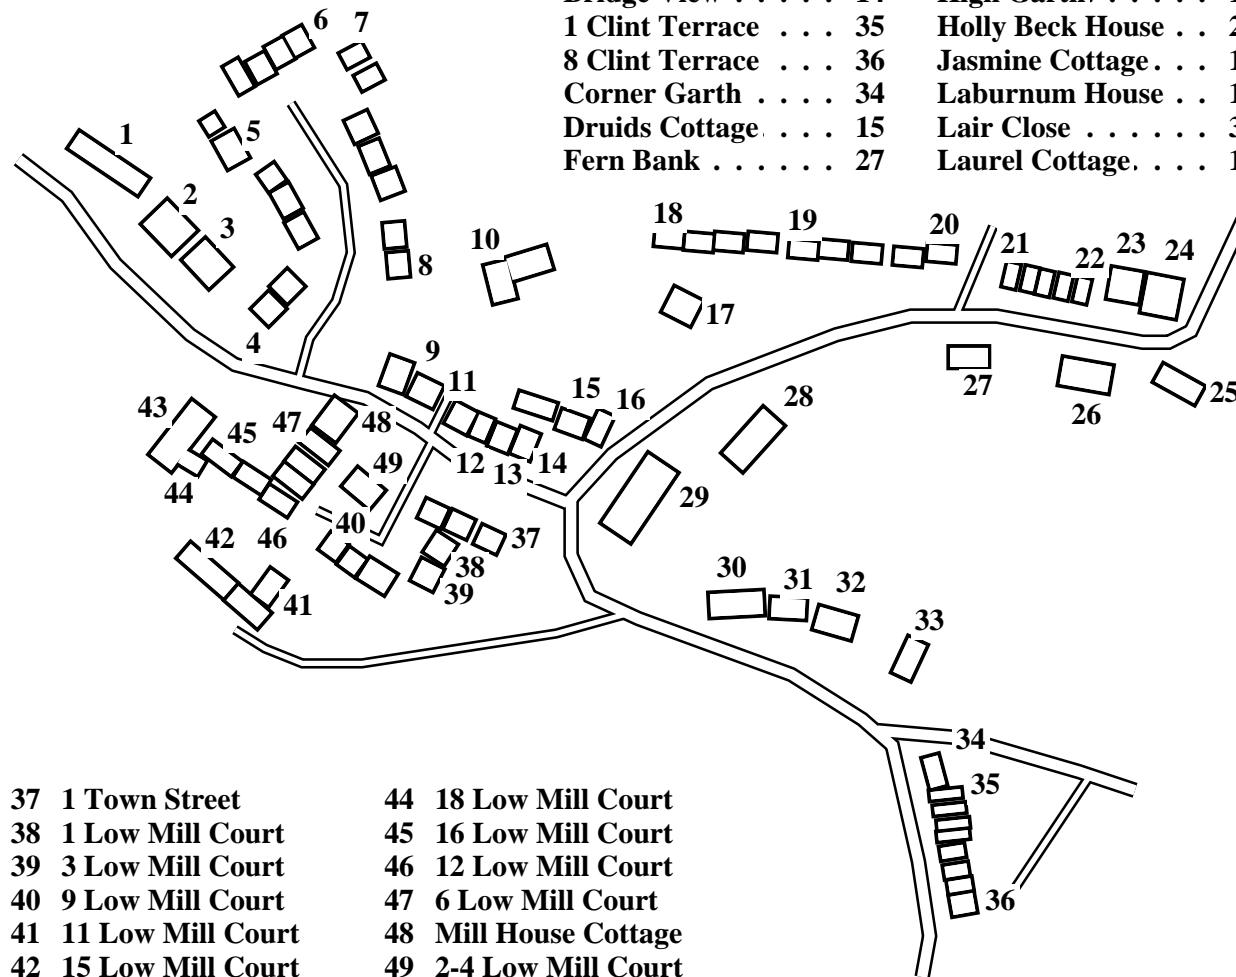

Shaw Mills

Caution: This map has not yet been checked by residents.
There may be errors and omissions.

- 1 Park View
- 2 Mill Race
- 3 Mill Beck
- 4 1 Grange Close
- 5 11 Grange Close
- 6 21 Grange Close
- 7 14 Grange Close
- 8 2 Grange Close
- 9 Peartrees Cottage
- 10 High Garth
- 11 Jasmine Cottage
- 12 Arch Cottage
- 13 Laurel Cottage
- 14 Bridge View
- 15 Druids Cottage
- 16 Park View
- 17 Laburnum House
- 18 1 Sunny Bank
- 19 5 Sunny Bank
- 20 9 Sunny Bank
- 21 5 Mill Bank Terrace
- 22 1 Mill Bank Terrace
- 23 Sunday School
- 24 Methodist Church
- 25 Aingarh House
- 26 Stone Garth
- 27 Fern Bank
- 28 Thornton House
- 29 Holly Beck House
- 30 Bridge End Farm
- 31 Bridge End Cottage
- 32 Bridge End House
- 33 Lair Close
- 34 Corner Garth
- 35 1 Clint Terrace
- 36 8 Clint Terrace

- 37 1 Town Street
- 38 1 Low Mill Court
- 39 3 Low Mill Court
- 40 9 Low Mill Court
- 41 11 Low Mill Court
- 42 15 Low Mill Court
- 43 20-30 Low Mill Court
- 44 18 Low Mill Court
- 45 16 Low Mill Court
- 46 12 Low Mill Court
- 47 6 Low Mill Court
- 48 Mill House Cottage
- 49 2-4 Low Mill Court

- 1 Low Mill Court . . 38
- 2-4 Low Mill Court . 49
- 3 Low Mill Court . . 39
- 6 Low Mill Court . . 47
- 9 Low Mill Court . . 40
- 11 Low Mill Court . . 41
- 12 Low Mill Court . . 46
- 15 Low Mill Court . . 42
- 16 Low Mill Court . . 45
- 18 Low Mill Court . . 44
- 20-30 Low Mill Court 43
- Methodist Church . . 24
- 1 Mill Bank Terrace. 22
- 5 Mill Bank Terrace. 21
- Mill Beck 3
- Mill House Cottage . 48
- Mill Race 2
- Park View 16
- Park View 1
- Peartrees Cottage . . 9
- Stone Garth 26
- Sunday School 23
- 1 Sunny Bank 18
- 5 Sunny Bank 19
- 9 Sunny Bank 20
- Thornton House . . . 28
- 1 Town Street 37