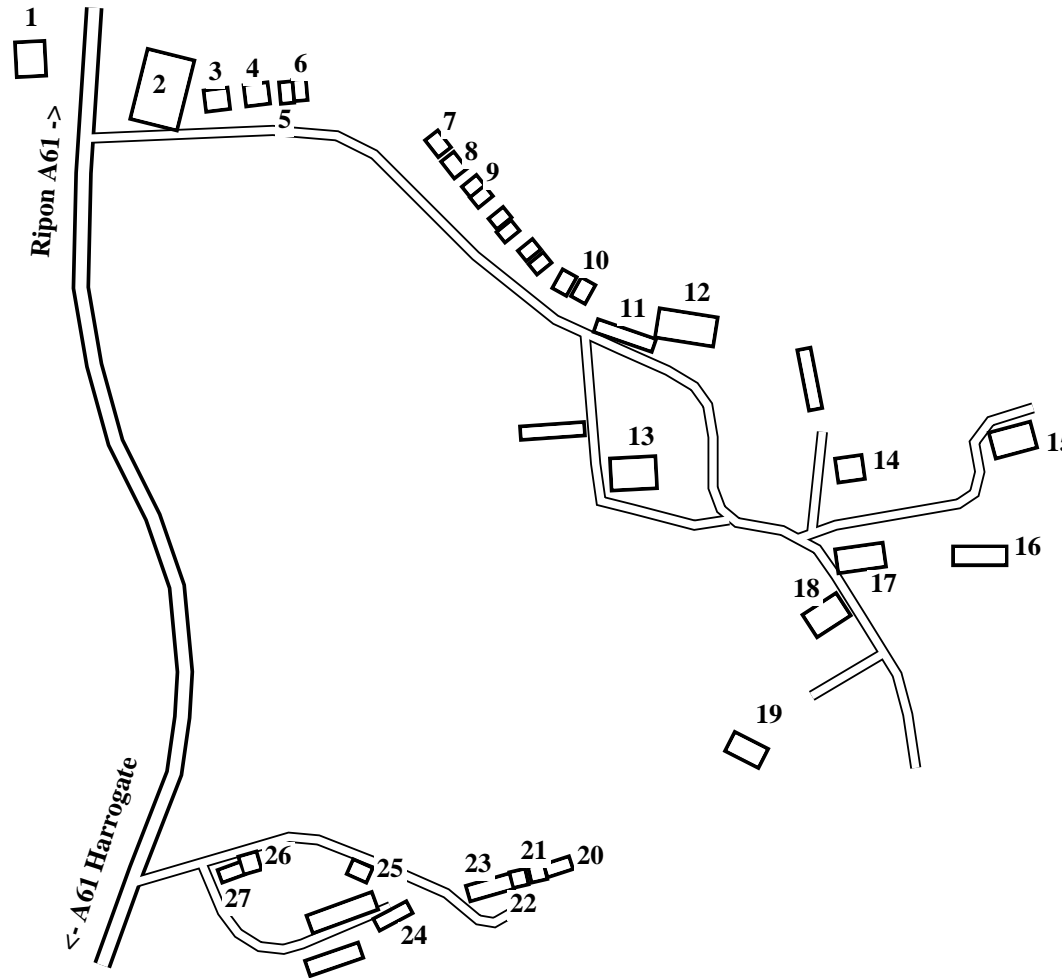

South Stainley

Caution: This map has not yet been checked by residents.
There may be errors and omissions.

- 1 Monray Lodge
- 2 The Red Lion
- 3 Graigmere
- 4 Glenholm
- 5 Elm Tree Cottage
- 6 Kilgarvan
- 7 1 Manor Cottages
- 8 2 Manor Cottages
- 9 1 Fair View
- 10 8 Fair View
- 11 Blacksmith's Cottage
- 12 Chestnut Cottage
- 13 Manor Farm
- 14 Church Farm
- 15 The Old Vicarage
- 16 St Wilfrid's Church
- 17 Bridge Cottage
- 18 The Old Farmstead
- 19 Beck House
- 20 Valley View
- 21 Mayfield Cottage
- 22 Hillside Cottage
- 23 The Forge
- 24 Brooklands Farm
- 25 The Old Village Institute
- 26 School House Cottage
- 27 Meadow View

- Beck House 19
- Blacksmith's Cottage . . . 11
- Bridge Cottage 17
- Brooklands Farm 24
- Chestnut Cottage 12
- Church 16
- Church Farm 14
- Elm Tree Cottage 5
- 1 Fair View 9
- 8 Fair View 10
- The Forge 23
- Glenholm 4
- Graigmere 3
- Hillside Cottage 22
- Kilgarvan 6
- 1 Manor Cottages 7
- 2 Manor Cottages 8
- Manor Farm 13
- Mayfield Cottage 21
- Meadow View 27
- Monray Lodge 1
- The Old Farmstead 18
- The Old Vicarage 15
- The Old Village Institute . 25
- The Red Lion 2
- School House Cottage . . . 26
- St Wilfrid's Church 16
- Valley View 20