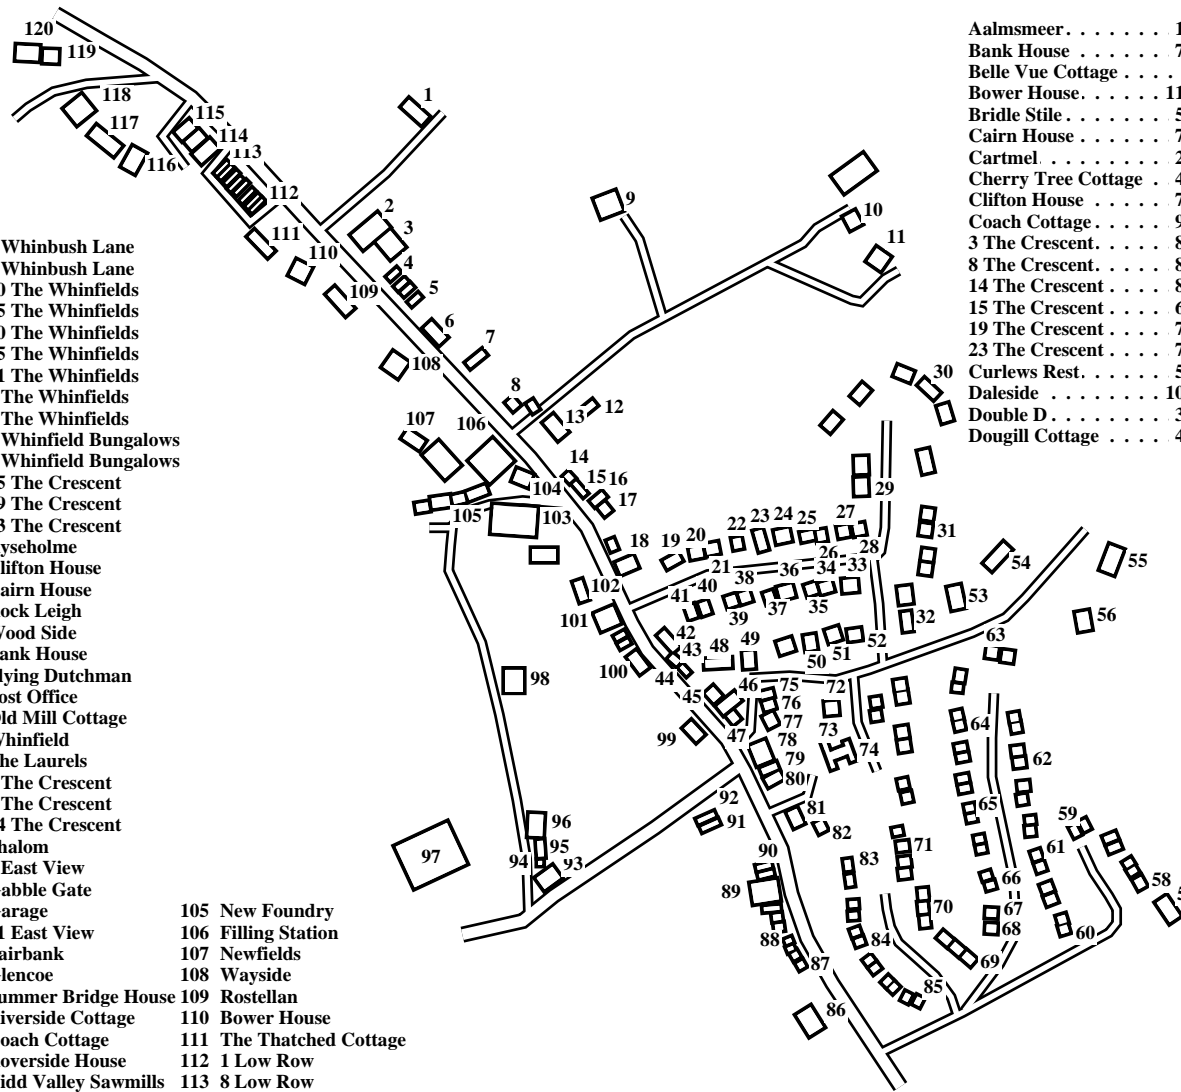

Summerbridge

Caution: This map has not yet been checked by residents.
There may be errors and omissions.

- 1 Oakridge
 - 2 Methodist Church
 - 3 Sunday School
 - 4 1 Elmwood Terrace
 - 5 4 Elmwood Terrace
 - 6 Elmtree Cottage
 - 7 Belle Vue Cottage
 - 8 Ivy Dene
 - 9 Elmwood Farm
 - 10 Hill Crest
 - 11 White House
 - 12 Rose Villa
 - 13 Gillcroft
 - 14 School Cottage
 - 15 School Hill
 - 16 Whinburn Cottage
 - 17 Lyndale Cottage
 - 18 Dry Gill Cafe
 - 19 Aalmsmeer
 - 20 Sylvan Dell
 - 21 Shawburn
 - 22 Linton
 - 23 Kern Green
 - 24 Cartmel
 - 25 Fairways
 - 26 Rowancroft
 - 27 Rushlome
 - 28 Fairmount
 - 29 30 Hartwith Green
 - 30 20 Hartwith Green
 - 31 12 Hartwith Green
 - 32 2 Hartwith Green
 - 33 Meadow Croft
 - 34 Ferndale
 - 35 Le Seahorse
 - 36 Double D
 - 37 Glen View
 - 38 Lyndale
 - 39 Oakdale
 - 40 Hillrise
 - 41 Wellcroft
 - 42 Well House
 - 43 Whin Cottage
 - 44 Myton Cottage
 - 45 Old Corn House
 - 46 Melrose House
 - 47 Jasmine Cottage
 - 48 Cherry Tree Cottage
 - 49 Dougill Cottage
 - 50 Whyn Croft
 - 51 Curlews Rest
 - 52 Rowland House
 - 53 Hillside
 - 54 Uplands
 - 55 Bridle Stile
 - 56 Tall Trees
 - 57 Rowan Hill
- 58 7 Whinbush Lane
 - 59 1 Whinbush Lane
 - 60 30 The Whinfields
 - 61 25 The Whinfields
 - 62 20 The Whinfields
 - 63 15 The Whinfields
 - 64 11 The Whinfields
 - 65 6 The Whinfields
 - 66 1 The Whinfields
 - 67 2 Whinfield Bungalows
 - 68 1 Whinfield Bungalows
 - 69 15 The Crescent
 - 70 19 The Crescent
 - 71 23 The Crescent
 - 72 Ryseholme
 - 73 Clifton House
 - 74 Cairn House
 - 75 Rock Leigh
 - 76 Wood Side
 - 77 Bank House
 - 78 Flying Dutchman
 - 79 Post Office
 - 80 Old Mill Cottage
 - 81 Whinfield
 - 82 The Laurels
 - 83 3 The Crescent
 - 84 8 The Crescent
 - 85 14 The Crescent
 - 86 Shalom
 - 87 1 East View
 - 88 Gabble Gate
 - 89 Garage
 - 90 11 East View
 - 91 Fairbank
 - 92 Glencoe
 - 93 Summer Bridge House
 - 94 Riverside Cottage
 - 95 Coach Cottage
 - 96 Roverside House
 - 97 Nidd Valley Sawmills
 - 98 Trees
 - 99 Rose Cottage
 - 100 Daleside
 - 101 Wood View
 - 102 Wood Close
 - 103 Primary School
 - 104 Sunny Bank
 - 105 New Foundry
 - 106 Filling Station
 - 107 Newfields
 - 108 Wayside
 - 109 Rostellan
 - 110 Bower House
 - 111 The Thatched Cottage
 - 112 1 Low Row
 - 113 8 Low Row
 - 114 3 Nidd Court
 - 115 1 Nidd Court
 - 116 Sycamores
 - 117 Swallow Croft
 - 118 Fossil Court
 - 119 Nydd View
 - 120 Prospect House