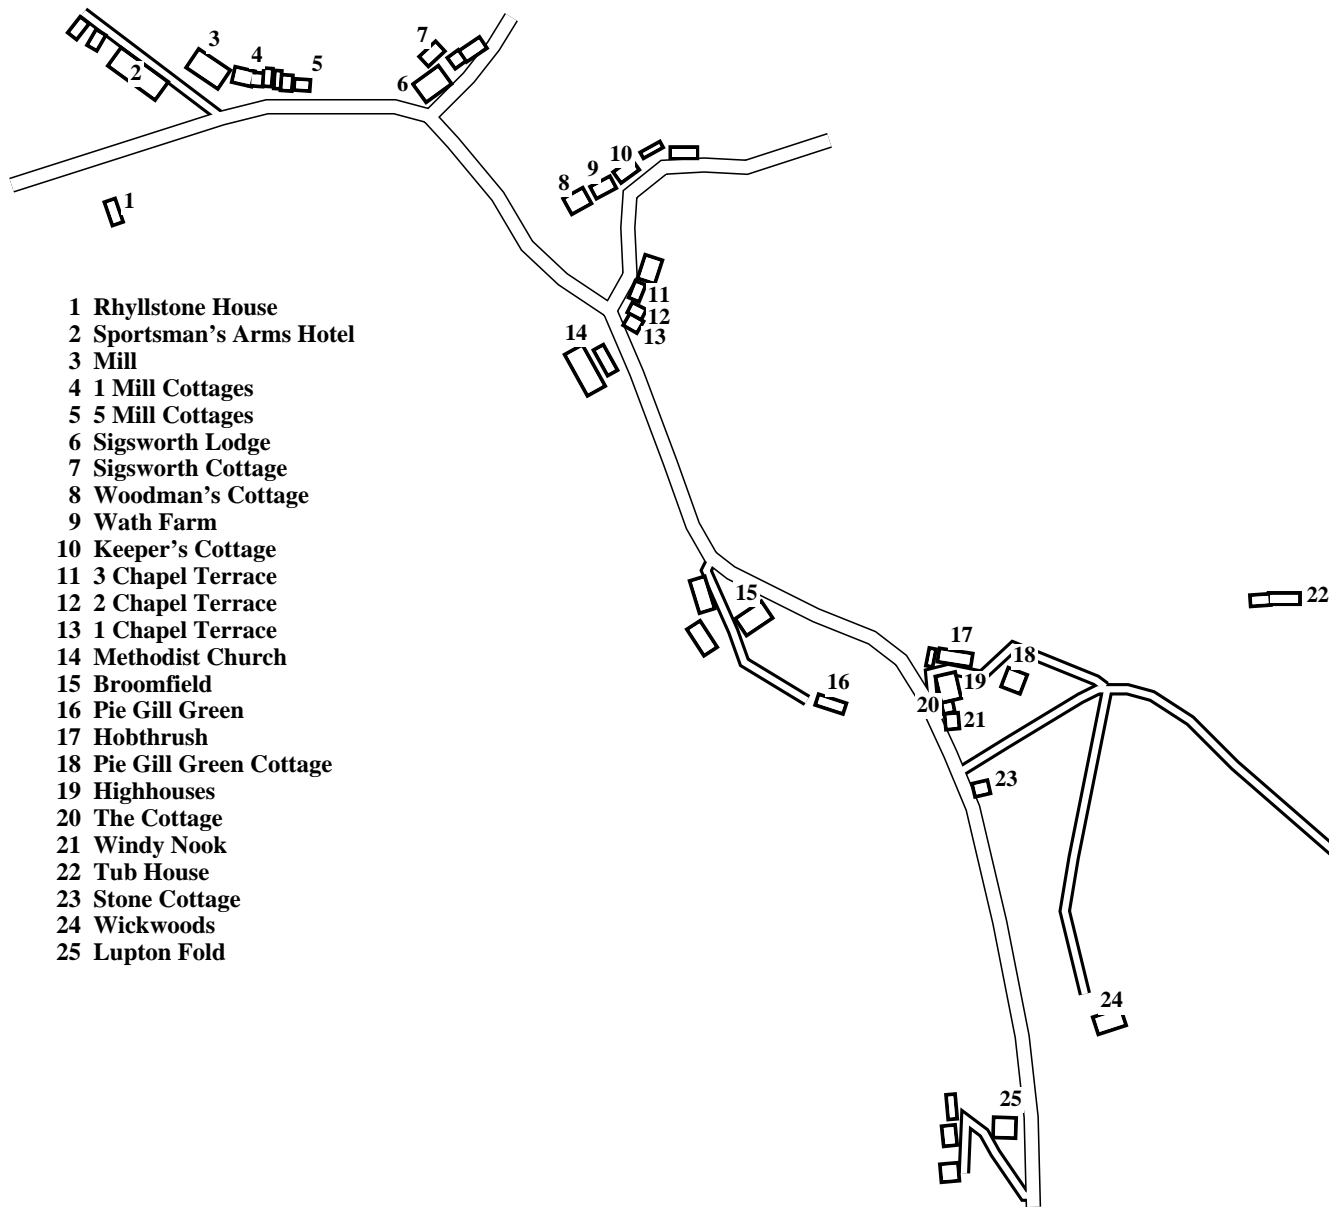

# Wath (Nr Pately Bridge)

Caution: This map has not yet been checked by residents.  
 There may be errors and omissions.

- 1 Rhyllstone House
- 2 Sportsman's Arms Hotel
- 3 Mill
- 4 1 Mill Cottages
- 5 5 Mill Cottages
- 6 Sigsworth Lodge
- 7 Sigsworth Cottage
- 8 Woodman's Cottage
- 9 Wath Farm
- 10 Keeper's Cottage
- 11 3 Chapel Terrace
- 12 2 Chapel Terrace
- 13 1 Chapel Terrace
- 14 Methodist Church
- 15 Broomfield
- 16 Pie Gill Green
- 17 Hobthrush
- 18 Pie Gill Green Cottage
- 19 Highhouses
- 20 The Cottage
- 21 Windy Nook
- 22 Tub House
- 23 Stone Cottage
- 24 Wickwoods
- 25 Lupton Fold

- Broomfield . . . . . 15
- 1 Chapel Terrace . . . 13
- 2 Chapel Terrace . . . 12
- 3 Chapel Terrace . . . 11
- The Cottage . . . . . 20
- Highhouses. . . . . 19
- Hobthrush . . . . . 17
- Keeper's Cottage . . . 10
- Lupton Fold . . . . . 25
- Methodist Church. . . 14
- Mill . . . . . 3
- 1 Mill Cottages. . . . . 4
- 5 Mill Cottages. . . . . 5
- Pie Gill Green . . . . . 16
- Pie Gill Green Cottage . 18
- Rhyllstone House . . . . 1
- Sigsworth Cottage. . . . 7
- Sigsworth Lodge. . . . . 6
- Sportsman's Arms Hotel 2
- Stone Cottage . . . . . 23
- Tub House . . . . . 22
- Wath Farm. . . . . 9
- Wickwoods. . . . . 24
- Windy Nook . . . . . 21
- Woodman's Cottage. . . 8