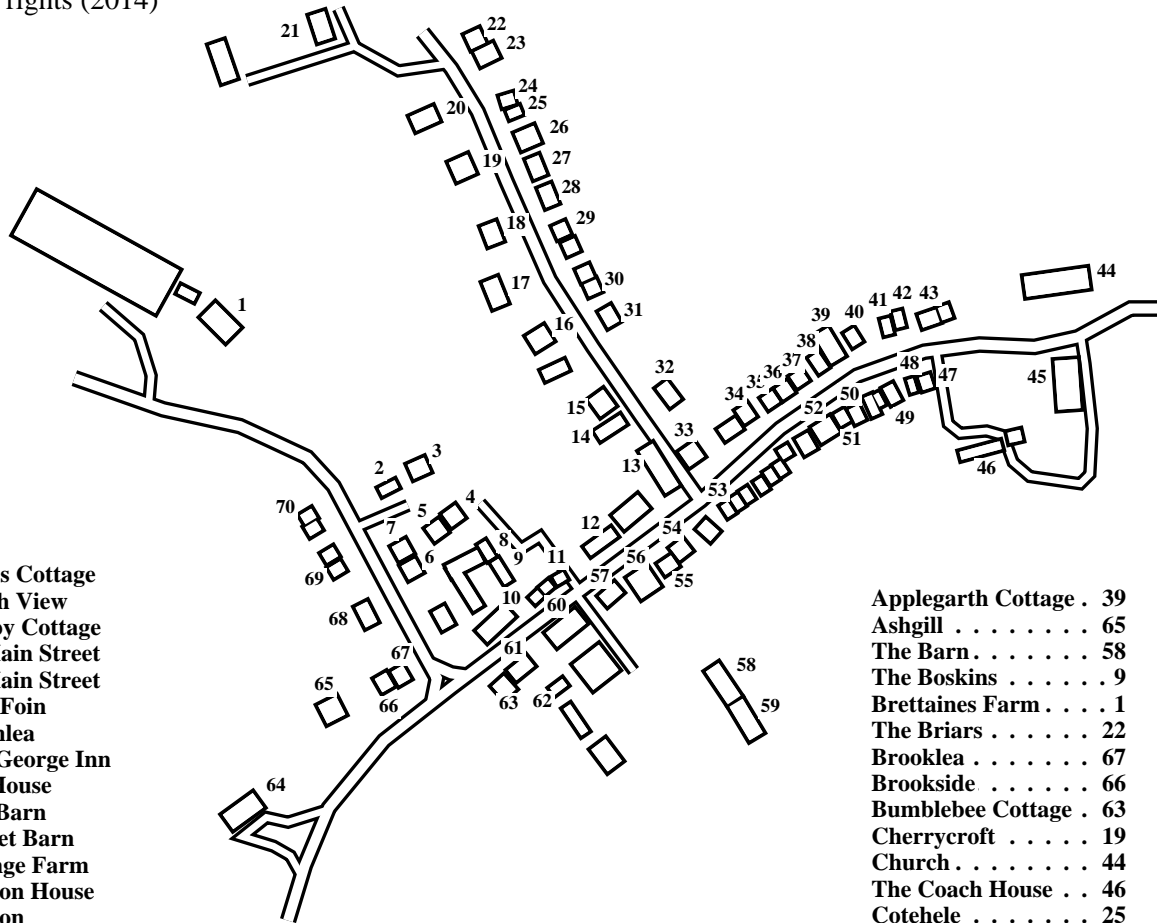

Wath (Nr Ripon)

Caution: This map has not yet been checked by residents.
There may be errors and omissions.

- 1 Brettaines Farm
- 2 1 Norton Close
- 3 2 Norton Close
- 4 3 Norton Close
- 5 4 Norton Close
- 6 5 Norton Close
- 7 6 Norton Close
- 8 The Old Granary
- 9 The Boskins
- 10 1 Diamond Cottages
- 11 3 Diamond Cottages
- 12 Village Farm House
- 13 Wath Hall
- 14 Sunnycroft
- 15 The Old Post Office
- 16 Walkingham House
- 17 Cragside
- 18 Dalegarth
- 19 Cherrycroft
- 20 Meadowside
- 21 Eohippus
- 22 The Briars
- 23 Greystone
- 24 Foxdale
- 25 Cotehele
- 26 Elvet House
- 27 Wayside
- 28 Spring Meadow
- 29 1 West View
- 30 4 West View
- 31 Thistle Rose House
- 32 Sunnyside House
- 33 Sunnyside Farm
- 34 Virginia House
- 35 15 Main Street
- 36 Greenfield
- 37 11 Main Street
- 38 9 Main Street
- 39 Applegarth Cottage
- 40 7 Main Street
- 41 2 South View
- 42 1 South View
- 43 1 Main Street
- 44 St Mary's Church
- 45 The Old Rectory
- 46 The Coach House
- 47 2 Main Street
- 48 4 Main Street

- 49 Heyes Cottage
- 50 North View
- 51 Denby Cottage
- 52 18 Main Street
- 53 30 Main Street
- 54 Sain Foin
- 55 Holmlea
- 56 The George Inn
- 57 Ivy House
- 58 The Barn
- 59 Russet Barn
- 60 Grange Farm
- 61 Walton House
- 62 Walton
- 63 Bumblebee Cottage
- 64 Wath Lodge
- 65 Ashgill
- 66 Brookside
- 67 Brooklea
- 68 Dunelm
- 69 1 Tanfield Lane
- 70 4 Tanfield Lane