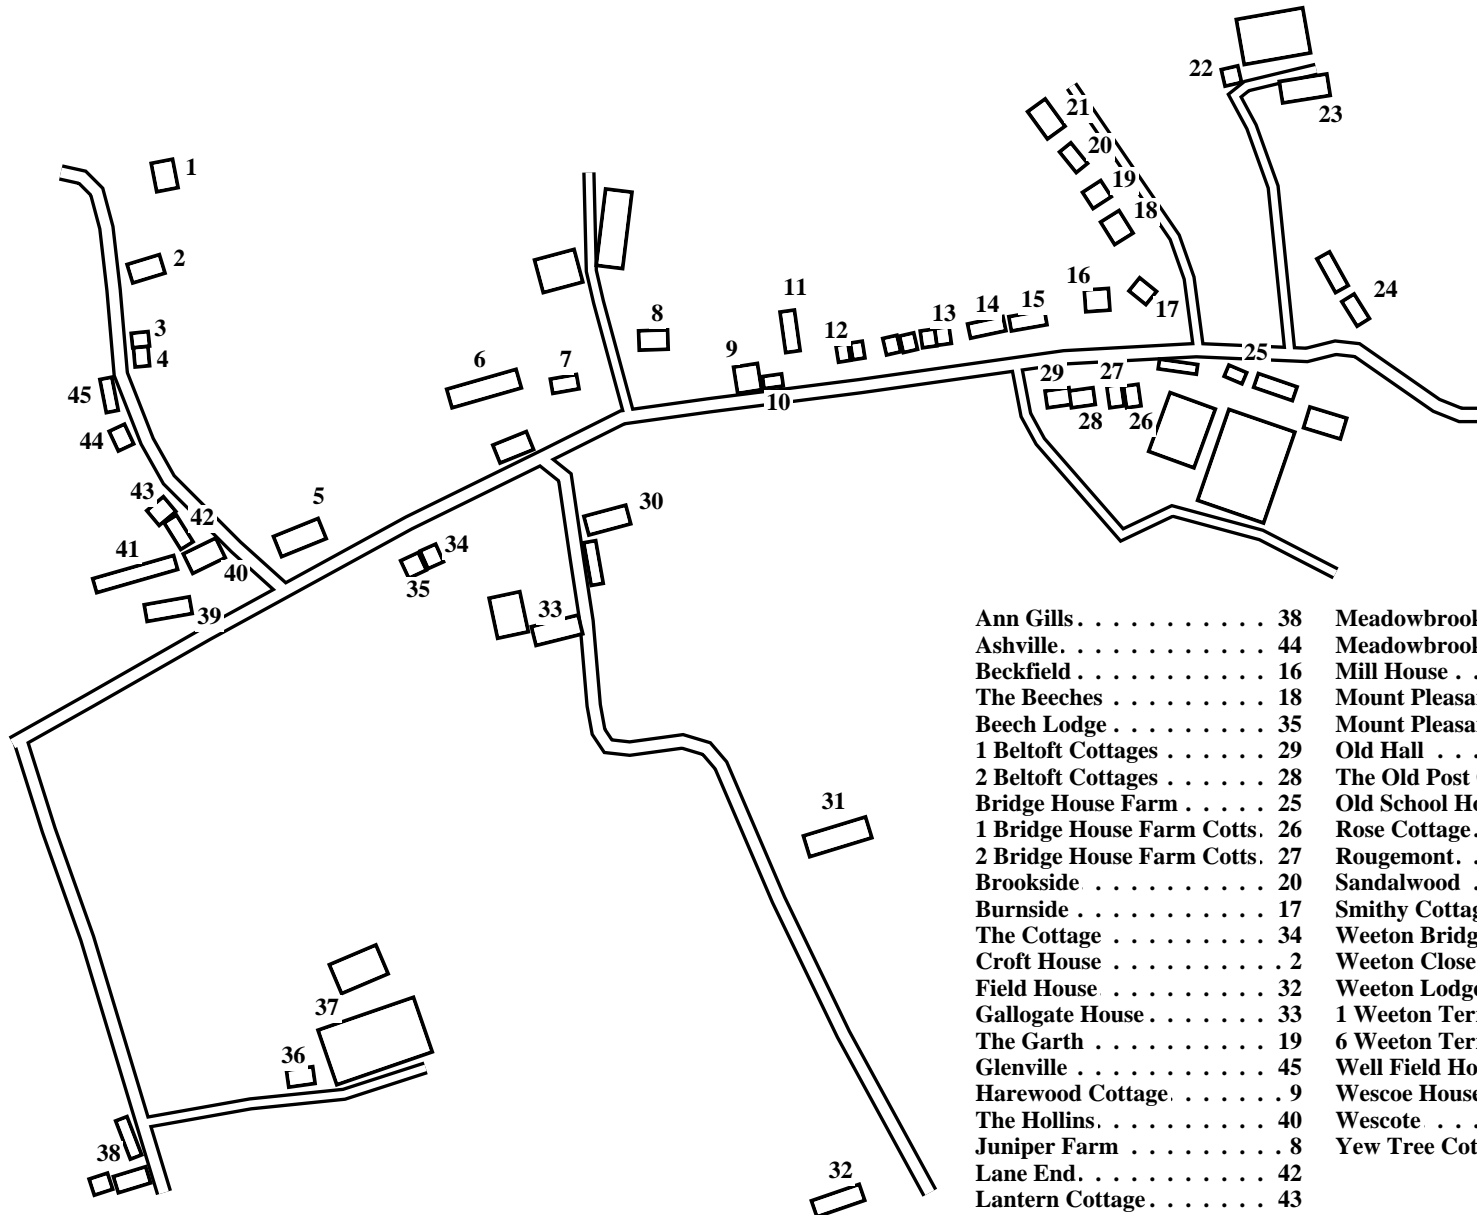

# Weeton

Caution: This map has not yet been checked by residents.  
There may be errors and omissions.

- 1 Mallories Meadow
- 2 Croft House
- 3 Wescote
- 4 Smithy Cottage
- 5 Old School House
- 6 Old Hall
- 7 Rose Cottage
- 8 Juniper Farm
- 9 Harewood Cottage
- 10 The Old Post Office
- 11 Well Field House
- 12 1 Weeton Terrace
- 13 6 Weeton Terrace
- 14 Mill House
- 15 Sandalwood
- 16 Beckfield
- 17 Burnside
- 18 The Beeches
- 19 The Garth
- 20 Brookside
- 21 Rougemont
- 22 Meadowbrook Cottage
- 23 Meadowbrook
- 24 Weeton Bridge House
- 25 Bridge House Farm
- 26 1 Bridge House Farm Cottages
- 27 2 Bridge House Farm Cottages
- 28 2 Beltoft Cottages
- 29 1 Beltoft Cottages
- 30 Yew Tree Cottage
- 31 Weeton Close
- 32 Field House
- 33 Gallogate House
- 34 The Cottage
- 35 Beech Lodge
- 36 Mount Pleasant Farm Bungalow
- 37 Mount Pleasant
- 38 Ann Gills
- 39 Weeton Lodge
- 40 The Hollins
- 41 Wescoe House
- 42 Lane End
- 43 Lantern Cottage
- 44 Ashville
- 45 Glenville