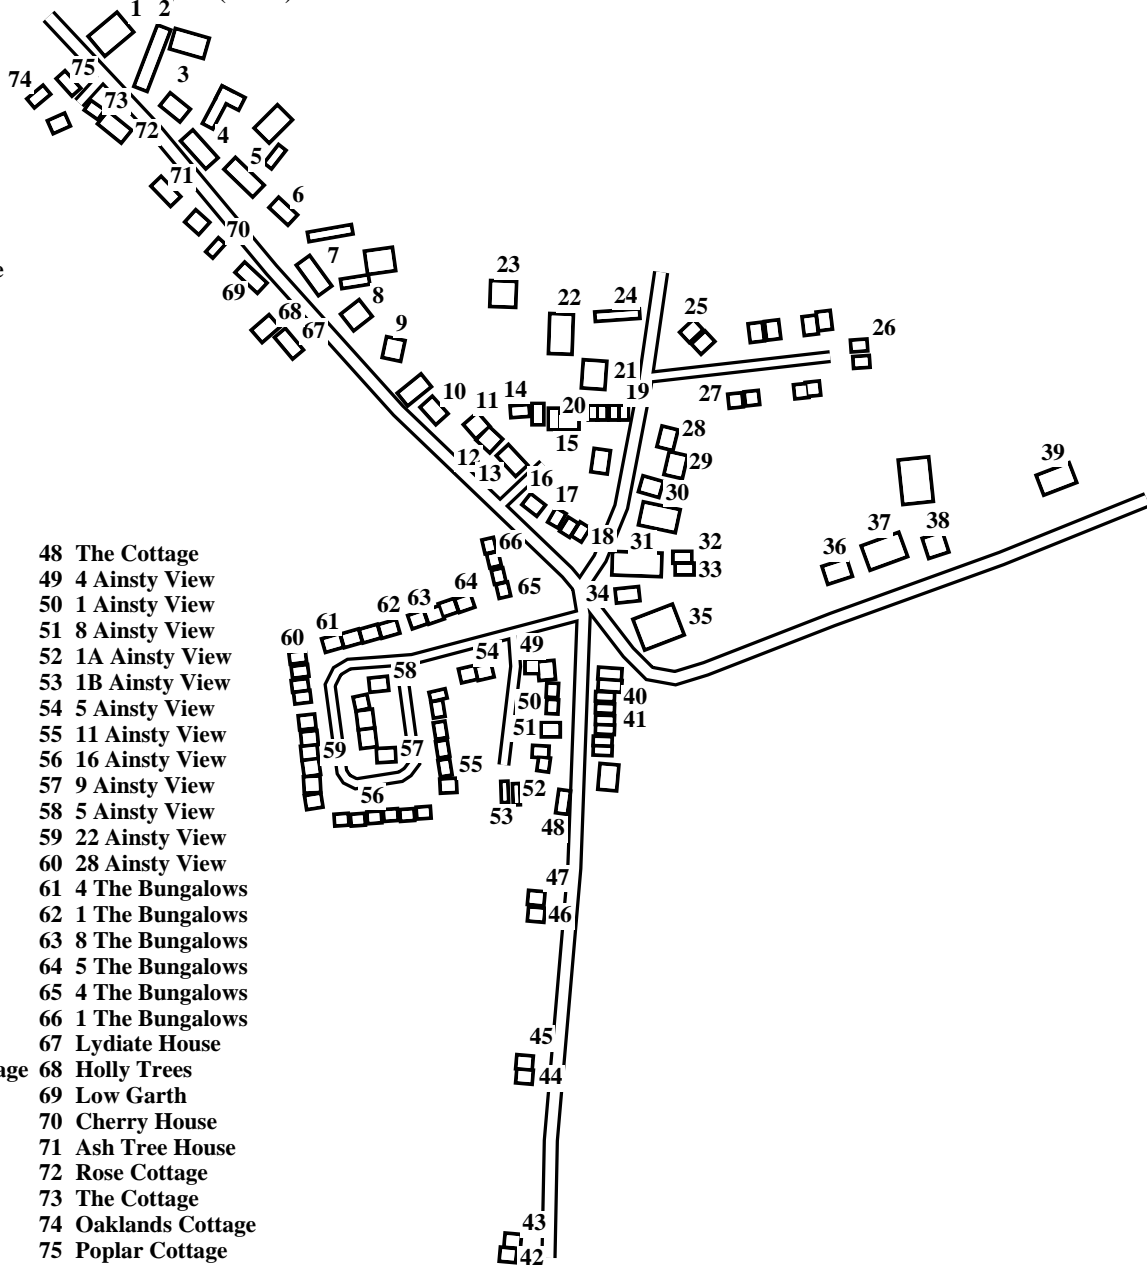

Whixley (South)

Caution: This map has not yet been checked by residents.
There may be errors and omissions.

- 1 Prospect House
- 2 Willow Barn
- 3 Pear Tree Farm
- 4 Pear Tree House
- 5 Laburnum Farm
- 6 Hambleton House
- 7 Fir Tree Farm
- 8 May House
- 9 Cherry Tree Cottage
- 10 Providence House
- 11 Vine House
- 12 Vine Cottage
- 13 The Granary
- 14 1 Vine Farm Close
- 15 4 Vine Farm Close
- 16 April Cottage
- 17 5 Vine Farm Close
- 18 7 Vine Farm Close
- 19 1 Burn's Cottage
- 20 4 Burn's Cottage
- 21 Augustus House
- 22 Pinelands
- 23 Highdrive
- 24 Cobble Cottage
- 25 1 Rudgate Grove
- 26 7 Rudgate Grove
- 27 12 Rudgate Grove
- 28 The White House
- 29 Barn House
- 30 Forge House
- 31 1-2 The Cobbles
- 32 3 The Cobbles
- 33 4 The Cobbles
- 34 Ashwood House
- 35 Anchor Inn
- 36 Holly Croft
- 37 Springwell
- 38 Broadfield House
- 39 Birchfields
- 40 Quarter Penny Cottage
- 41 Balley Beg Cottage
- 42 Hill Crest
- 43 Highthorn
- 44 East View
- 45 Hillside
- 46 Lylands
- 47 Lyngarth