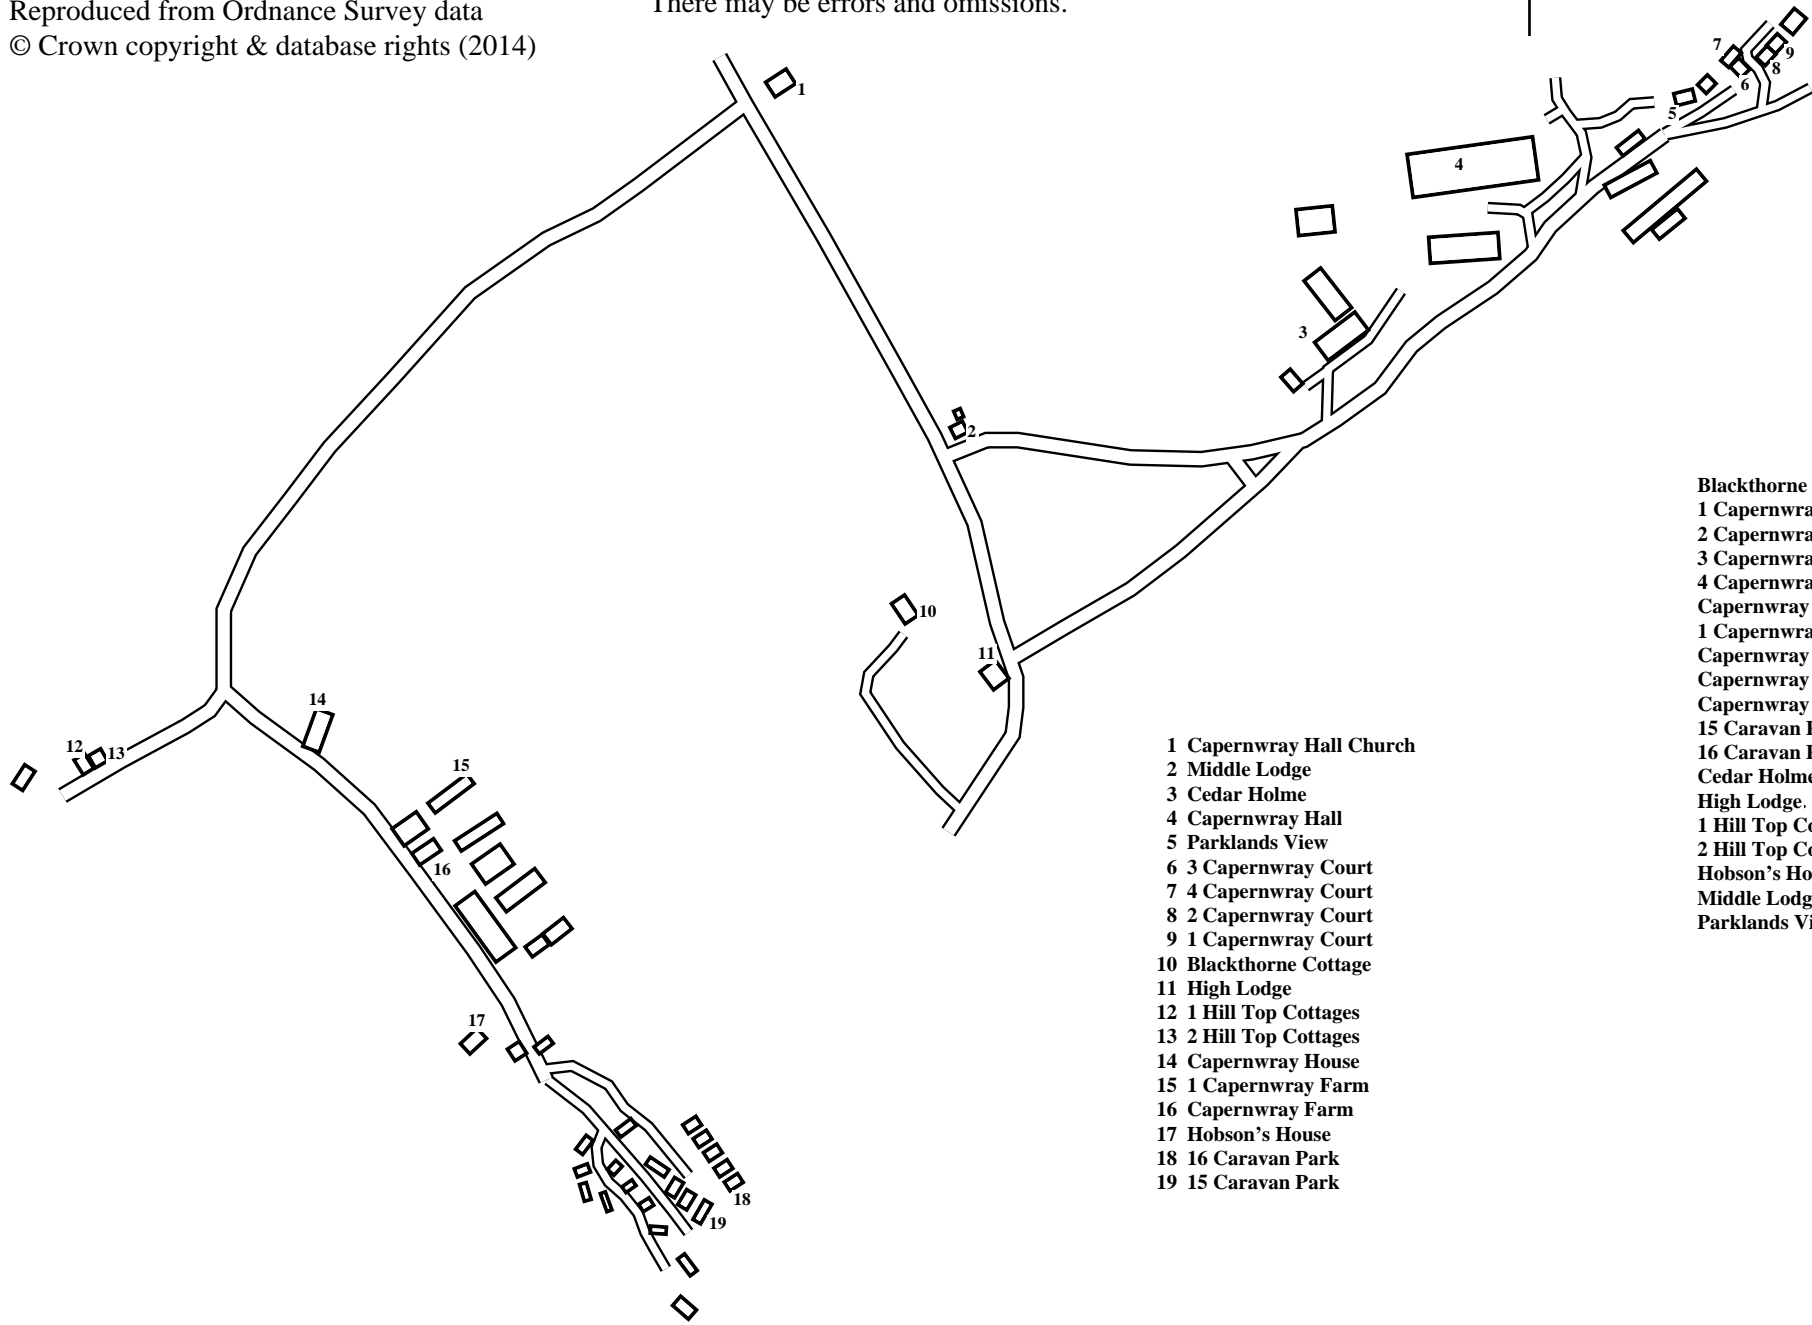

Capernwray (East)

Caution: This map has not yet been checked by residents.

There may be errors and omissions.

- 1 Capernwray Hall Church
- 2 Middle Lodge
- 3 Cedar Holme
- 4 Capernwray Hall
- 5 Parklands View
- 6 3 Capernwray Court
- 7 4 Capernwray Court
- 8 2 Capernwray Court
- 9 1 Capernwray Court
- 10 Blackthorne Cottage
- 11 High Lodge
- 12 1 Hill Top Cottages
- 13 2 Hill Top Cottages
- 14 Capernwray House
- 15 1 Capernwray Farm
- 16 Capernwray Farm
- 17 Hobson's House
- 18 16 Caravan Park
- 19 15 Caravan Park

- Blackthorne Cottage . . . 10
- 1 Capernwray Court . . . 9
- 2 Capernwray Court . . . 8
- 3 Capernwray Court . . . 6
- 4 Capernwray Court . . . 7
- Capernwray Farm . . . 16
- 1 Capernwray Farm . . . 15
- Capernwray Hall 4
- Capernwray Hall Church. 1
- Capernwray House . . . 14
- 15 Caravan Park 19
- 16 Caravan Park 18
- Cedar Holme. 3
- High Lodge. 11
- 1 Hill Top Cottages . . . 12
- 2 Hill Top Cottages . . . 13
- Hobson's House 17
- Middle Lodge 2
- Parklands View 5